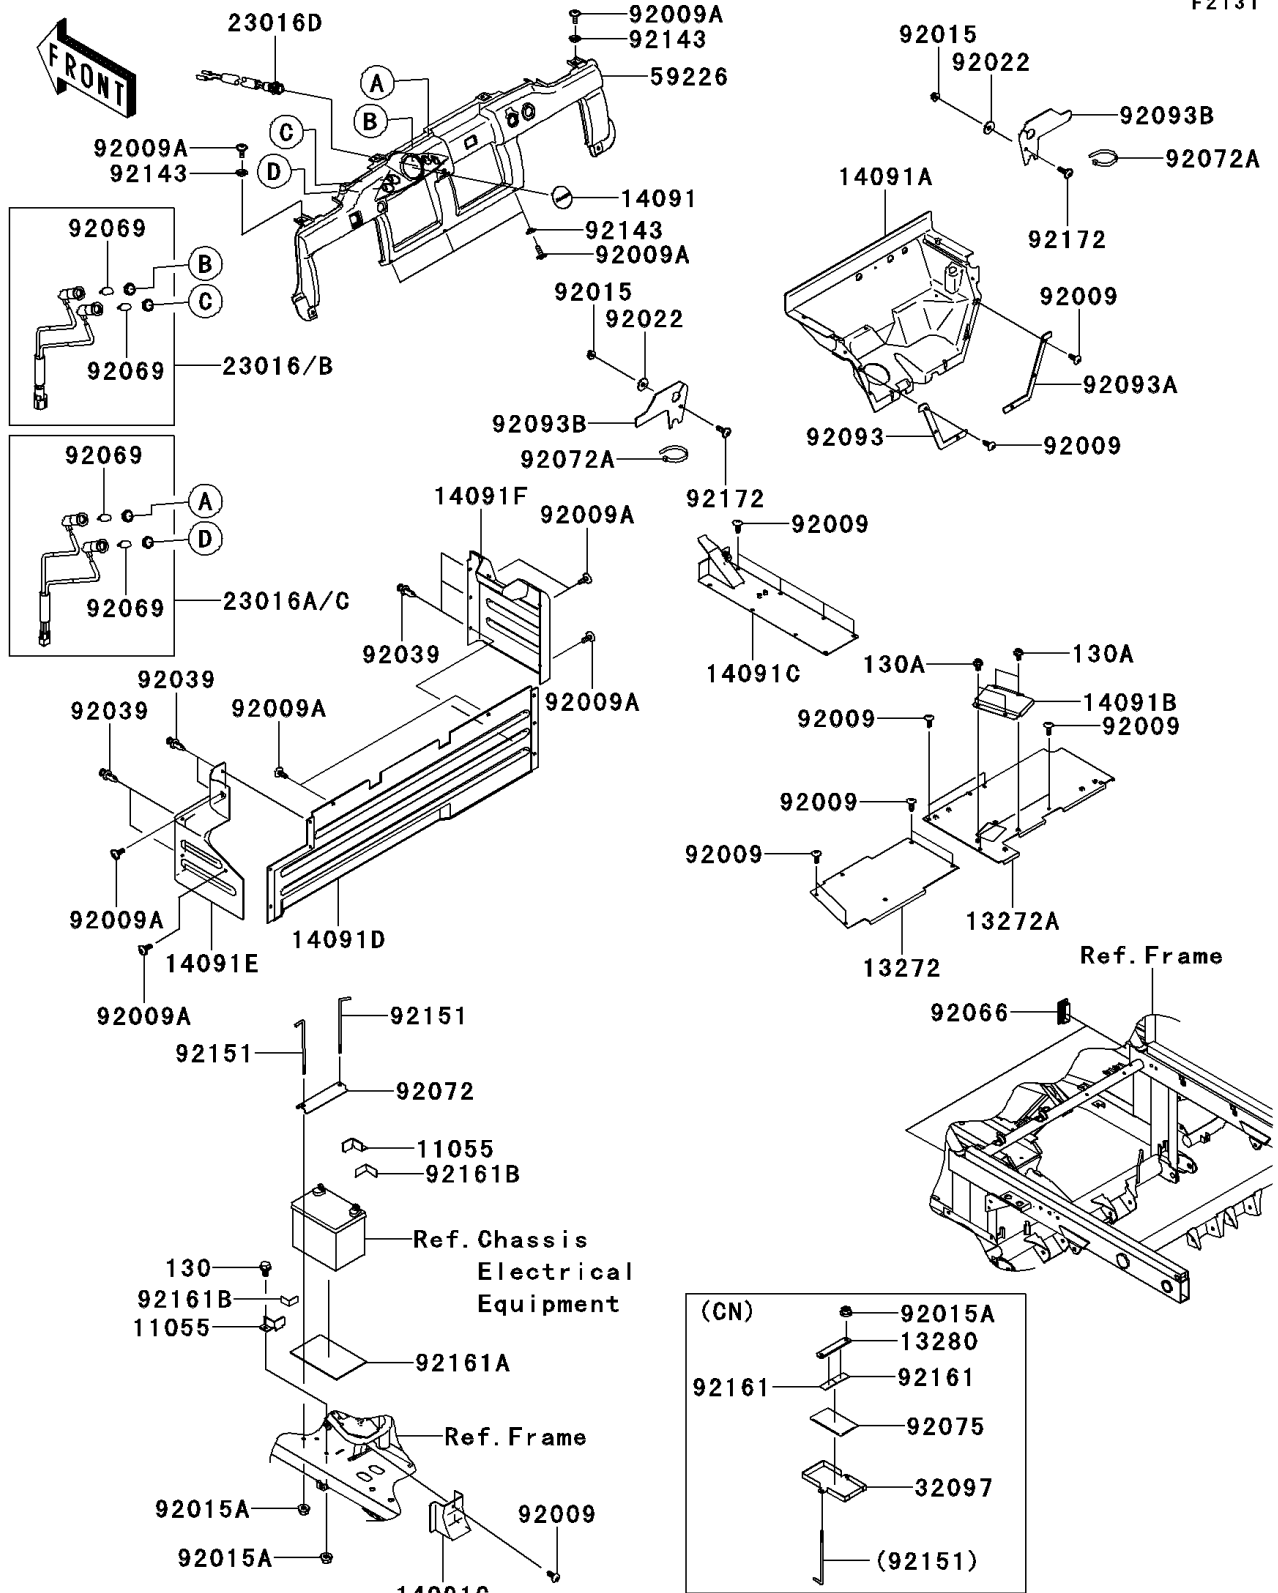

2012 MULE™ 4010 4x4 PARTS DIAGRAM

Frame Fittings(M9F-MBF)

F2131

2012 MULE™ 4010 4x4 PARTS LIST

Frame Fittings(M9F-MBF)

ITEM NAME	PART NUMBER	QUANTITY
BRACKET (Ref # 11055)	11055-0433	2
PLATE (Ref # 13272)	13272-0284	1
PLATE (Ref # 13272A)	13272-0285	1
HOLDER,BATTERY (Ref # 13280)	13280-7505	1
COVER,SPEEDOMETER,F.BLACK (Ref # 14091)	14091-0929-6Z	1
COVER,FLOOR (Ref # 14091A)	14091-1378	1
COVER (Ref # 14091B)	14091-1666	1
COVER,FLOOR,CNT,FR (Ref # 14091C)	14091-1692	1
COVER,FRONT SEAT,CNT (Ref # 14091D)	14091-7531	1
COVER,FRONT SEAT,LH (Ref # 14091E)	14091-7541	1
COVER,FRONT SEAT,RH (Ref # 14091F)	14091-7542	1
COVER,PARKING CABLE (Ref # 14091G)	14091-7551	1
LAMP-ASSY,PARKING&WATER TEMP (Ref # 23016B)	23016-0035	1
LAMP-ASSY,DFI&OIL PRESSURE (Ref # 23016C)	23016-0036	1
LAMP-ASSY,LED (Ref # 23016D)	23016-7501	1
CASE-BATTERY (Ref # 32097)	32097-7501	1
PANEL-CONTROL,F.BLACK (Ref # 59226)	59226-0012-6Z	1
SCREW,TAPPING,6X16 (Ref # 92009)	92009-1166	23
SCREW,6X16 (Ref # 92009A)	92009-1621	12
NUT,FLANGED,6MM,BLACK (Ref # 92015)	92015-1233	2
NUT,FLANGED,8MM (Ref # 92015A)	92015-1406	2
WASHER,6.5X20X1.6,BLACK (Ref # 92022)	92022-1346	2
RIVET (Ref # 92039)	92039-1229	7
PLUG (Ref # 92066)	92066-7505	2
BULB,12V 1.7W,T10 (Ref # 92069)	92069-1059	4
BAND (Ref # 92072)	92072-0112	1
BAND,L=368.3 (Ref # 92072A)	92072-3872	2
DAMPER (Ref # 92075)	92075-1076	1
SEAL,FRONT FENDER,LH (Ref # 92093)	92093-1293	1

2012 MULE™ 4010 4x4 PARTS LIST

Frame Fittings(M9F-MBF)

ITEM NAME	PART NUMBER	QUANTITY
SEAL,FRONT FENDER,RH (Ref # 92093A)	92093-1294	1
SEAL,LOWER COVER (Ref # 92093B)	92093-1295	2
COLLAR (Ref # 92143)	92143-1087	5
BOLT,BATTERY (Ref # 92151)	92151-1897	2
DAMPER (Ref # 92161)	92161-0032	2
DAMPER (Ref # 92161A)	92161-0578	1
DAMPER (Ref # 92161B)	92161-0580	2
SCREW,6X18 (Ref # 92172)	92172-0002	2
BOLT-FLANGED,8X14 (Ref # 130)	130BA0814	2
BOLT-FLANGED,6X10 (Ref # 130A)	130BB0610	4
NUT,FLANGED,8MM (Ref # 92015A)	92015-1406	4