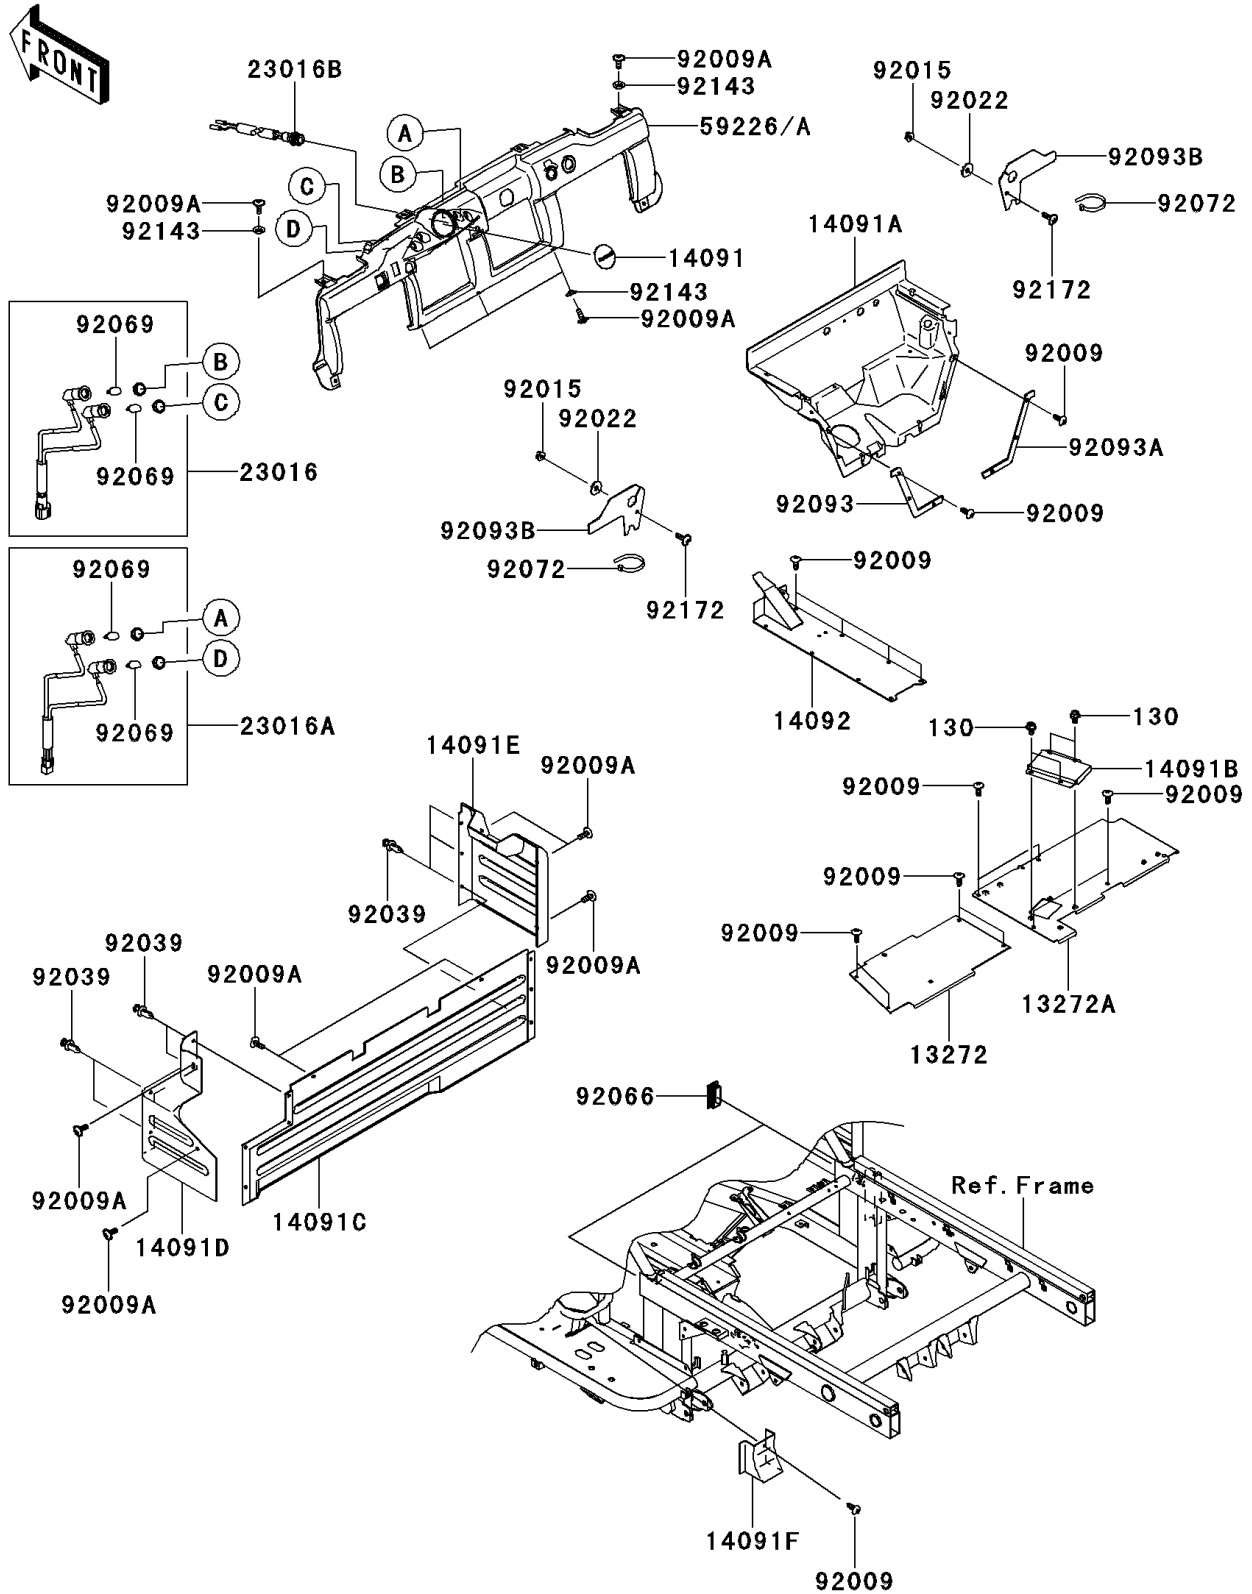

# 2012 MULE™ 4010 4x4 PARTS DIAGRAM

Frame Fittings(MCF/MDF)

F2131A

## 2012 MULE™ 4010 4x4 PARTS LIST

### Frame Fittings(MCF/MDF)

ITEM NAME	PART NUMBER	QUANTITY
PLATE (Ref # 13272)	13272-0284	1
PLATE (Ref # 13272A)	13272-0285	1
COVER,SPEEDOMETER,F.BLACK (Ref # 14091)	14091-0929-6Z	1
COVER,FLOOR (Ref # 14091A)	14091-1378	1
COVER (Ref # 14091B)	14091-1666	1
COVER,FRONT SEAT,CNT (Ref # 14091C)	14091-7531	1
COVER,FRONT SEAT,LH (Ref # 14091D)	14091-7541	1
COVER,FRONT SEAT,RH (Ref # 14091E)	14091-7542	1
COVER,PARKING CABLE (Ref # 14091F)	14091-7551	1
COVER,FLOOR,CNT,FR (Ref # 14092)	14092-0832	1
LAMP-ASSY,PARKING&WATER TEMP (Ref # 23016)	23016-0035	1
LAMP-ASSY,DFI&OIL PRESSURE (Ref # 23016A)	23016-0036	1
LAMP-ASSY,LED (Ref # 23016B)	23016-7501	1
SCREW,TAPPING,6X16 (Ref # 92009)	92009-1166	23
SCREW,6X16 (Ref # 92009A)	92009-1621	12
NUT,FLANGED,6MM (Ref # 92015)	92015-1367	2
WASHER,6.5X20X1.6,BLACK (Ref # 92022)	92022-1346	2
RIVET (Ref # 92039)	92039-1229	7
PLUG (Ref # 92066)	92066-7505	2
BULB,12V 1.7W,T10 (Ref # 92069)	92069-1059	4
BAND,L=368.3 (Ref # 92072)	92072-3872	2
SEAL,FRONT FENDER,LH (Ref # 92093)	92093-1293	1
SEAL,FRONT FENDER,RH (Ref # 92093A)	92093-1294	1
SEAL,LOWER COVER (Ref # 92093B)	92093-1295	2
COLLAR (Ref # 92143)	92143-1087	5
SCREW,6X18 (Ref # 92172)	92172-0002	2
BOLT-FLANGED,6X10 (Ref # 130)	130BA0610	4