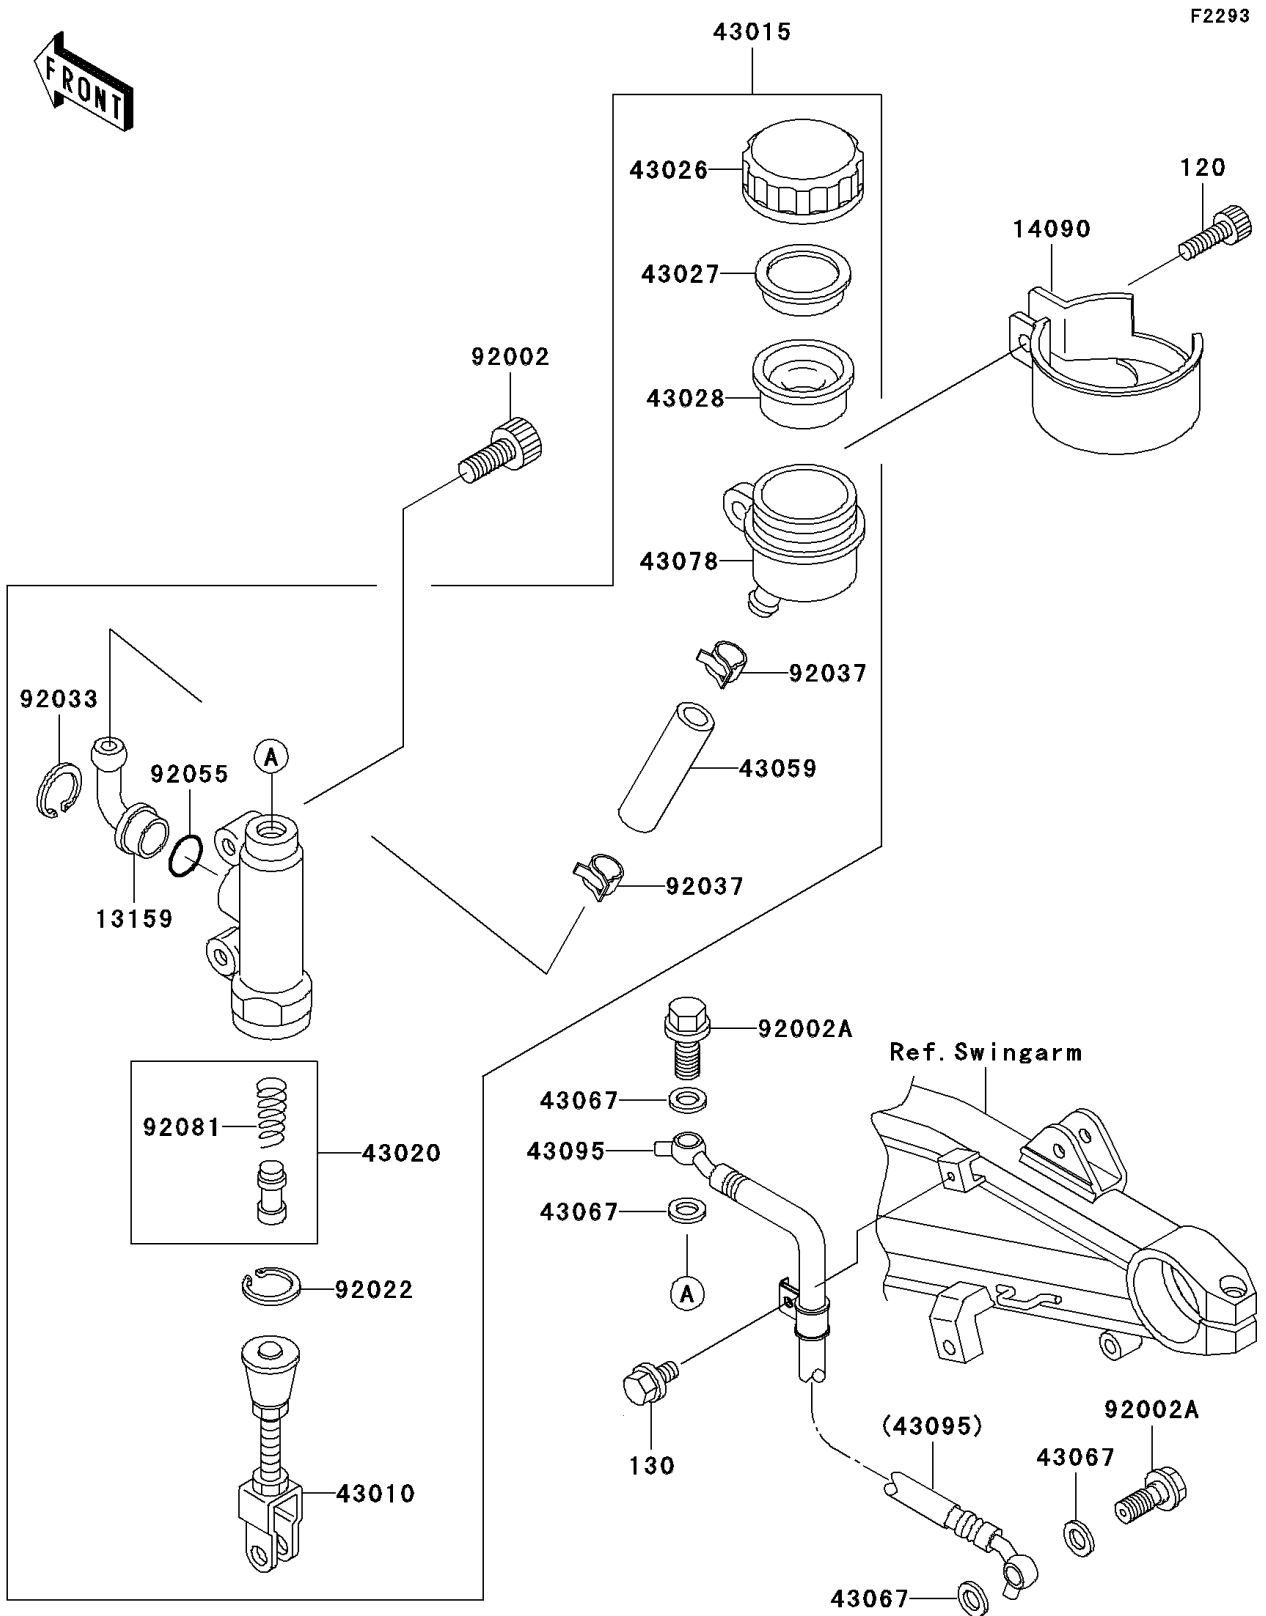

# 2003 ZRX1200R PARTS DIAGRAM

## Rear Master Cylinder

## 2003 ZRX1200R PARTS LIST

### Rear Master Cylinder

ITEM NAME	PART NUMBER	QUANTITY
BOLT-SOCKET,6X20 (Ref # 120)	120S0620	1
BOLT-FLANGED (Ref # 130)	130J0610	1
CONNECTOR,RR MASTER CYLINDER (Ref # 13159)	13159-1052	1
COVER,RESERVOIR TANK (Ref # 14090)	14090-1482	1
ROD-ASSY-BRAKE (Ref # 43010)	43010-1077	1
CYLINDER-ASSY-MASTER,RR (Ref # 43015)	43015-1677	1
PISTON-COMP-BRAKE (Ref # 43020)	43020-1057	1
CAP-BRAKE (Ref # 43026)	43026-1051	1
PLATE-DIAPHRAGM (Ref # 43027)	43027-1051	1
DIAPHRAGM,MASTER CYLINDER (Ref # 43028)	43028-1057	1
HOSE-BRAKE,RR MASTER CYLINDER (Ref # 43059)	43059-1990	1
WASHER,10.5X15X1.5 (Ref # 43067)	43067-001	4
RESERVOIR,RR MASTER CYLINDER (Ref # 43078)	43078-1165	1
HOSE-BRAKE,RR (Ref # 43095)	43095-1200	1
BOLT,SOCKET,8X20 (Ref # 92002)	92002-1178	2
BOLT,OIL,L=23 (Ref # 92002A)	92002-1888	2
WASHER,CIRCRIP (Ref # 92022)	92022-1601	1
RING-SNAP,20.5MM (Ref # 92033)	92033-1186	1
CLAMP,BRAKE HOSE (Ref # 92037)	92037-1547	2
RING-O,MASTER CYLINDER (Ref # 92055)	92055-1251	1
SPRING,MASTER CYLINDER (Ref # 92081)	92081-1737	1