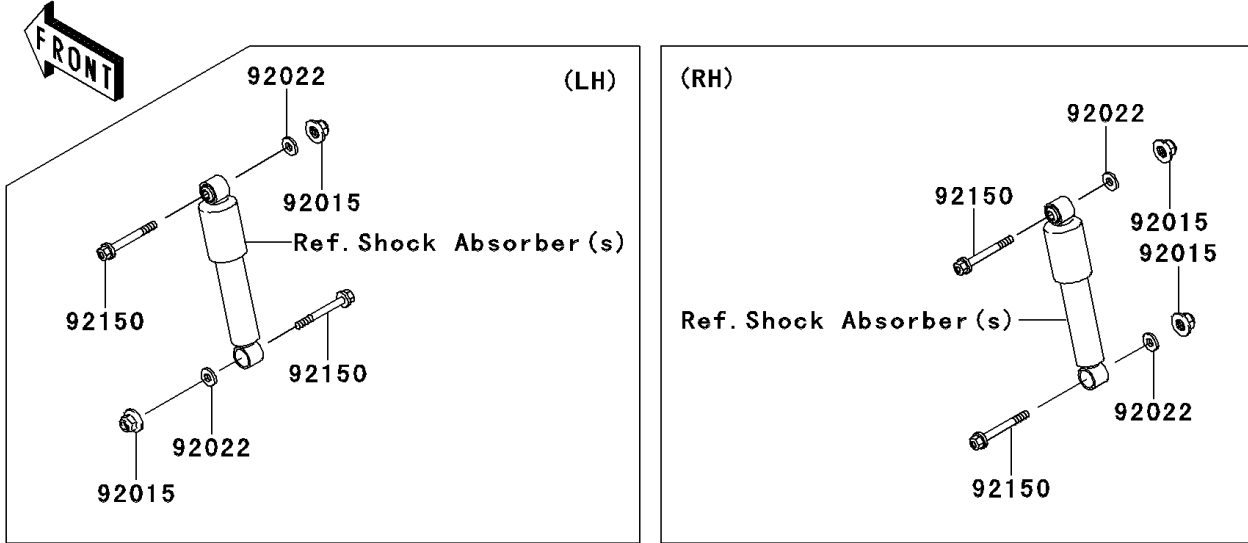

# 2009 Mule 4010 4x4 PARTS DIAGRAM

Rear Suspension

F2153

## 2009 Mule 4010 4x4 PARTS LIST

### Rear Suspension

ITEM NAME	PART NUMBER	QUANTITY
BRACKET,LEAF SPRING (Ref # 11053)	11053-7564	4
BRACKET,LEAF SPRING (Ref # 11055)	11055-7504	2
SPRING-LEAF (Ref # 39130)	39130-1066	2
ROD,LEAF SPRING,RR (Ref # 46102)	46102-1338	4
NUT,LOCK,10MM (Ref # 92015)	92015-1597	4
NUT,12MM (Ref # 92015A)	92015-1706	6
WASHER,11.5X20.5X1.6 (Ref # 92022)	92022-1768	4
BUSHING-RUBBER (Ref # 92092)	92092-1083	8
BUSHING-RUBBER (Ref # 92092A)	92092-1084	4
BOLT,FLANGED,10X57 (Ref # 92150)	92150-1227	4
BOLT,12MM (Ref # 92150A)	92150-1284	2
DAMPER,BUMP STOPPER (Ref # 92160)	92160-1136	2
NUT,LOCK,FLANGED,10MM (Ref # 92210)	92210-0276	2
NUT,LOCK,10MM (Ref # 92210A)	92210-1204	8