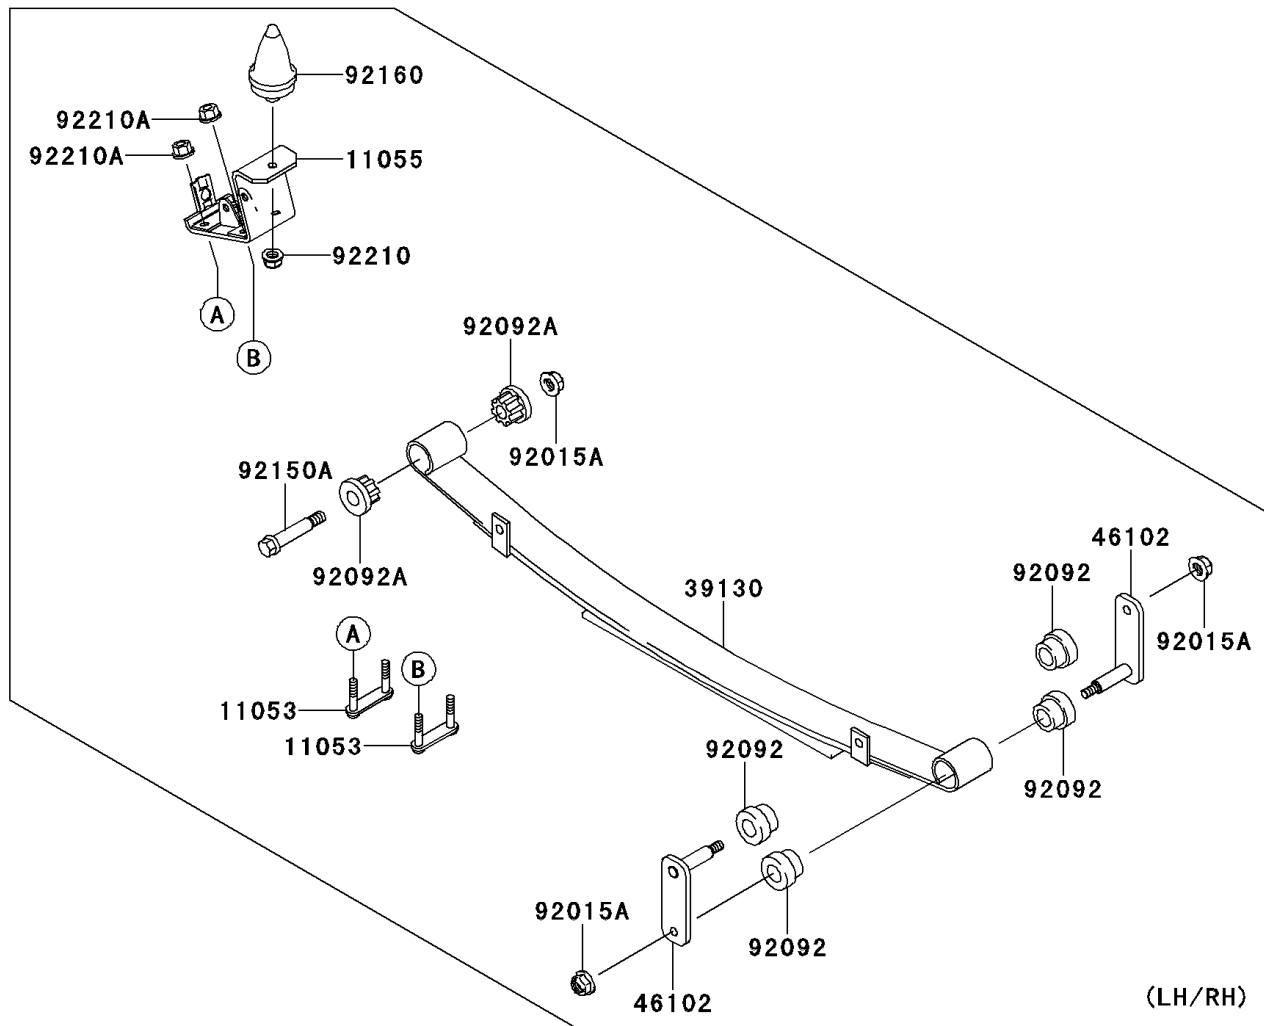

# 2009 Mule 4010 4x4 PARTS DIAGRAM

Rear Suspension

F2153

## 2009 Mule 4010 4x4 PARTS LIST

### Rear Suspension

ITEM NAME	PART NUMBER	QUANTITY
BRACKET,LEAF SPRING (Ref # 11053)	11053-7564	4
BRACKET,LEAF SPRING (Ref # 11055)	11055-7504	2
SPRING-LEAF (Ref # 39130)	39130-1066	2
ROD,LEAF SPRING,RR (Ref # 46102)	46102-1338	4
NUT,LOCK,10MM (Ref # 92015)	92015-1597	4
NUT,12MM (Ref # 92015A)	92015-1706	6
WASHER,11.5X20.5X1.6 (Ref # 92022)	92022-1768	4
BUSHING-RUBBER (Ref # 92092)	92092-1083	8
BUSHING-RUBBER (Ref # 92092A)	92092-1084	4
BOLT,FLANGED,10X57 (Ref # 92150)	92150-1227	4
BOLT,12MM (Ref # 92150A)	92150-1284	2
DAMPER,BUMP STOPPER (Ref # 92160)	92160-1136	2
NUT,LOCK,FLANGED,10MM (Ref # 92210)	92210-0276	2
NUT,LOCK,10MM (Ref # 92210A)	92210-1204	8