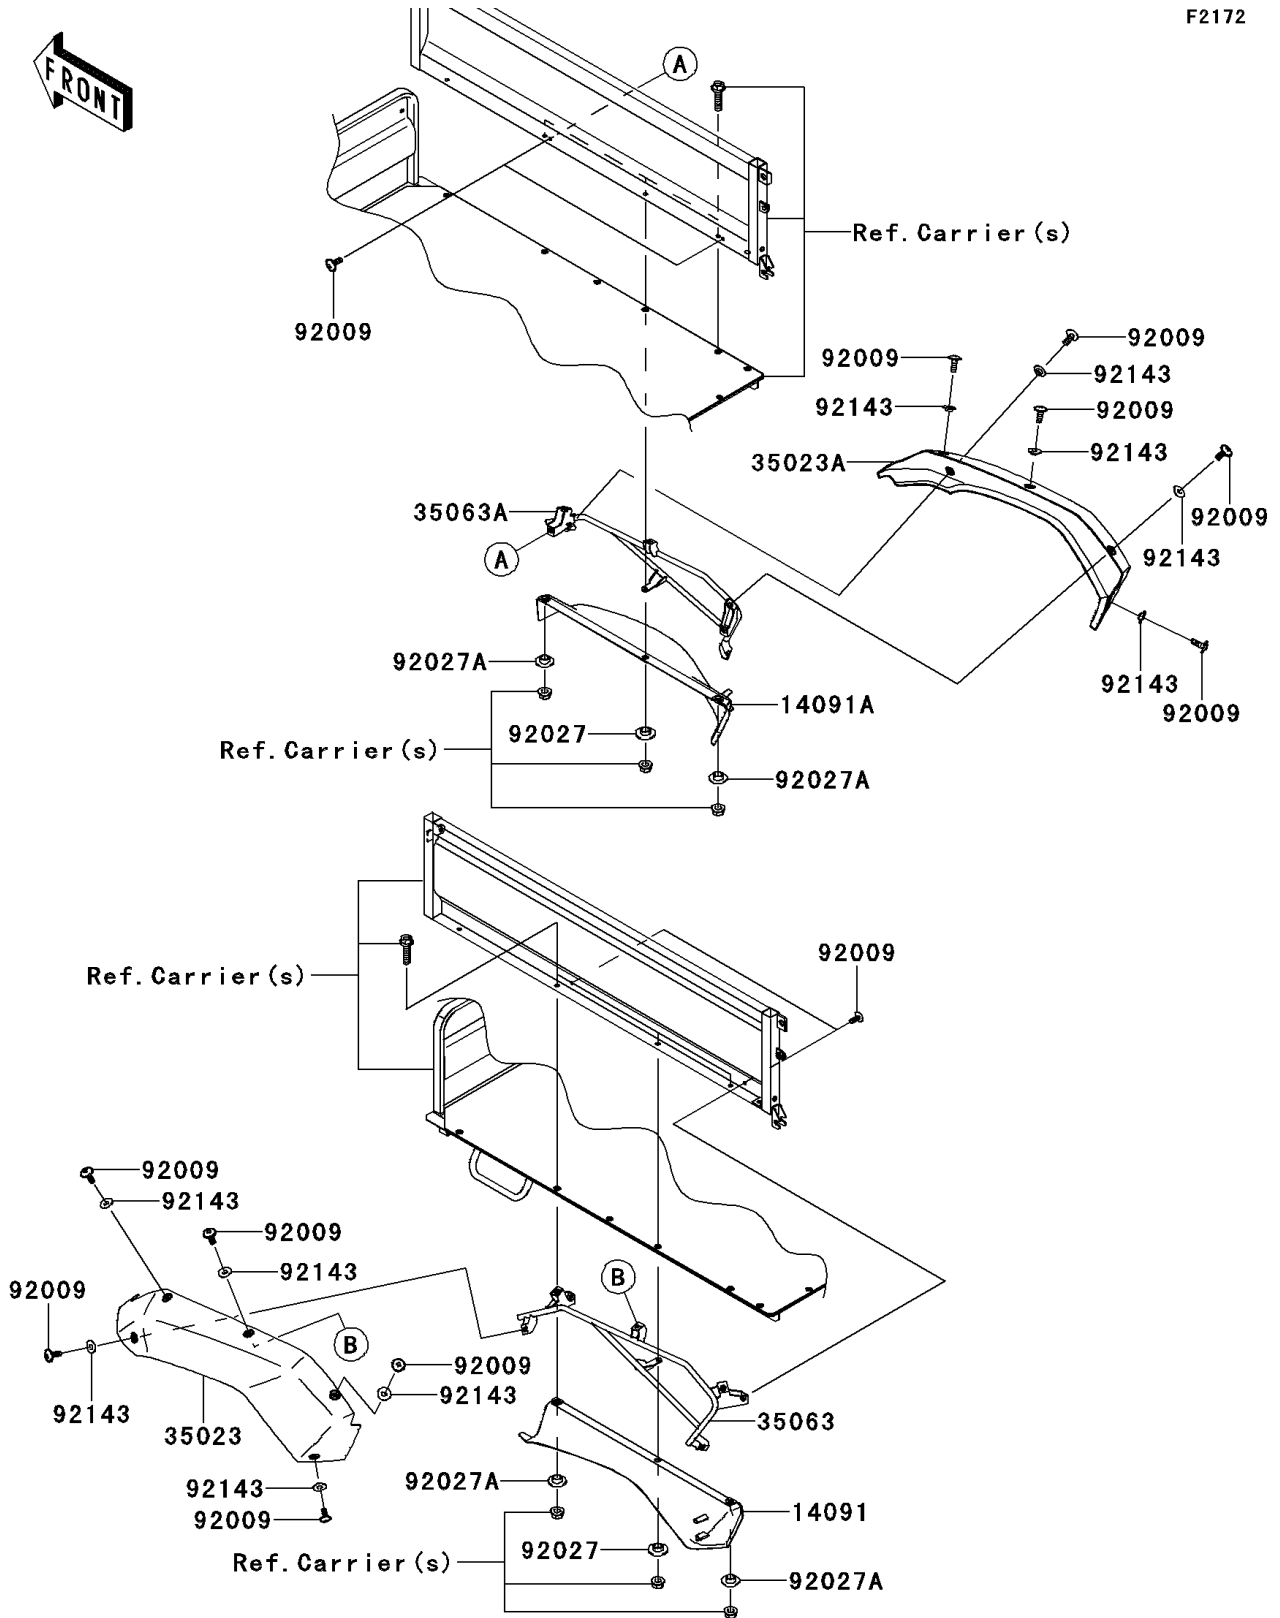

# 2009 Mule 4010 4x4 PARTS DIAGRAM

Rear Fender(s)

F2172

## 2009 Mule 4010 4x4 PARTS LIST

### Rear Fender(s)

ITEM NAME	PART NUMBER	QUANTITY
COVER,FENDER,INSIDE,RR,LH (Ref # 14091)	14091-1634	1
COVER,FENDER,INSIDE,RR,RH (Ref # 14091A)	14091-1635	1
FENDER-REAR,LH,F.BLACK (Ref # 35023)	35023-0121-6Z	1
FENDER-REAR,RH,F.BLACK (Ref # 35023A)	35023-0122-6Z	1
STAY,RR,LH (Ref # 35063)	35063-0449	1
STAY,RR,RH (Ref # 35063A)	35063-0450	1
SCREW,6X16 (Ref # 92009)	92009-1621	14
COLLAR (Ref # 92027)	92027-1354	2
COLLAR (Ref # 92027A)	92027-1908	4
COLLAR (Ref # 92143)	92143-1087	10