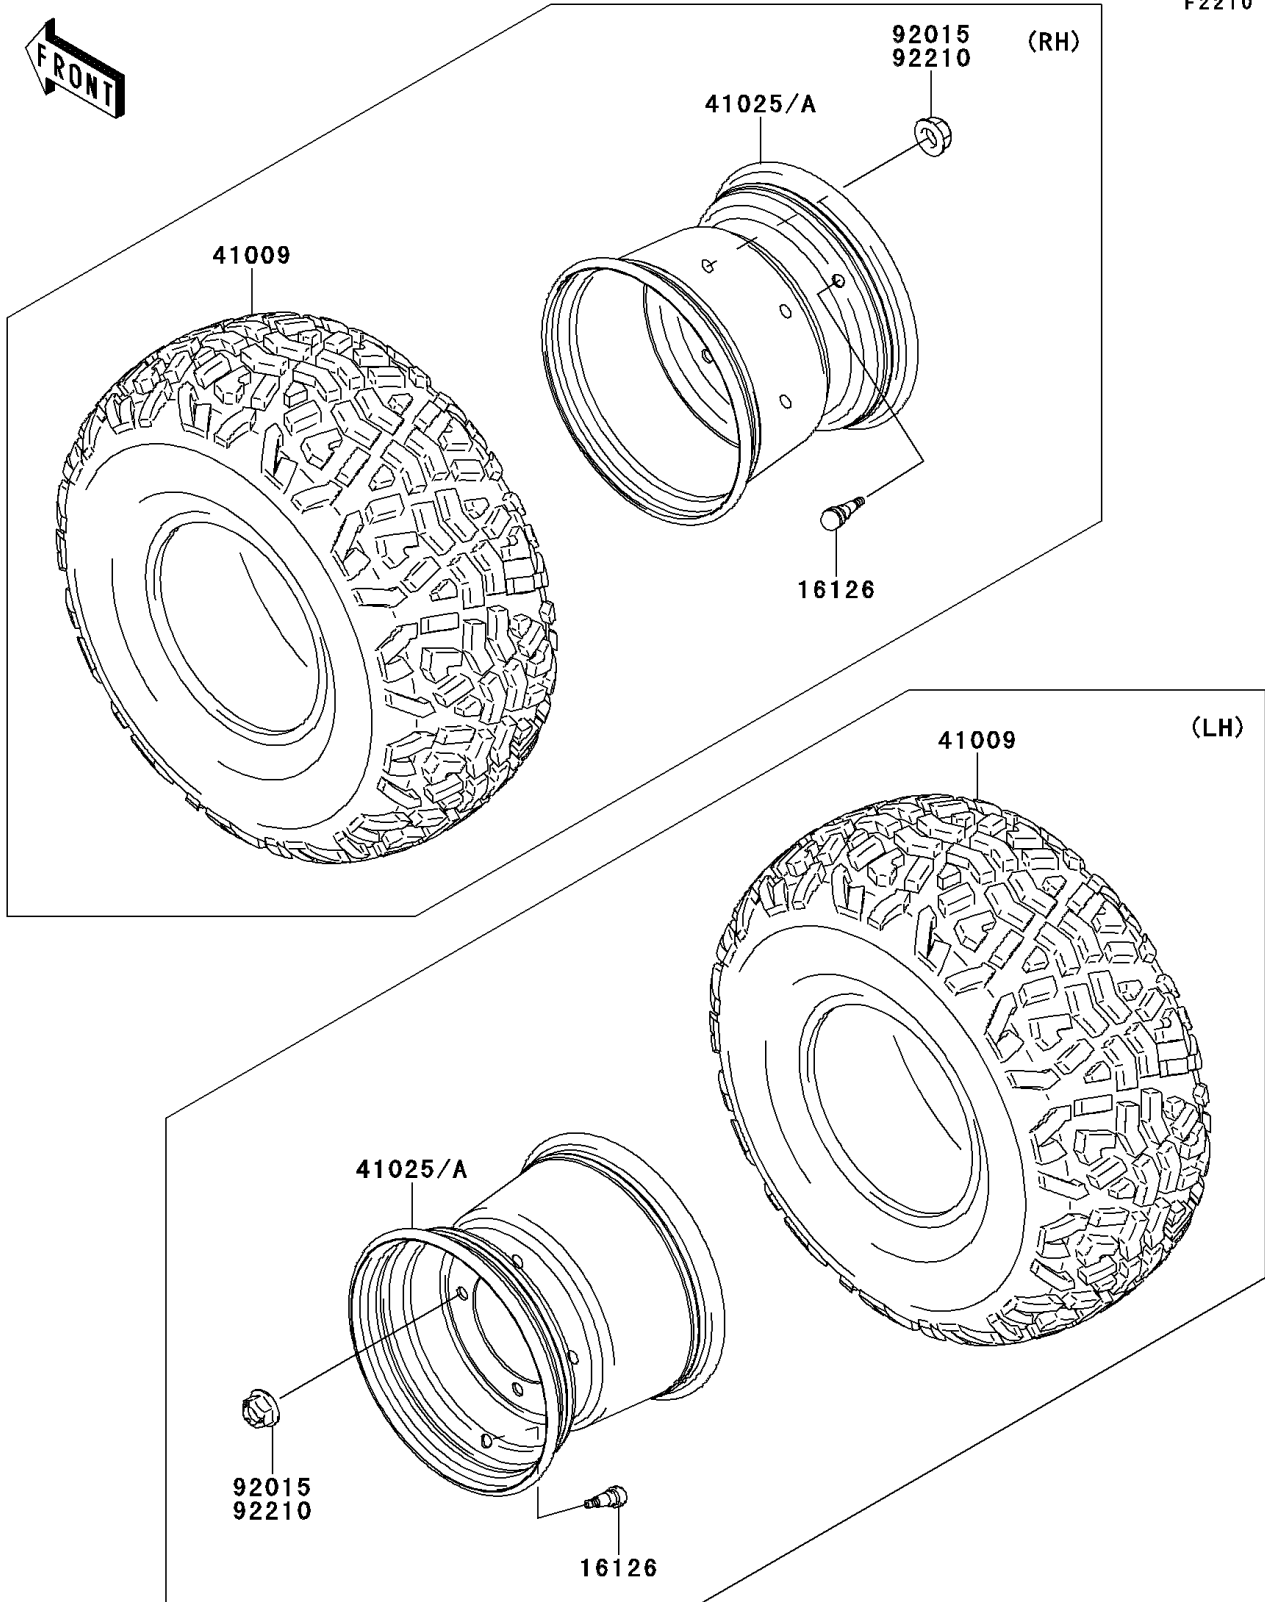

# 2009 Mule 4010 4x4 PARTS DIAGRAM

Wheels/Tires

F2210

## 2009 Mule 4010 4x4 PARTS LIST

### Wheels/Tires

ITEM NAME	PART NUMBER	QUANTITY
VALVE (Ref # 16126)	16126-4001	4
TIRE,23X11.00-10 4PR (Ref # 41009)	41009-0294	4
RIM,10X8.5AT,F.S.BLACK (Ref # 41025A)	41025-7504-397	4
NUT,12MM (Ref # 92015)	92015-1706	16