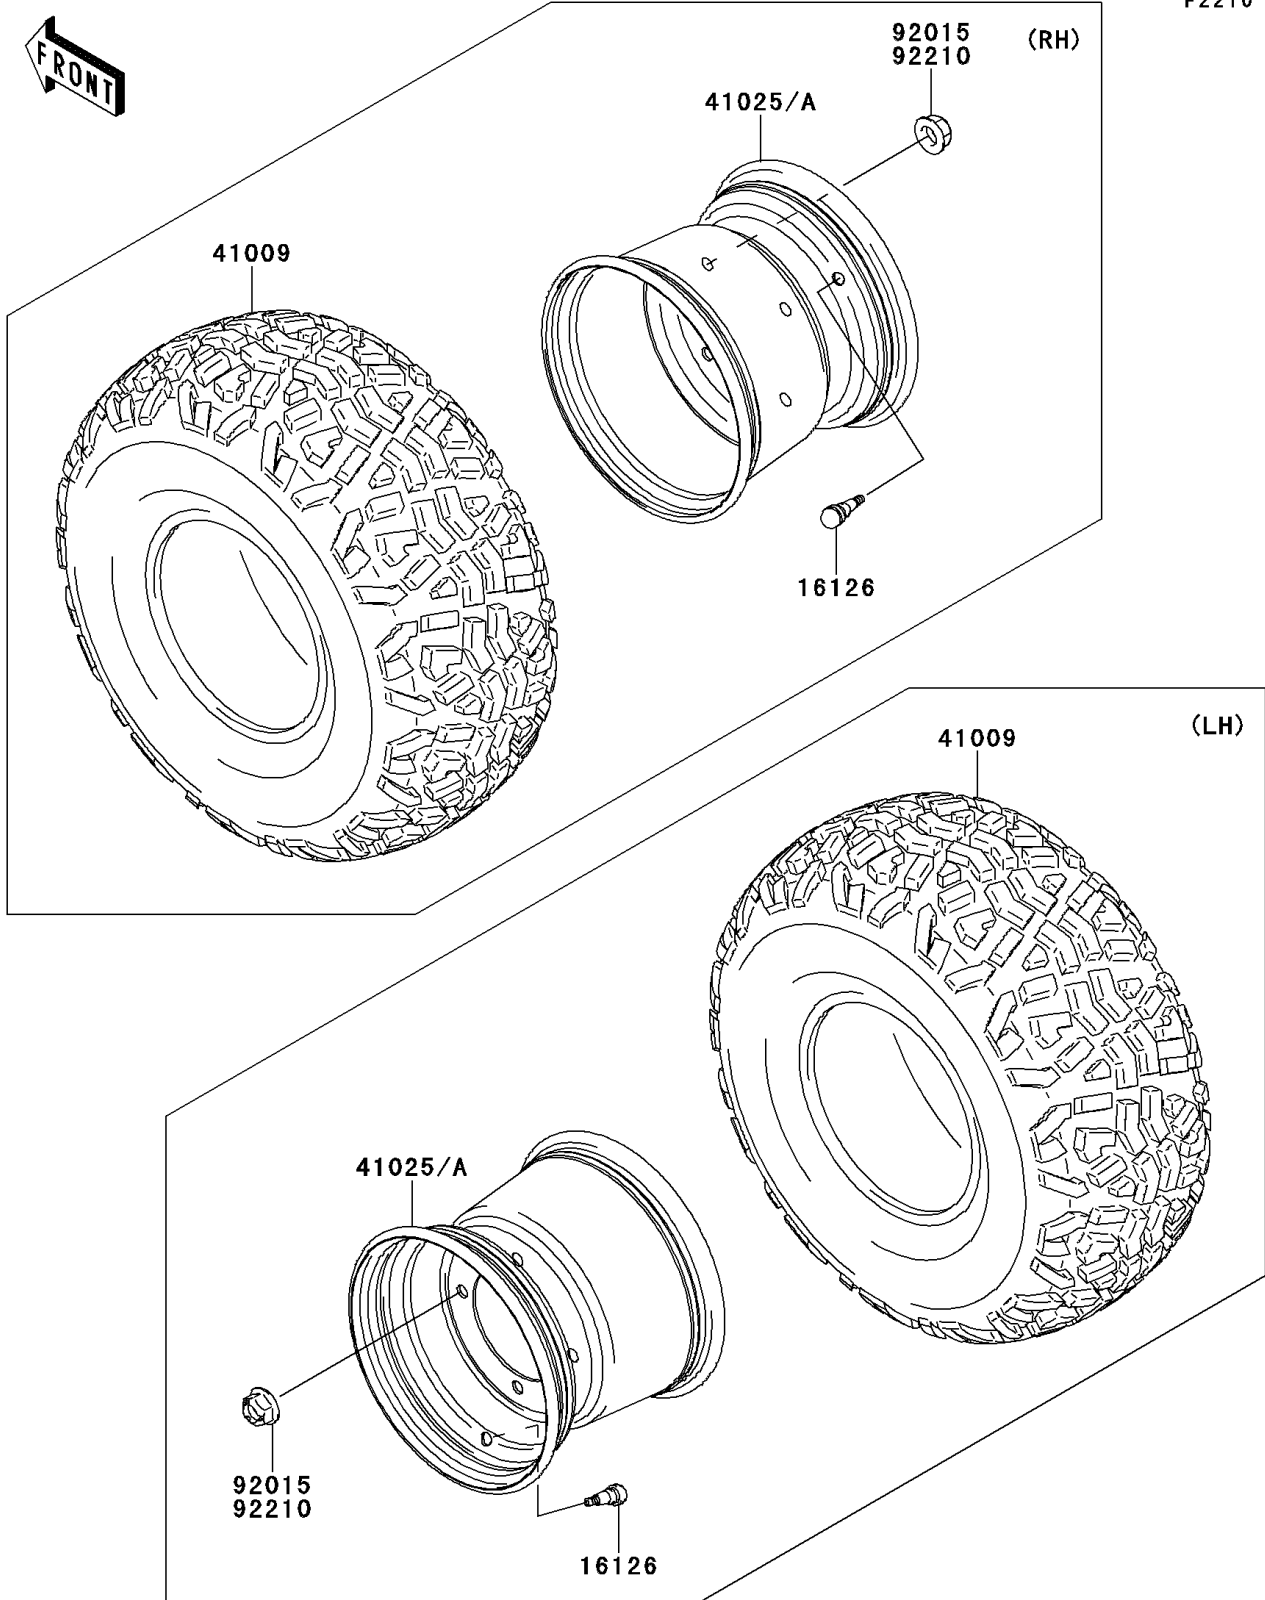

2009 Mule 4010 4x4 PARTS DIAGRAM

Wheels/Tires

F2210

2009 Mule 4010 4x4 PARTS LIST

Wheels/Tires

ITEM NAME	PART NUMBER	QUANTITY
VALVE (Ref # 16126)	16126-4001	4
TIRE,23X11.00-10 4PR (Ref # 41009)	41009-0294	4
RIM,10X8.5AT,F.S.BLACK (Ref # 41025A)	41025-7504-397	4
NUT,12MM (Ref # 92015)	92015-1706	16