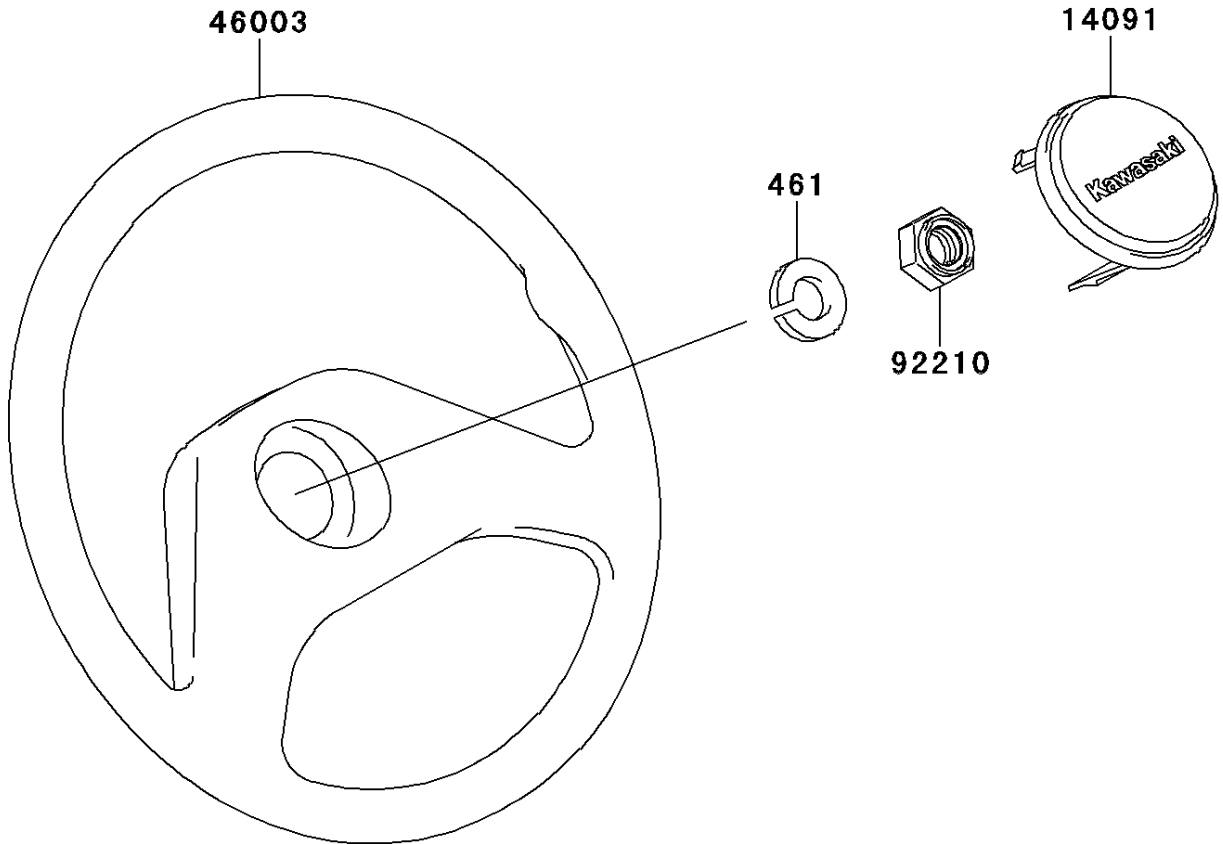

2009 Mule 4010 4x4 PARTS DIAGRAM

Steering Wheel(M9F-MCF)

F2311

2009 Mule 4010 4x4 PARTS LIST

Steering Wheel(M9F-MCF)

ITEM NAME	PART NUMBER	QUANTITY
COVER,HORN SWITCH (Ref # 14091)	14091-1247	1
HANDLE (Ref # 46003)	46003-1308	1
NUT,LOCK,12MM (Ref # 92210)	92210-1249	1
WASHER-SPRING,12MM (Ref # 461)	461DA1200	1