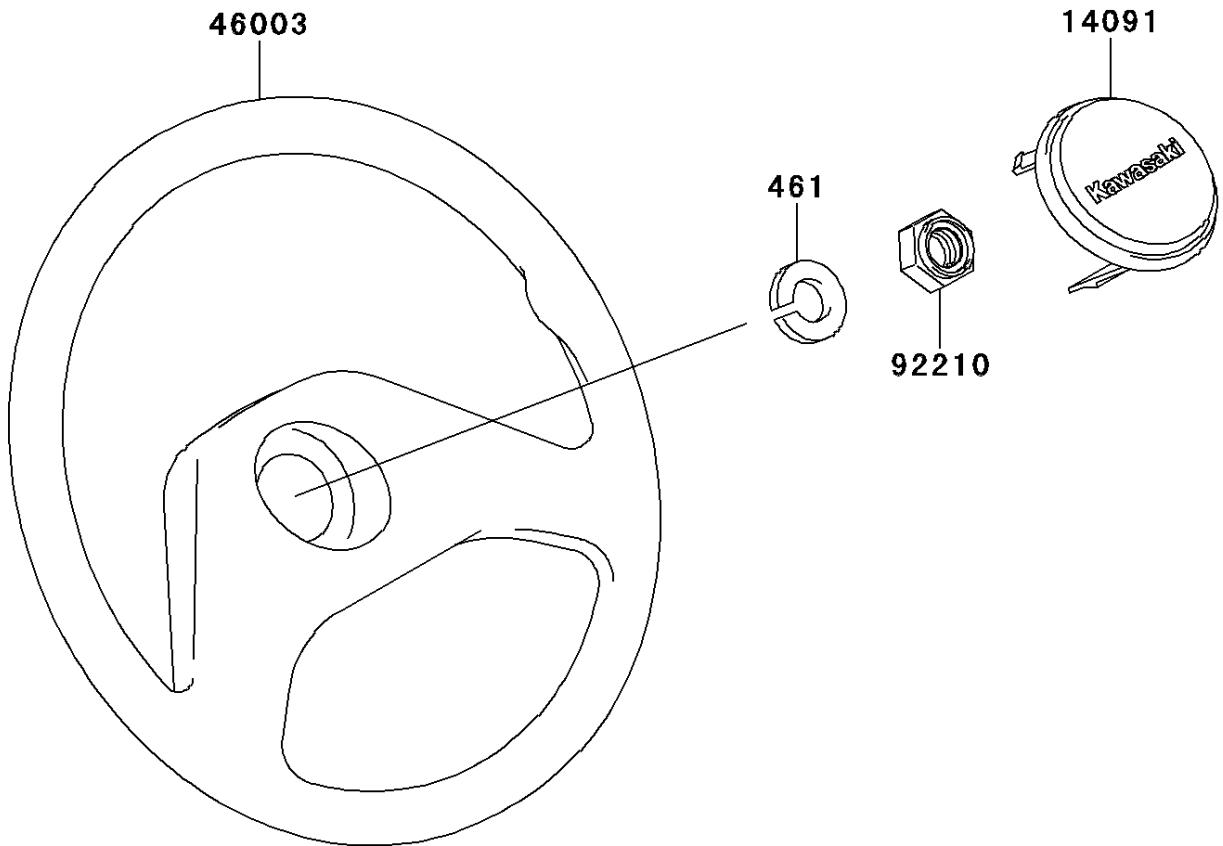

2009 Mule 4010 4x4 PARTS DIAGRAM

Steering Wheel(M9F-MCF)

F2311

2009 Mule 4010 4x4 PARTS LIST

Steering Wheel(M9F-MCF)

ITEM NAME	PART NUMBER	QUANTITY
COVER,HORN SWITCH (Ref # 14091)	14091-1247	1
HANDLE (Ref # 46003)	46003-1308	1
NUT,LOCK,12MM (Ref # 92210)	92210-1249	1
WASHER-SPRING,12MM (Ref # 461)	461DA1200	1