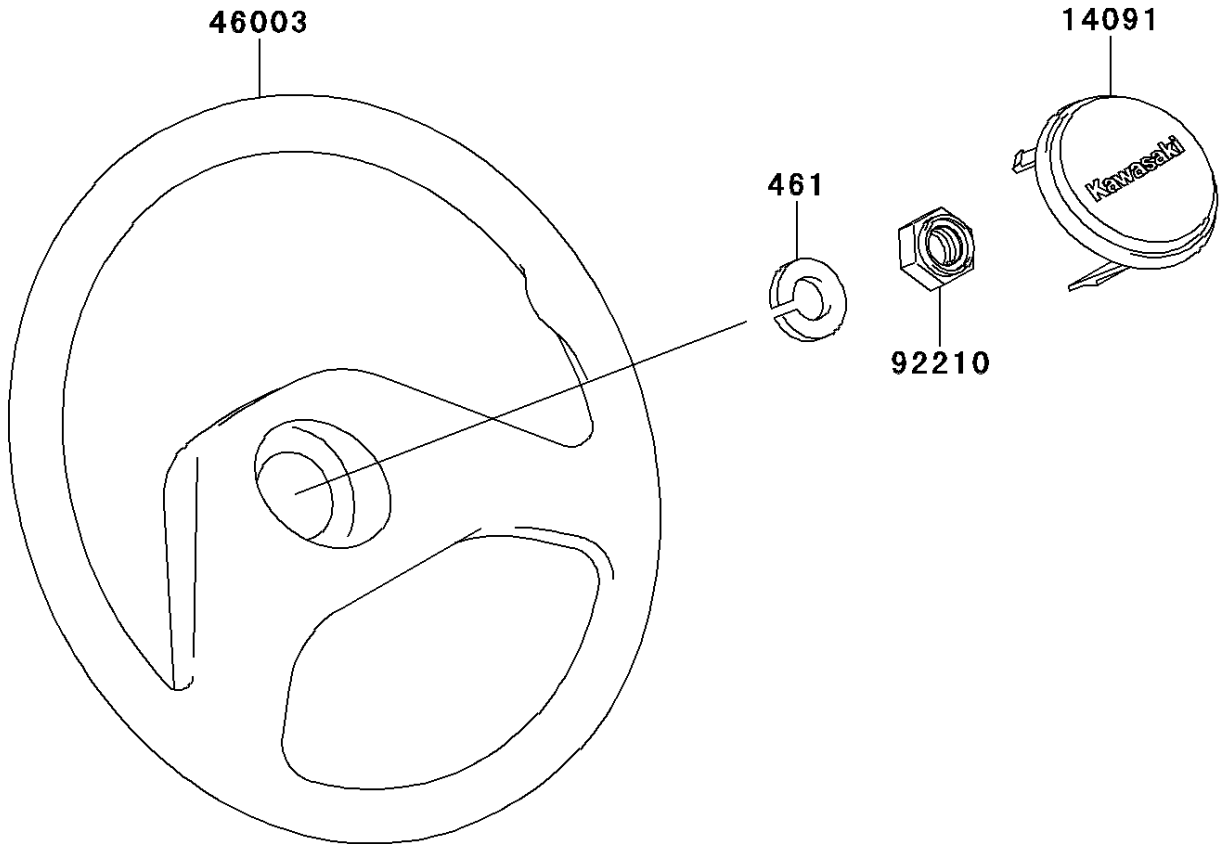

2012 MULE™ 4010 4x4 PARTS DIAGRAM

Steering Wheel(M9F-MCF)

F2311

2012 MULE™ 4010 4x4 PARTS LIST

Steering Wheel(M9F-MCF)

ITEM NAME	PART NUMBER	QUANTITY
COVER,HORN SWITCH (Ref # 14091)	14091-1247	1
HANDLE (Ref # 46003)	46003-1308	1
NUT,LOCK,12MM (Ref # 92210)	92210-1249	1
WASHER-SPRING,12MM (Ref # 461)	461DA1200	1