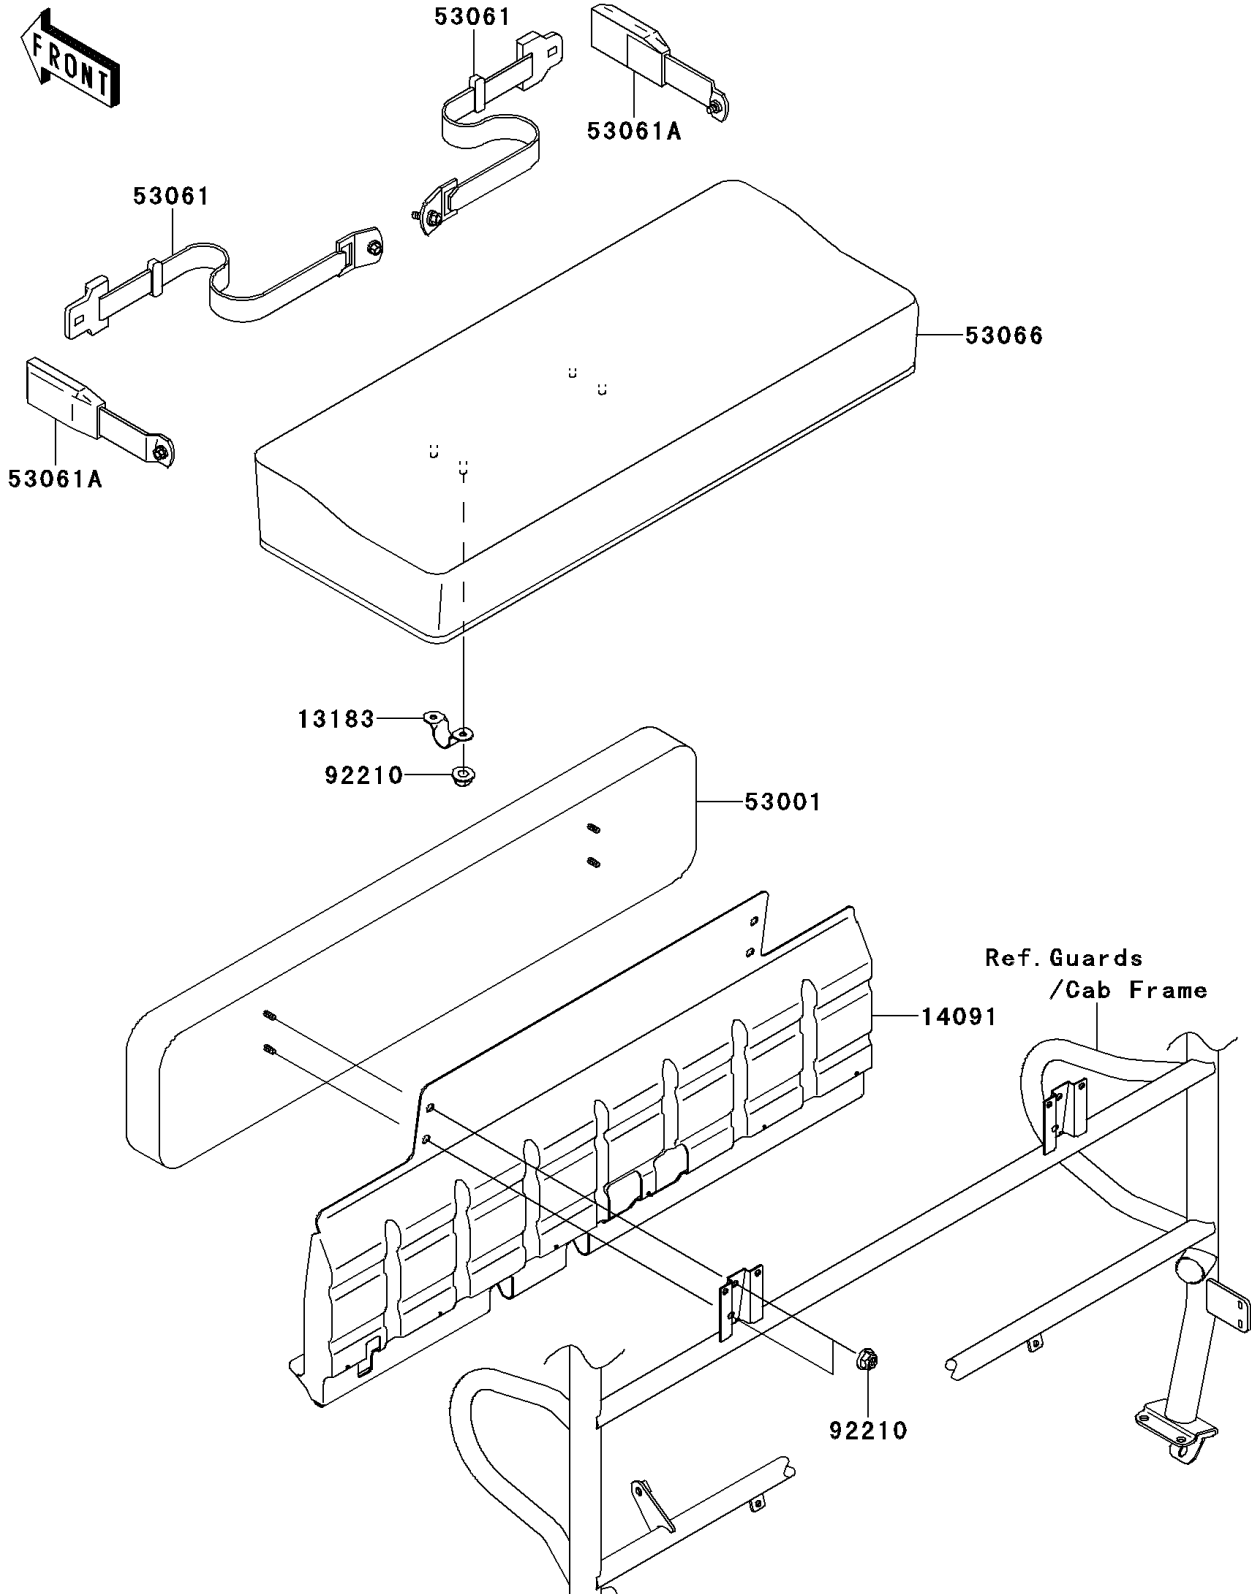

# 2009 Mule 4010 4x4 PARTS DIAGRAM

Seat(M9F/MAF)

F2510

## 2009 Mule 4010 4x4 PARTS LIST

Seat(M9F/MAF)

ITEM NAME	PART NUMBER	QUANTITY
PLATE,SEAT (Ref # 13183)	13183-1400	2
COVER,SEAT BACK (Ref # 14091)	14091-0529	1
SEAT-ASSY,BACK,BLACK (Ref # 53001)	53001-1584-MA	1
BELT-SEAT,CATCH PLATE (Ref # 53061)	53061-1013	2
BELT-SEAT,BUCKLE (Ref # 53061A)	53061-1014	2
SEAT-ASSY,FR,LWR,BLACK (Ref # 53066)	53066-7502-MA	1
NUT,FLANGED,LOCK,8MM (Ref # 92210)	92210-0005	8