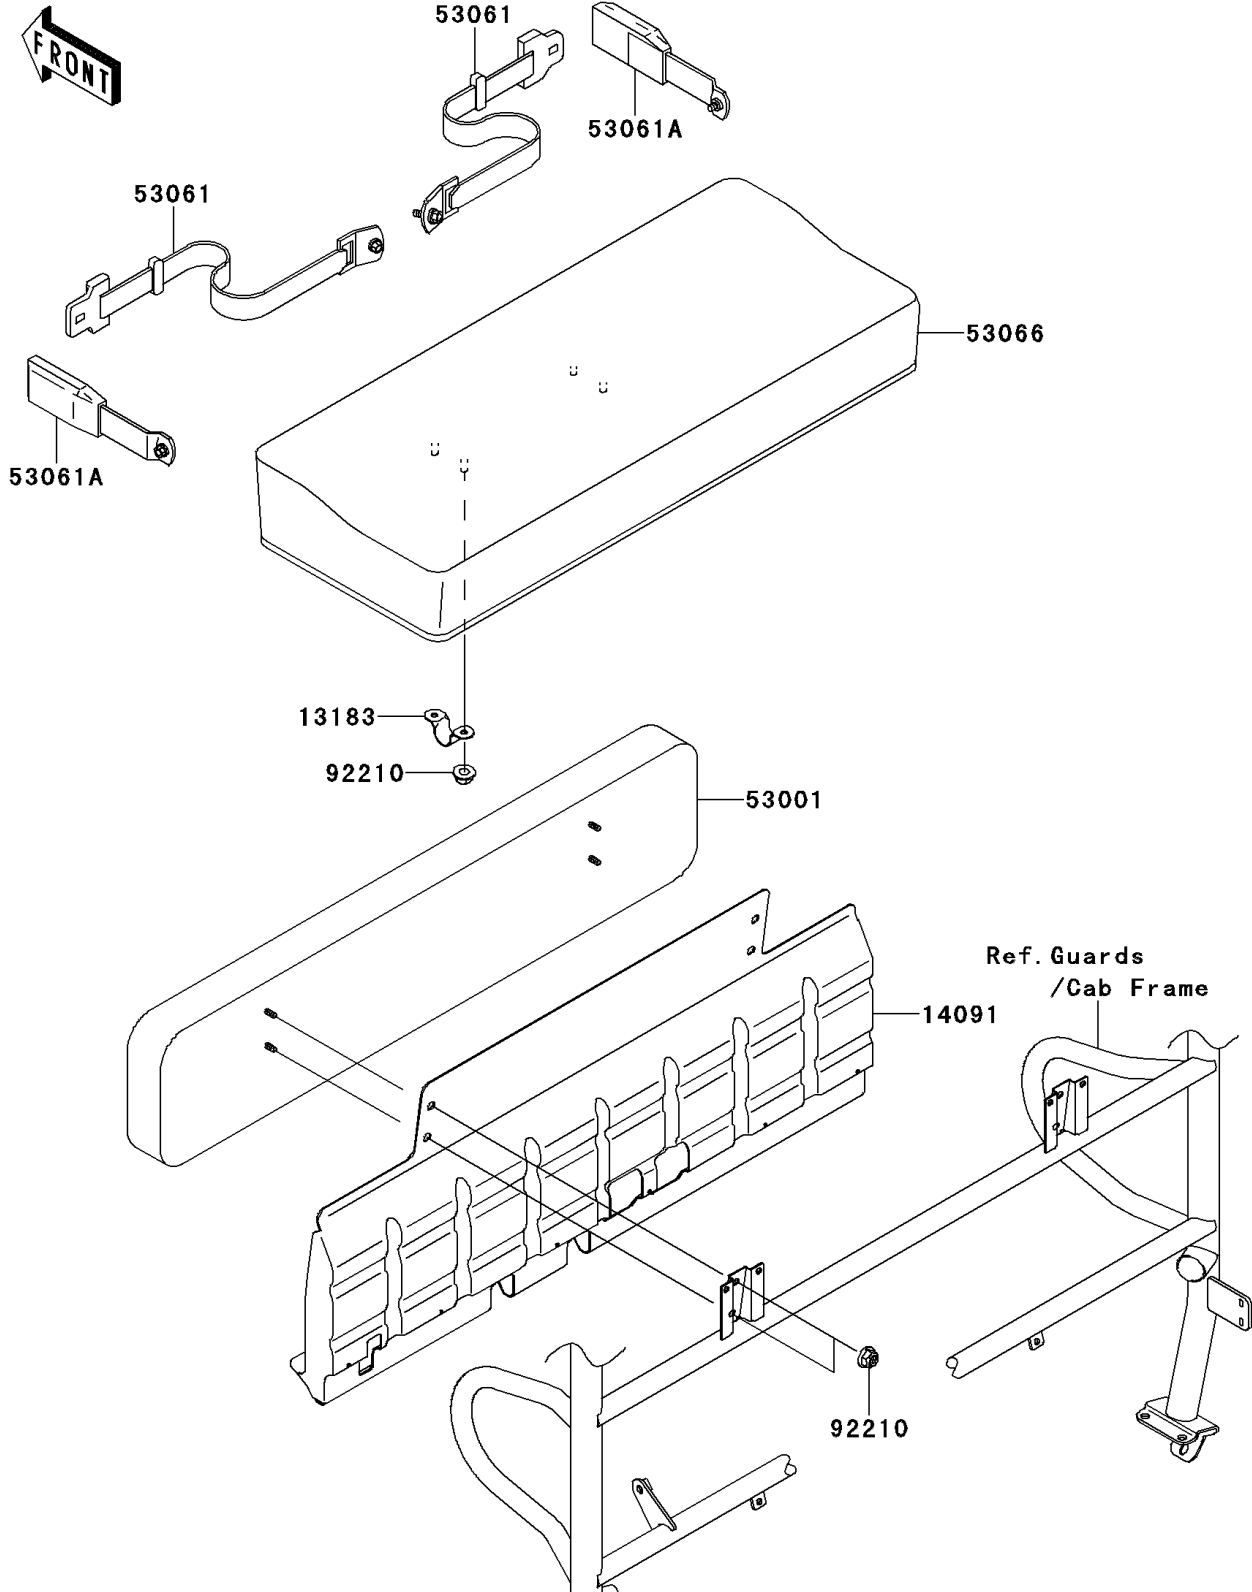

2009 Mule 4010 4x4 PARTS DIAGRAM

Seat(M9F/MAF)

F2510

2009 Mule 4010 4x4 PARTS LIST

Seat(M9F/MAF)

ITEM NAME	PART NUMBER	QUANTITY
PLATE,SEAT (Ref # 13183)	13183-1400	2
COVER,SEAT BACK (Ref # 14091)	14091-0529	1
SEAT-ASSY,BACK,BLACK (Ref # 53001)	53001-1584-MA	1
BELT-SEAT,CATCH PLATE (Ref # 53061)	53061-1013	2
BELT-SEAT,BUCKLE (Ref # 53061A)	53061-1014	2
SEAT-ASSY,FR,LWR,BLACK (Ref # 53066)	53066-7502-MA	1
NUT,FLANGED,LOCK,8MM (Ref # 92210)	92210-0005	8