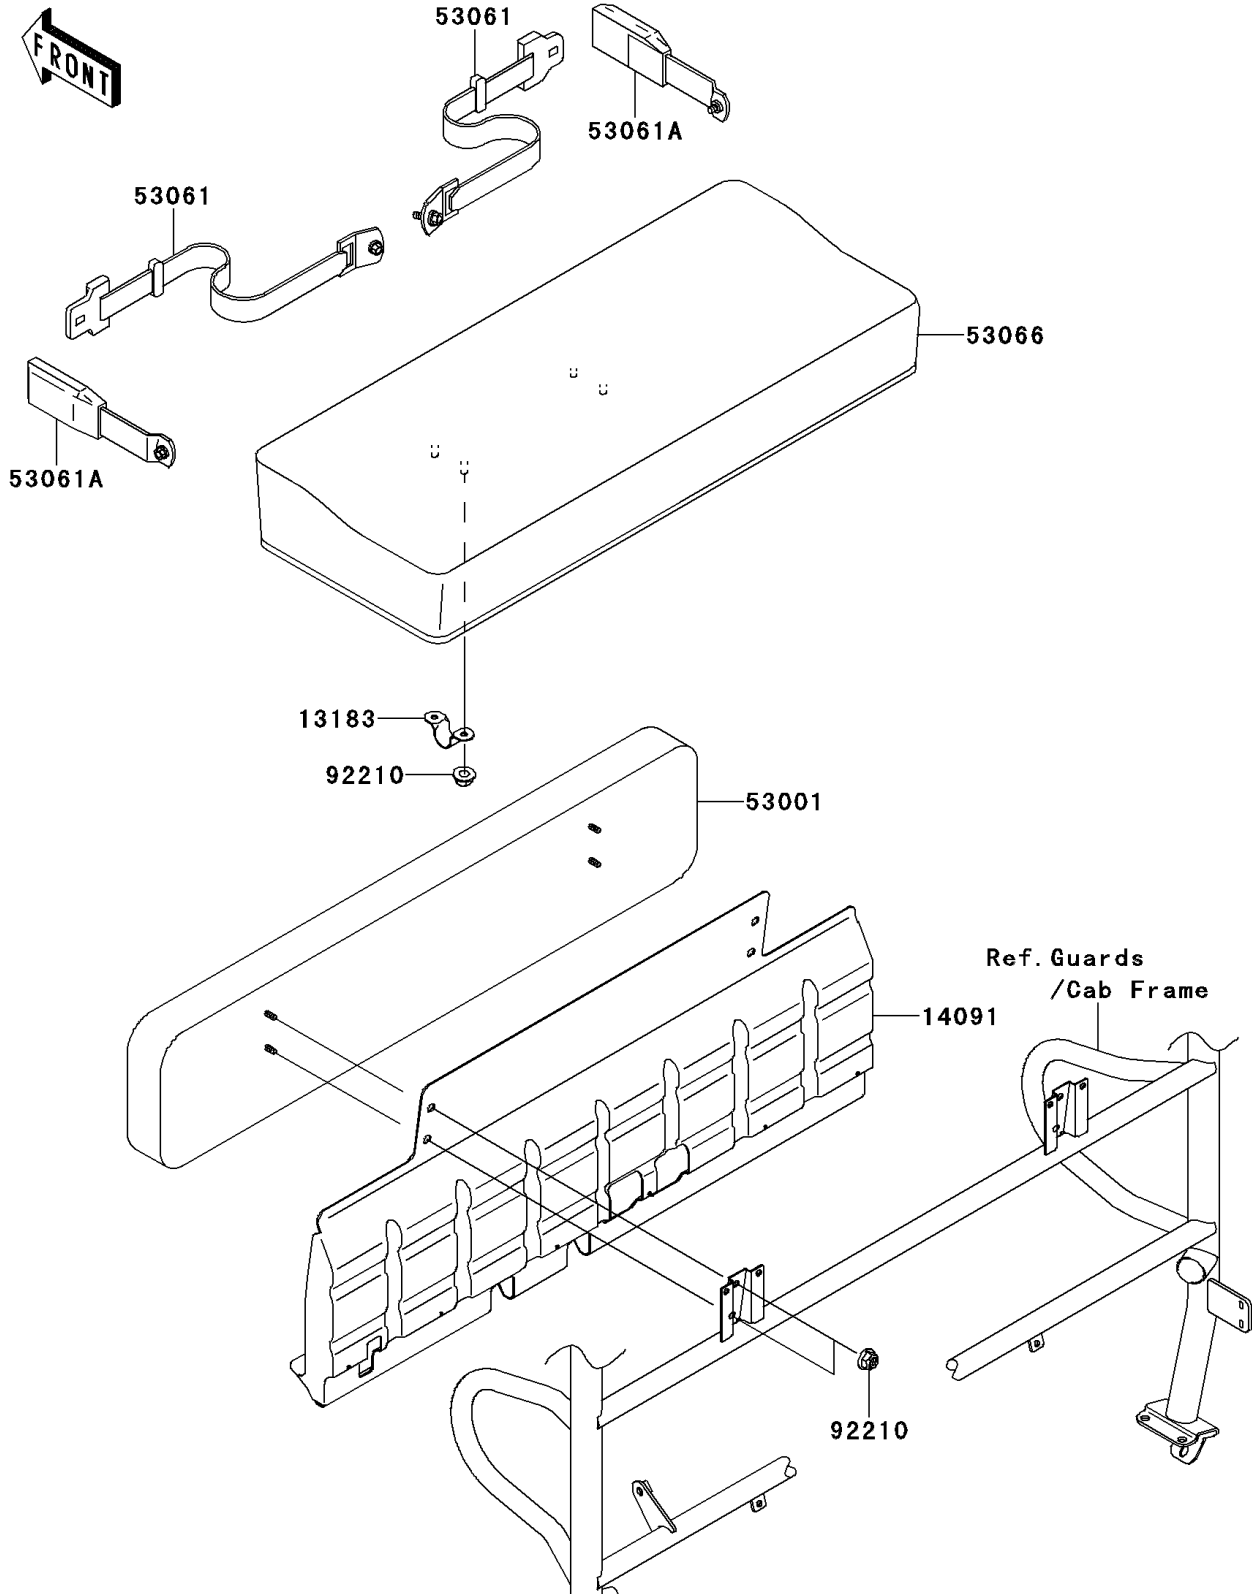

2012 MULE™ 4010 4x4 PARTS DIAGRAM

Seat(M9F/MAF)

F2510

2012 MULE™ 4010 4x4 PARTS LIST

Seat(M9F/MAF)

ITEM NAME	PART NUMBER	QUANTITY
PLATE,SEAT (Ref # 13183)	13183-1400	2
COVER,SEAT BACK (Ref # 14091)	14091-0529	1
SEAT-ASSY,BACK,BLACK (Ref # 53001)	53001-1584-MA	1
BELT-SEAT,CATCH PLATE (Ref # 53061)	53061-1013	2
BELT-SEAT,BUCKLE (Ref # 53061A)	53061-1014	2
SEAT-ASSY,FR,LWR,BLACK (Ref # 53066)	53066-7502-MA	1
NUT,FLANGED,LOCK,8MM (Ref # 92210)	92210-0005	8