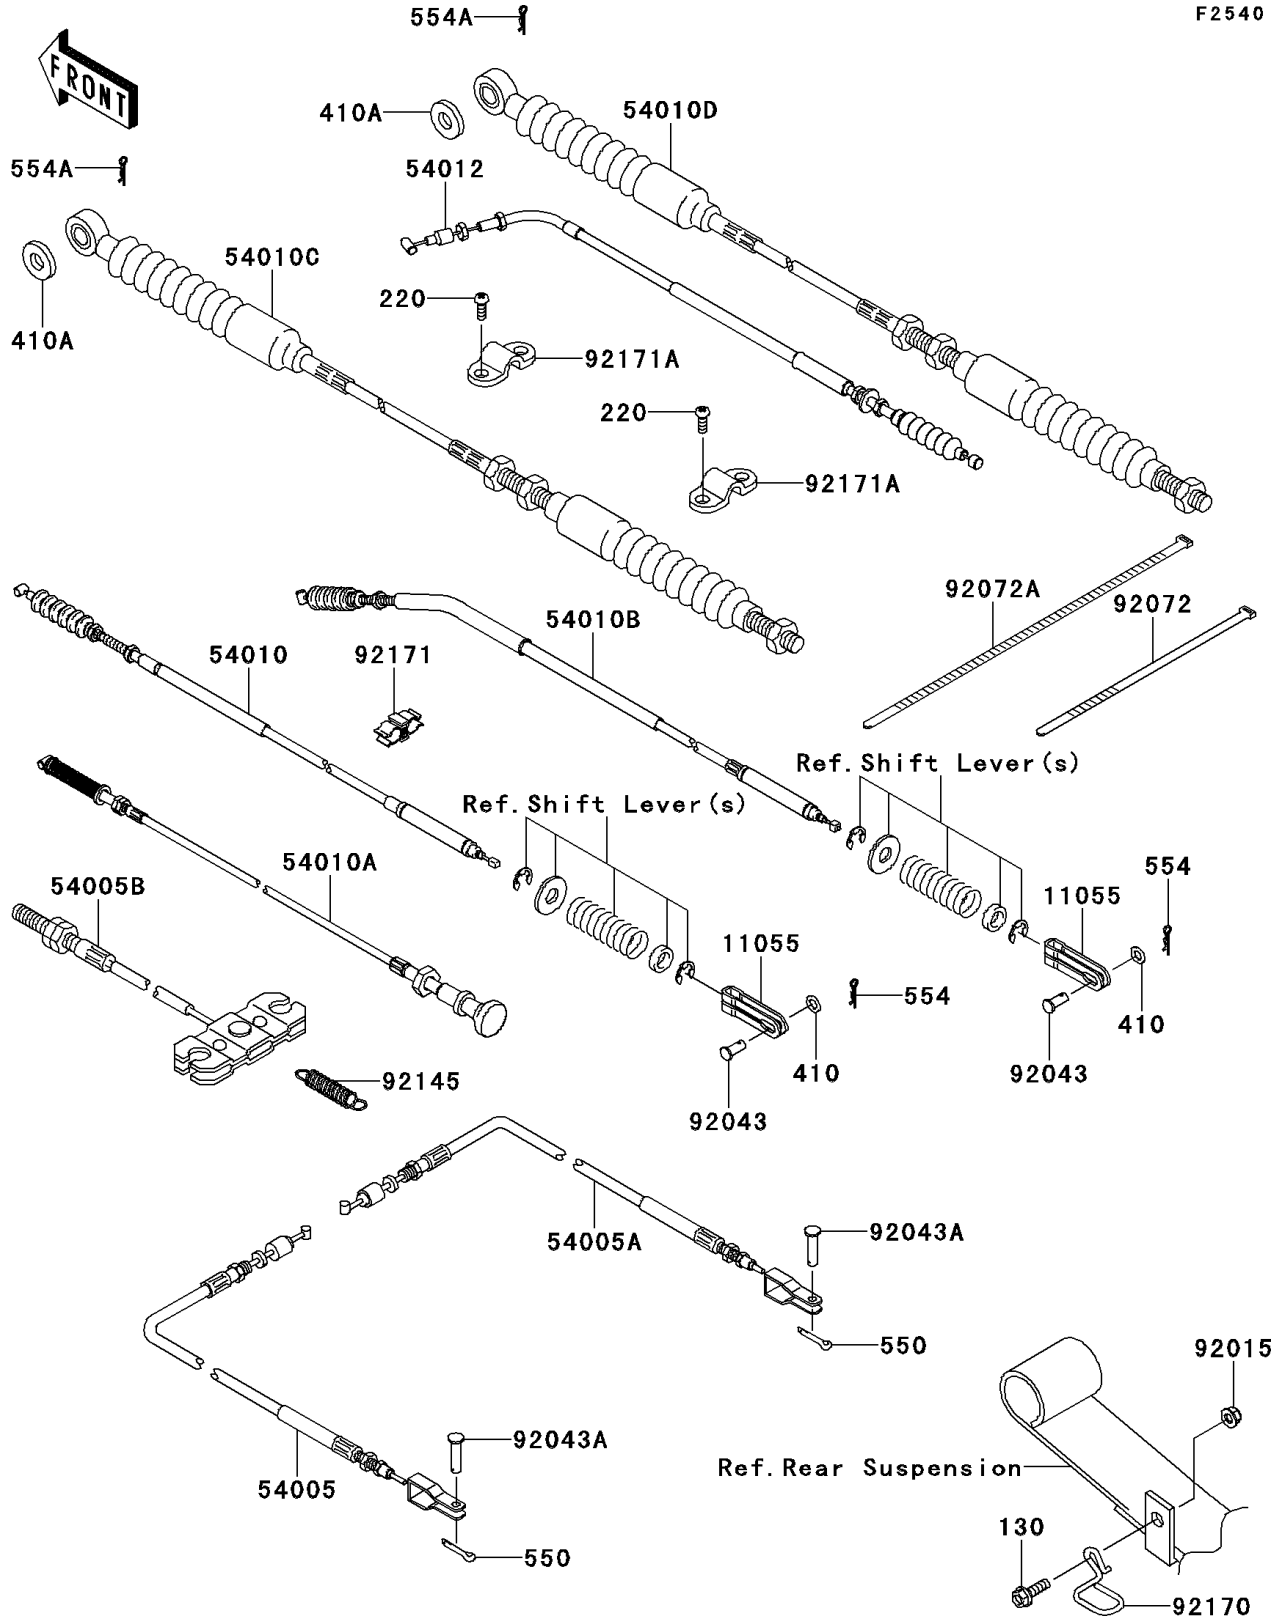

2009 Mule 4010 4x4 PARTS DIAGRAM

Cables

F2540

2009 Mule 4010 4x4 PARTS LIST

Cables

ITEM NAME	PART NUMBER	QUANTITY
BRACKET,DIFF LOCK (Ref # 11055)	11055-7505	2
CABLE-BRAKE,PARKING,RR,LH (Ref # 54005)	54005-0306	1
CABLE-BRAKE,PARKING,RR,RH (Ref # 54005A)	54005-0307	1
CABLE-BRAKE,PARKING,FR (Ref # 54005B)	54005-1198	1
CABLE,2-4WD (Ref # 54010)	54010-0044	1
CABLE,HOOD (Ref # 54010A)	54010-0131	1
CABLE,DIFF LOCK (Ref # 54010B)	54010-1120	1
CABLE,SHIFT CONTROL (Ref # 54010C)	54010-1121	1
CABLE,HI-LOW (Ref # 54010D)	54010-1124	1
CABLE-THROTTLE (Ref # 54012)	54012-0251	1
NUT,LOCK,FLANGED,6MM (Ref # 92015)	92015-1675	1
PIN,6X11 (Ref # 92043)	92043-092	2
PIN (Ref # 92043A)	92043-1039	2
BAND,L=188 (Ref # 92072)	92072-1239	7
BAND,L=368.3 (Ref # 92072A)	92072-3872	2
SPRING (Ref # 92145)	92145-7506	1
CLAMP,CABLE (Ref # 92170)	92170-1372	1
CLAMP (Ref # 92171)	92171-0129	1
CLAMP (Ref # 92171A)	92171-1203	2
BOLT-FLANGED,6X20 (Ref # 130)	130AA0620	1
SCREW-PAN-CROS,5X14 (Ref # 220)	220AA0514	4
WASHER-PLAIN-SMALL (Ref # 410)	410AA0600	2
WASHER-PLAIN-SMALL,8MM (Ref # 410A)	410AA0800	2
PIN-COTTER,2.0X22 (Ref # 550)	550AA2022	2
PIN-SNAP (Ref # 554)	554DA0600	2
PIN-SNAP (Ref # 554A)	554DA0800	2