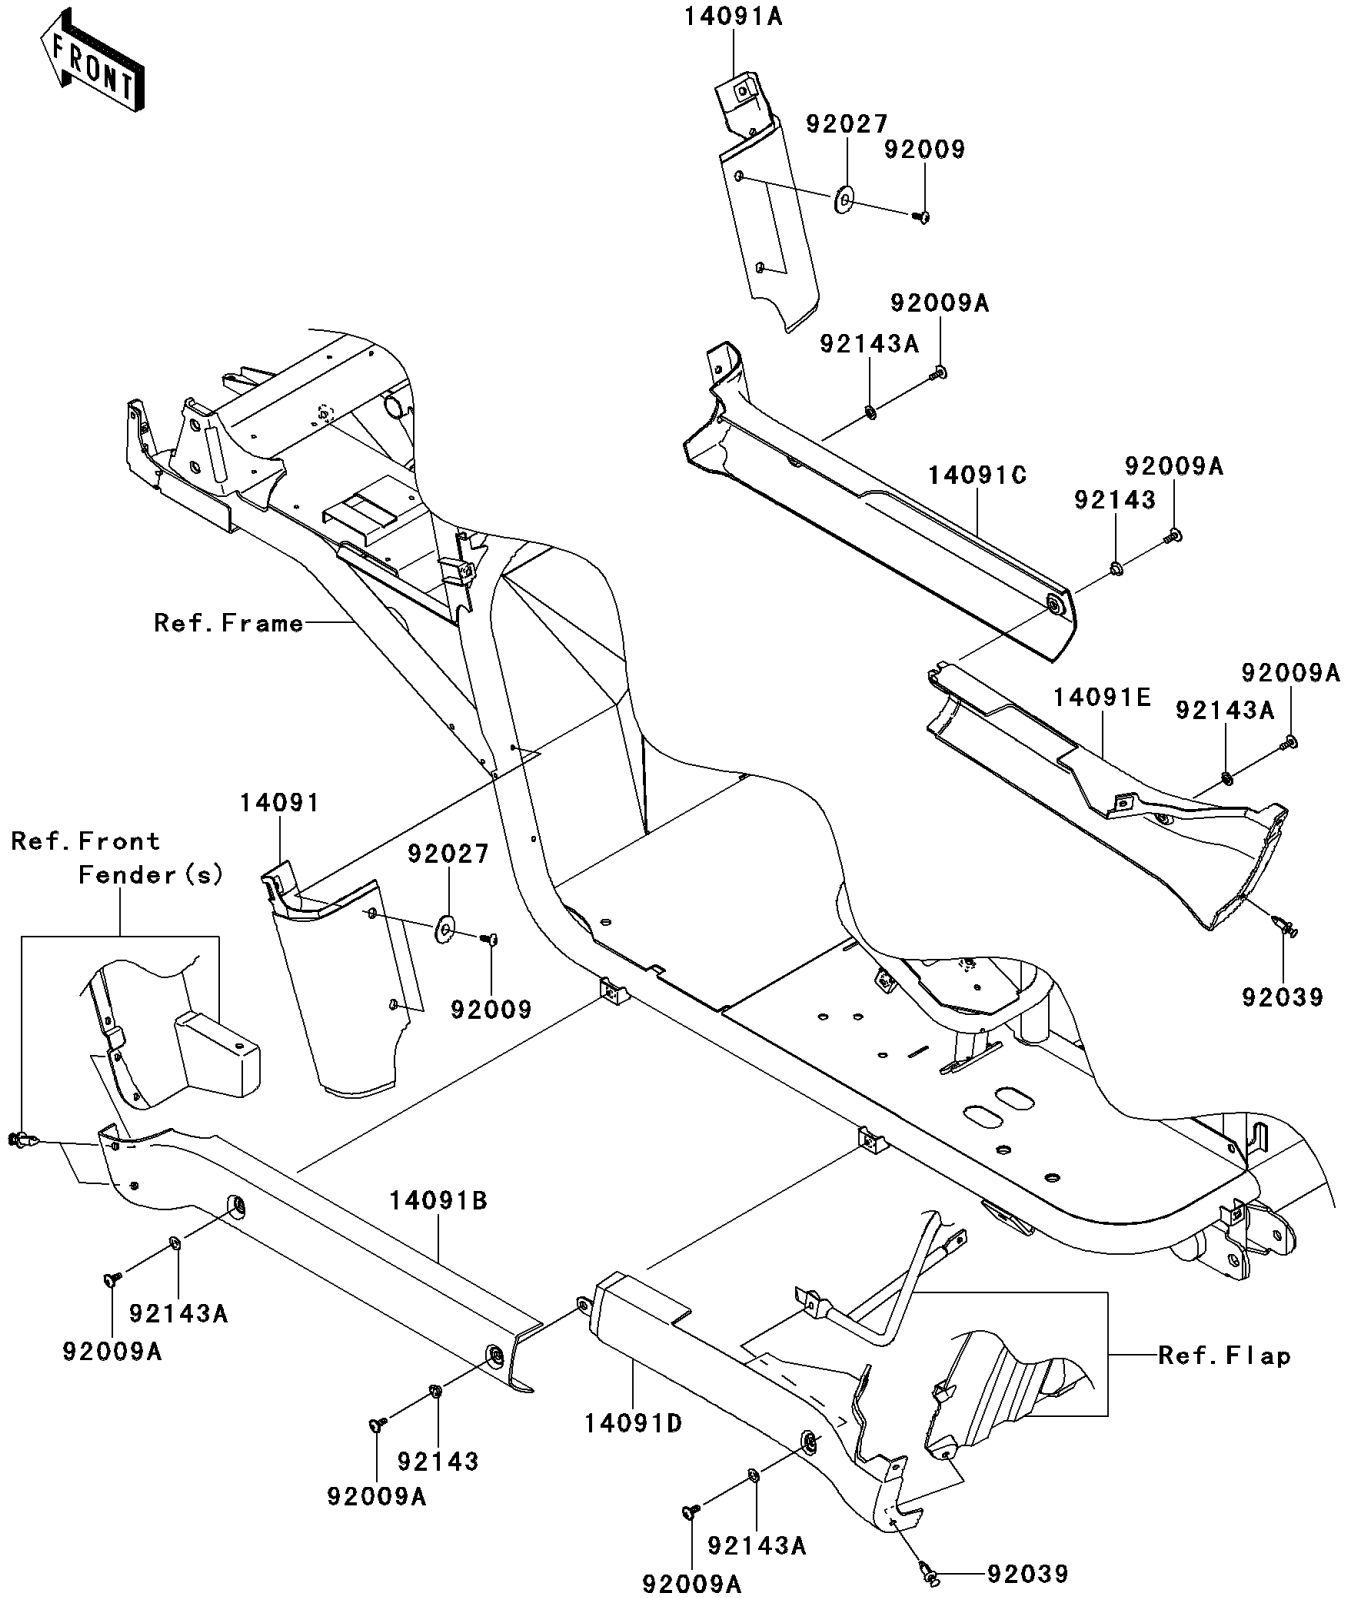

2009 Mule 4010 4x4 PARTS DIAGRAM

Side Covers/Chain Cover

F2610

2009 Mule 4010 4x4 PARTS LIST

Side Covers/Chain Cover

ITEM NAME	PART NUMBER	QUANTITY
COVER,FR FENDER,LWR,LH,F.BLACK (Ref # 14091)	14091-0821-6Z	1
COVER,FR FENDER,LWR,RH,F.BLACK (Ref # 14091A)	14091-0822-6Z	1
COVER,SIDE STEP,FR,LH,F.BLACK (Ref # 14091B)	14091-0823-6Z	1
COVER,SIDE STEP,FR,RH,F.BLACK (Ref # 14091C)	14091-0824-6Z	1
COVER,SIDE STEP,RR,LH,F.BLACK (Ref # 14091D)	14091-0900-6Z	1
COVER,SIDE STEP,RR,RH,F.BLACK (Ref # 14091E)	14091-0901-6Z	1
SCREW,TAPPING,6X16 (Ref # 92009)	92009-1166	4
SCREW,6X16 (Ref # 92009A)	92009-1621	6
COLLAR,L=4.7 (Ref # 92027)	92027-1964	4
RIVET (Ref # 92039)	92039-1229	2
COLLAR (Ref # 92143)	92143-1057	2
COLLAR (Ref # 92143A)	92143-1087	4