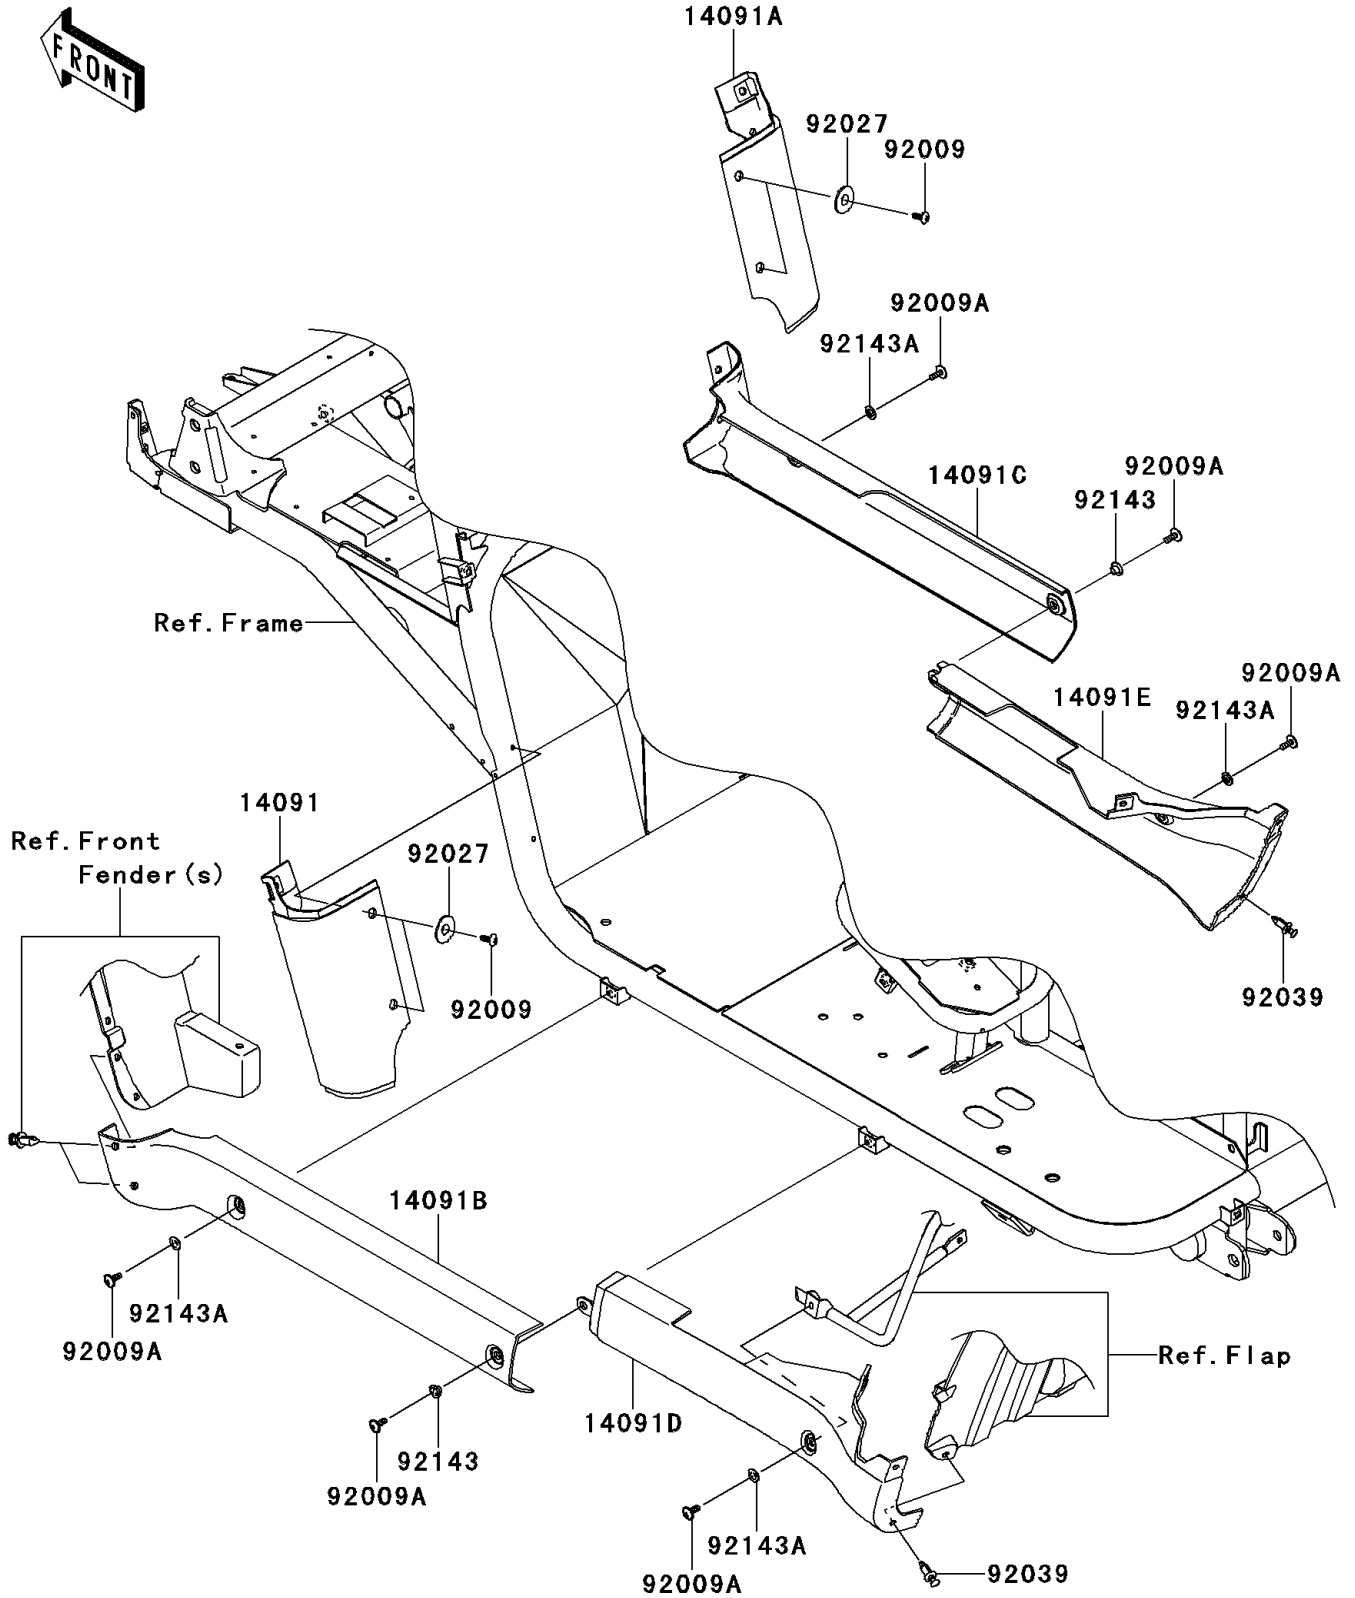

2010 Mule 4010 4x4 PARTS DIAGRAM

Side Covers/Chain Cover

F2610

2010 Mule 4010 4x4 PARTS LIST

Side Covers/Chain Cover

ITEM NAME	PART NUMBER	QUANTITY
COVER,FR FENDER,LWR,LH,F.BLACK (Ref # 14091)	14091-0821-6Z	1
COVER,FR FENDER,LWR,RH,F.BLACK (Ref # 14091A)	14091-0822-6Z	1
COVER,SIDE STEP,FR,LH,F.BLACK (Ref # 14091B)	14091-0823-6Z	1
COVER,SIDE STEP,FR,RH,F.BLACK (Ref # 14091C)	14091-0824-6Z	1
COVER,SIDE STEP,RR,LH,F.BLACK (Ref # 14091D)	14091-0900-6Z	1
COVER,SIDE STEP,RR,RH,F.BLACK (Ref # 14091E)	14091-0901-6Z	1
SCREW,TAPPING,6X16 (Ref # 92009)	92009-1166	4
SCREW,6X16 (Ref # 92009A)	92009-1621	6
COLLAR,L=4.7 (Ref # 92027)	92027-1964	4
RIVET (Ref # 92039)	92039-1229	2
COLLAR (Ref # 92143)	92143-1057	2
COLLAR (Ref # 92143A)	92143-1087	4