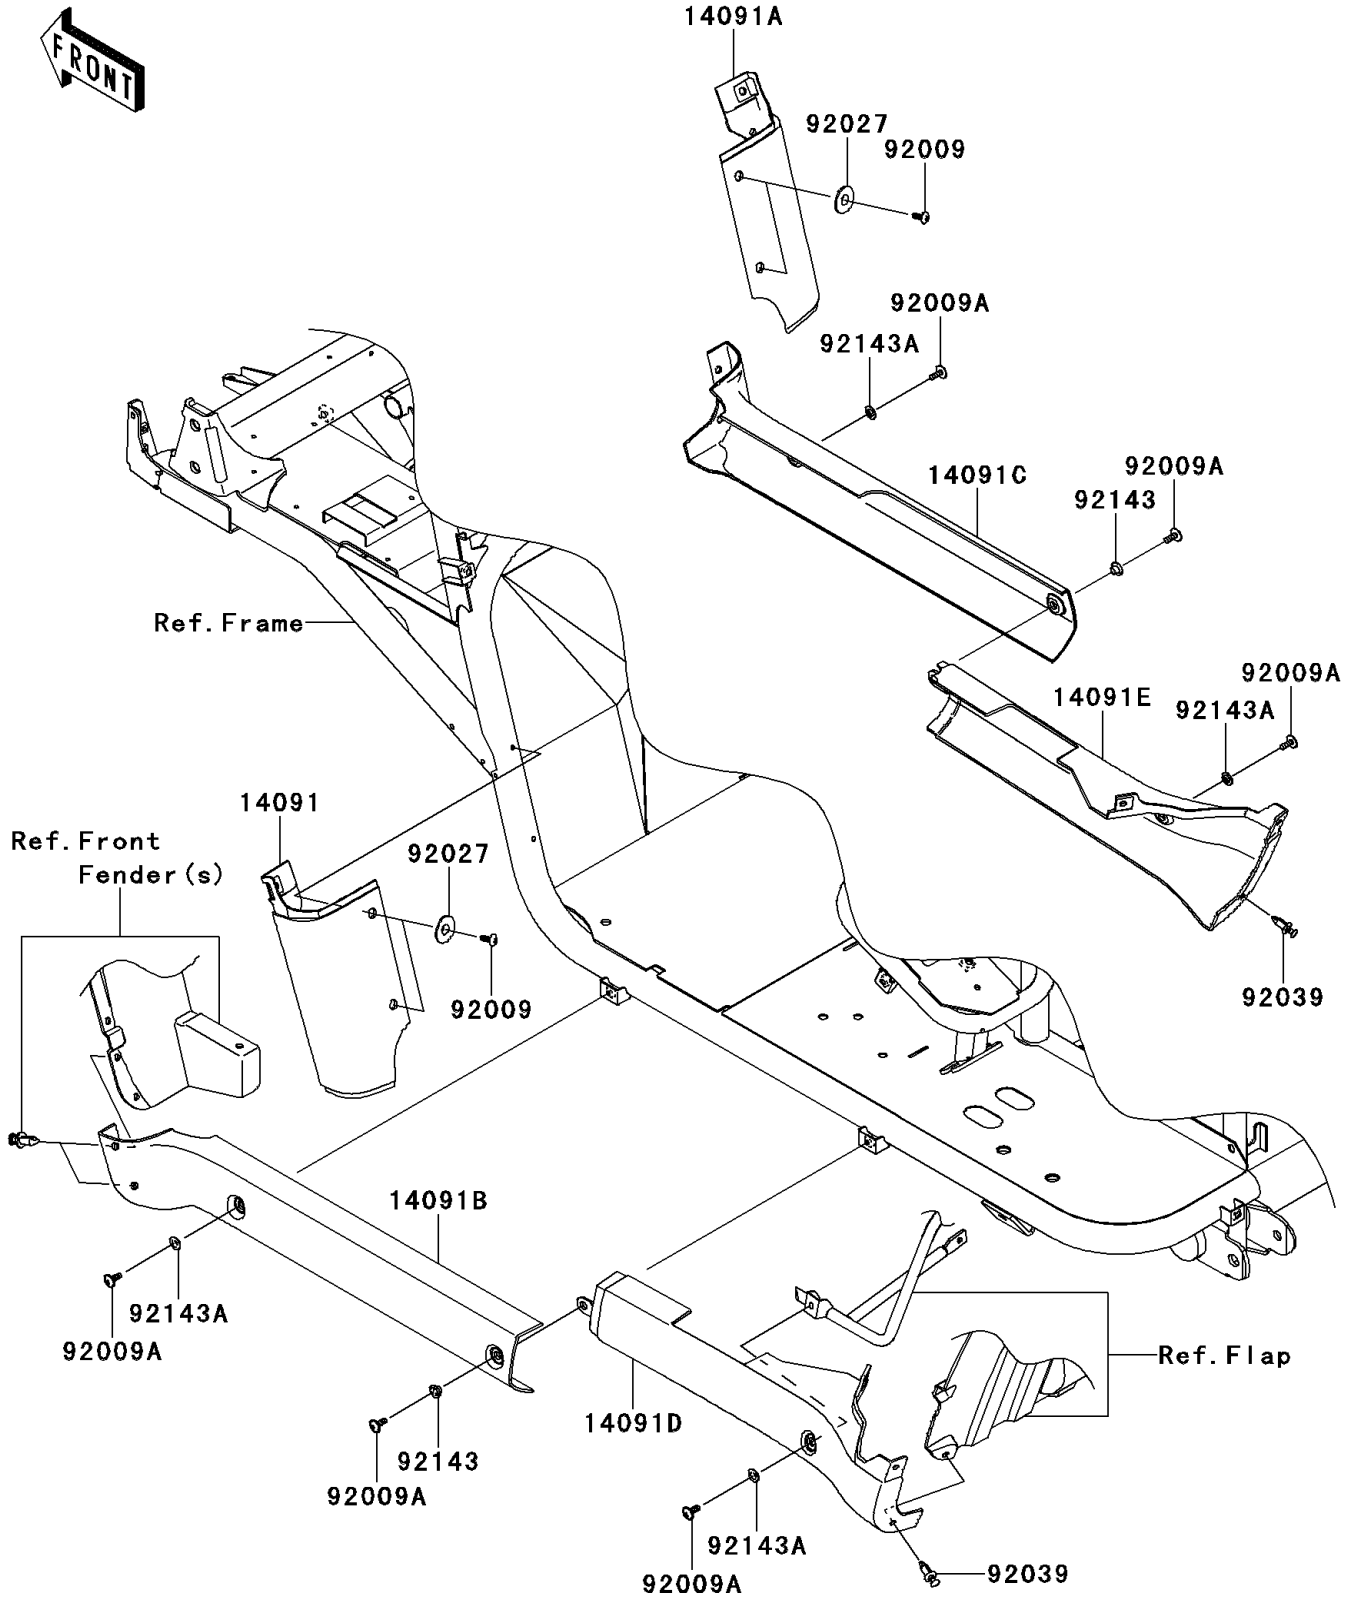

# 2012 MULE™ 4010 4x4 PARTS DIAGRAM

Side Covers/Chain Cover

F2610

## 2012 MULE™ 4010 4x4 PARTS LIST

### Side Covers/Chain Cover

ITEM NAME	PART NUMBER	QUANTITY
COVER,FR FENDER,LWR,LH,F.BLACK (Ref # 14091)	14091-0821-6Z	1
COVER,FR FENDER,LWR,RH,F.BLACK (Ref # 14091A)	14091-0822-6Z	1
COVER,SIDE STEP,FR,LH,F.BLACK (Ref # 14091B)	14091-0823-6Z	1
COVER,SIDE STEP,FR,RH,F.BLACK (Ref # 14091C)	14091-0824-6Z	1
COVER,SIDE STEP,RR,LH,F.BLACK (Ref # 14091D)	14091-0900-6Z	1
COVER,SIDE STEP,RR,RH,F.BLACK (Ref # 14091E)	14091-0901-6Z	1
SCREW,TAPPING,6X16 (Ref # 92009)	92009-1166	4
SCREW,6X16 (Ref # 92009A)	92009-1621	6
COLLAR,L=4.7 (Ref # 92027)	92027-1964	4
RIVET (Ref # 92039)	92039-1229	2
COLLAR (Ref # 92143)	92143-1057	2
COLLAR (Ref # 92143A)	92143-1087	4