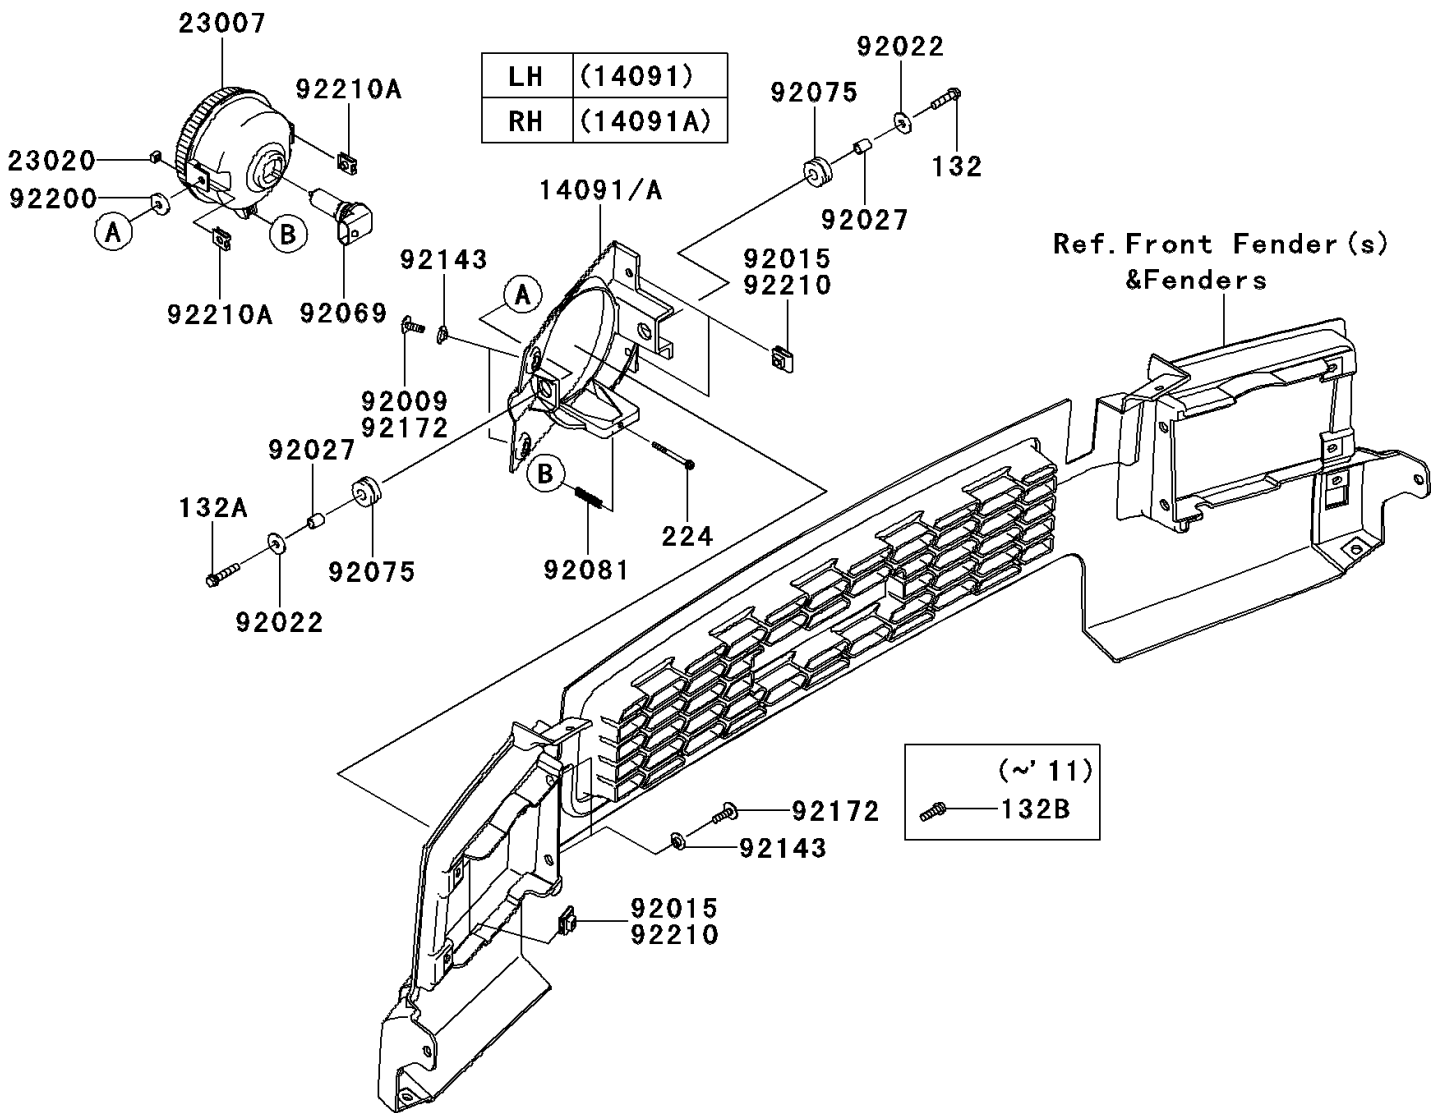

2009 Mule 4010 4x4 PARTS DIAGRAM

Headlight(s)

F2710

2009 Mule 4010 4x4 PARTS LIST

Headlight(s)

ITEM NAME	PART NUMBER	QUANTITY
COVER,HEAD LAMP,LH (Ref # 14091)	14091-0827	1
COVER,HEAD LAMP,RH (Ref # 14091A)	14091-0828	1
LENS-COMP,HEAD LAMP (Ref # 23007)	23007-0096	2
NUT,4MM,FOCUS ADJUST (Ref # 23020)	23020-018	2
SCREW,6X16 (Ref # 92009)	92009-1621	4
NUT,CLAMP,6MM (Ref # 92015)	92015-1678	8
WASHER,6.5X20X1.6 (Ref # 92022)	92022-125	4
COLLAR,6.8X10X12 (Ref # 92027)	92027-162	4
BULB,12V 35/35W (Ref # 92069)	92069-0019	2
DAMPER (Ref # 92075)	92075-1690	4
SPRING,FOCUS ADJUST (Ref # 92081)	92081-1896	2
COLLAR (Ref # 92143)	92143-1087	8
WASHER,6.5X20X3.2 (Ref # 92200)	92200-0359	2
NUT (Ref # 92210A)	92210-1125	4
BOLT-FLANGED-SMALL,6X25 (Ref # 132)	132BA0625	2
BOLT-FLANGED-SMALL,6X30 (Ref # 132A)	132BA0630	2
BOLT-FLANGED-SMALL,6X20 (Ref # 132B)	132BB0620	4
SCREW-PAN-WP-CROS,4X45 (Ref # 224)	224AA0445	2