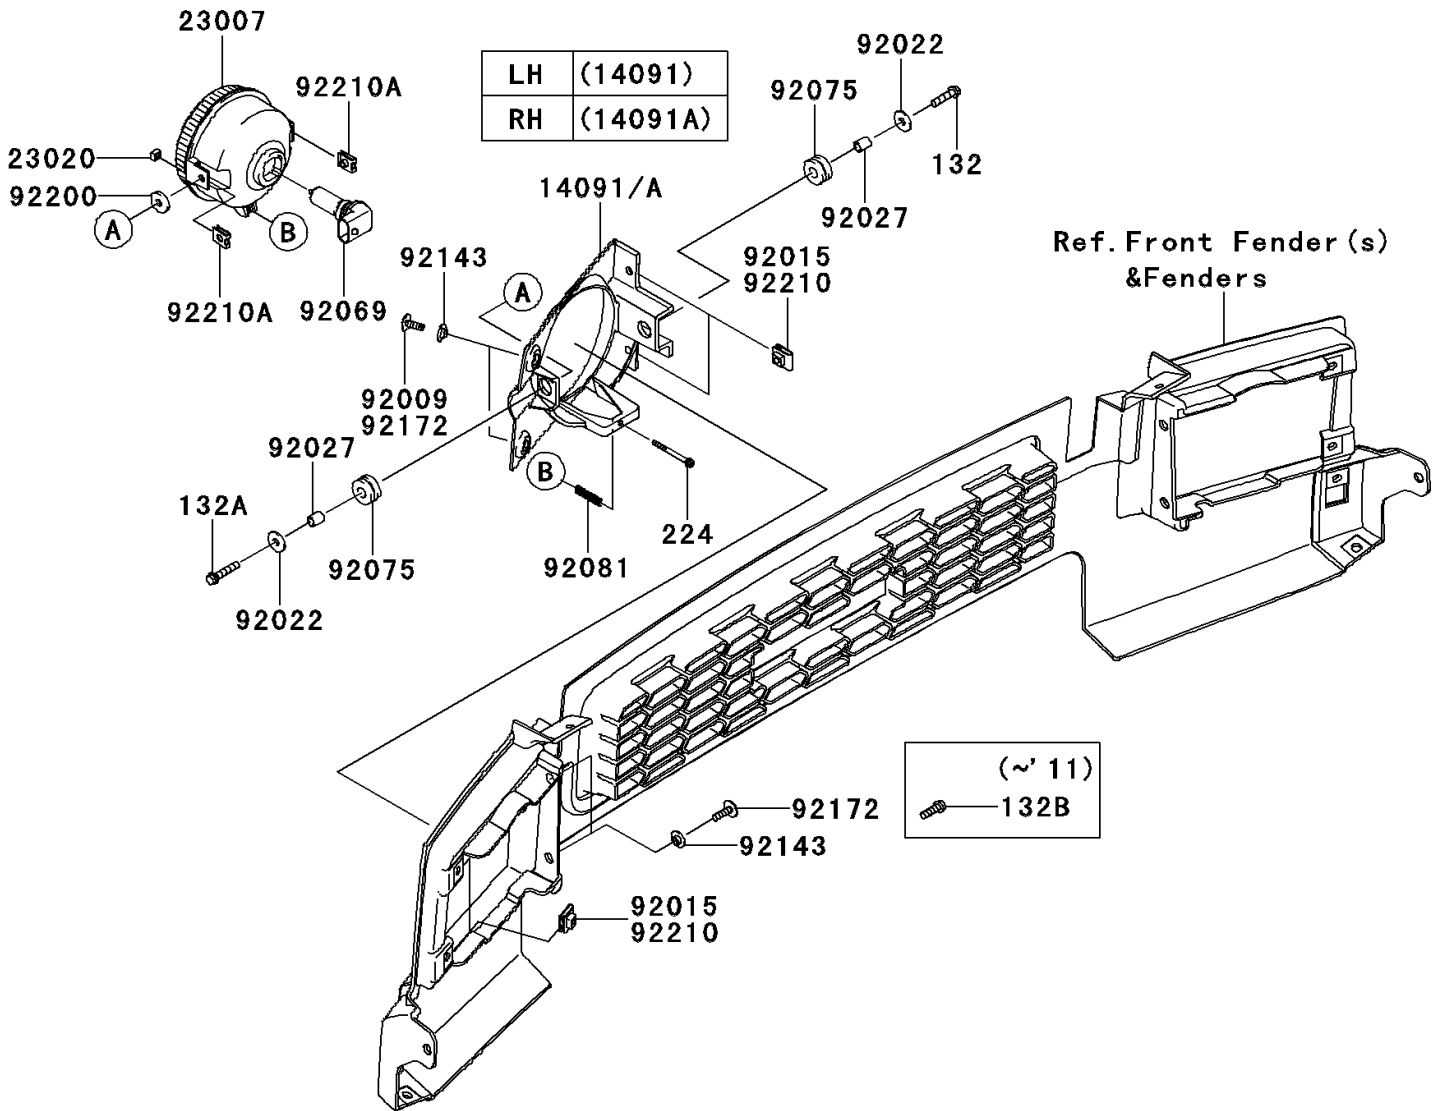

2010 Mule 4010 4x4 PARTS DIAGRAM

Headlight(s)

F2710

2010 Mule 4010 4x4 PARTS LIST

Headlight(s)

ITEM NAME	PART NUMBER	QUANTITY
COVER,HEAD LAMP,LH (Ref # 14091)	14091-0827	1
COVER,HEAD LAMP,RH (Ref # 14091A)	14091-0828	1
LENS-COMP,HEAD LAMP (Ref # 23007)	23007-0096	2
NUT,4MM,FOCUS ADJUST (Ref # 23020)	23020-018	2
SCREW,6X16 (Ref # 92009)	92009-1621	4
NUT,CLAMP,6MM (Ref # 92015)	92015-1678	8
WASHER,6.5X20X1.6 (Ref # 92022)	92022-125	4
COLLAR,6.8X10X12 (Ref # 92027)	92027-162	4
BULB,12V 35/35W (Ref # 92069)	92069-0019	2
DAMPER (Ref # 92075)	92075-1690	4
SPRING,FOCUS ADJUST (Ref # 92081)	92081-1896	2
COLLAR (Ref # 92143)	92143-1087	8
WASHER,6.5X20X3.2 (Ref # 92200)	92200-0359	2
NUT (Ref # 92210A)	92210-1125	4
BOLT-FLANGED-SMALL,6X25 (Ref # 132)	132BA0625	2
BOLT-FLANGED-SMALL,6X30 (Ref # 132A)	132BA0630	2
BOLT-FLANGED-SMALL,6X20 (Ref # 132B)	132BB0620	4
SCREW-PAN-WP-CROS,4X45 (Ref # 224)	224AA0445	2