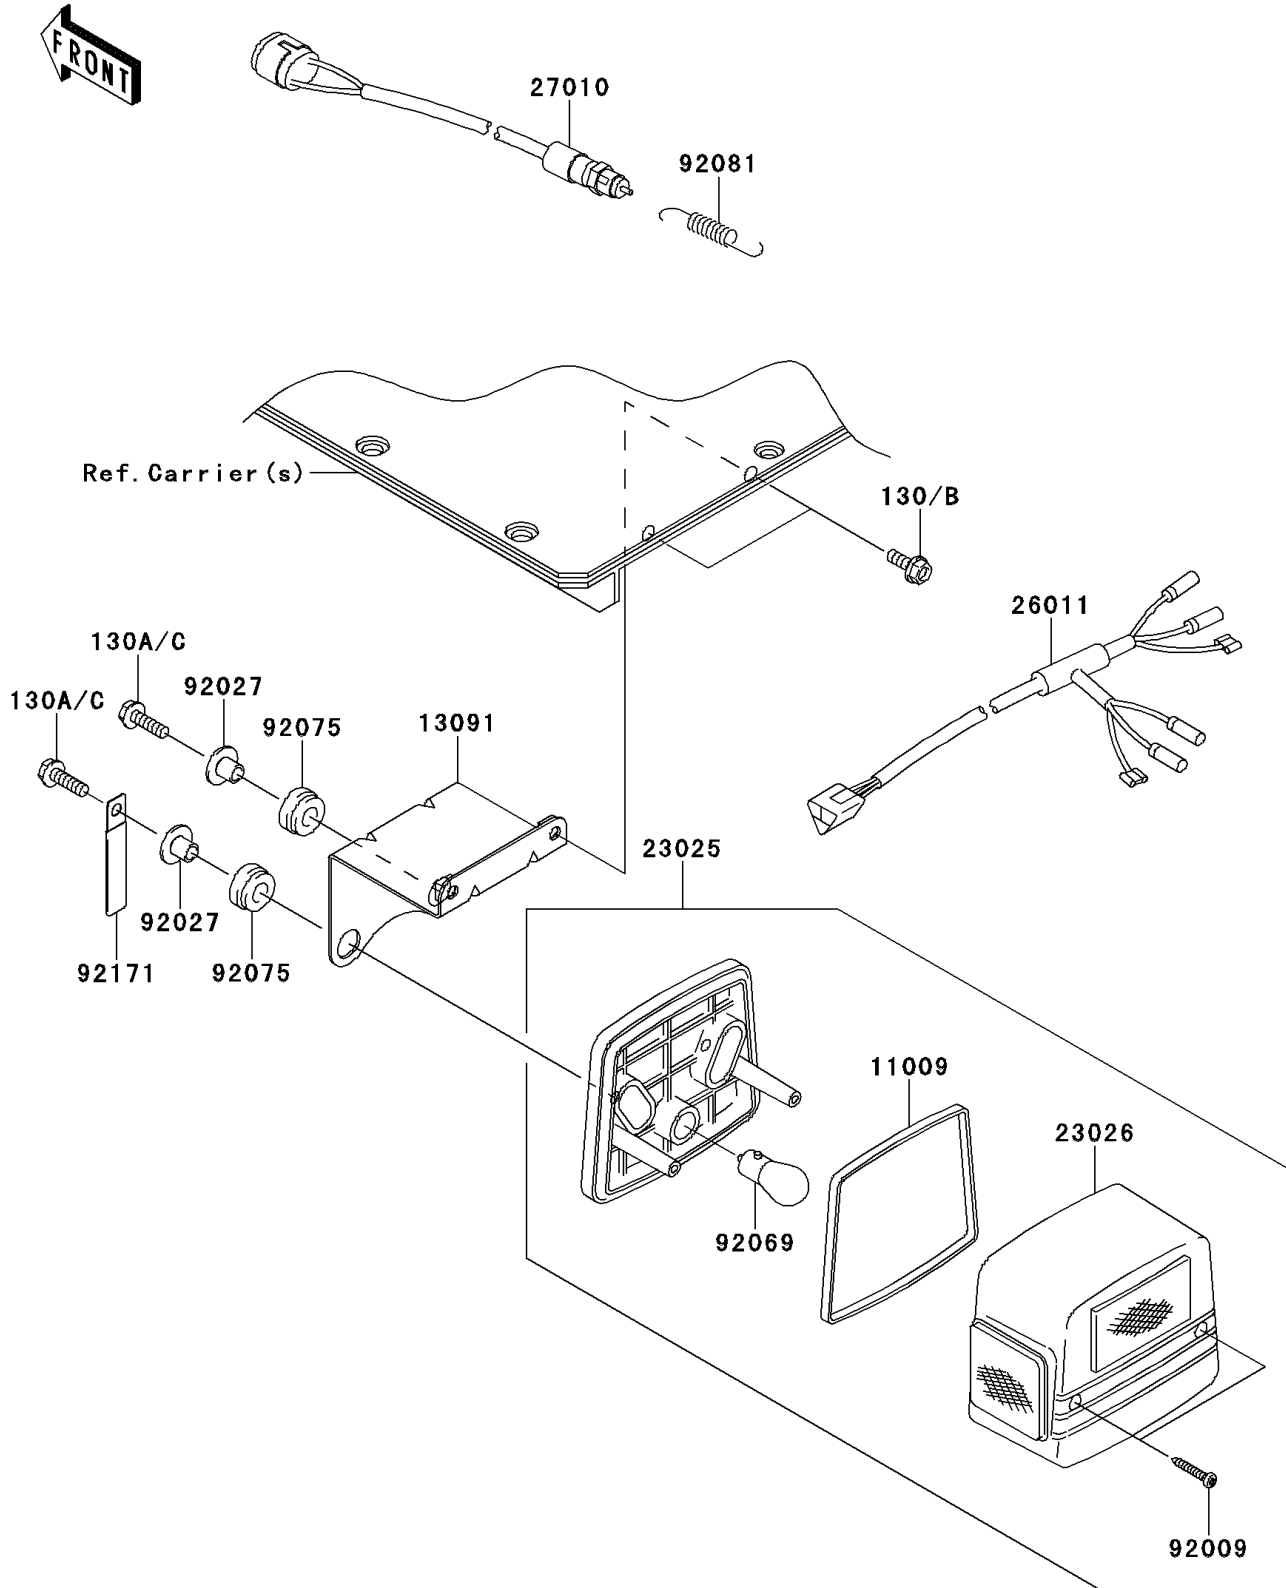

# 2009 Mule 4010 4x4 PARTS DIAGRAM

Taillight(s)

F2720

## 2009 Mule 4010 4x4 PARTS LIST

### Taillight(s)

ITEM NAME	PART NUMBER	QUANTITY
GASKET,TAIL LAMP (Ref # 11009)	11009-1215	2
HOLDER,TAIL LAMP (Ref # 13091)	13091-1743	2
LAMP-TAIL (Ref # 23025)	23025-1042	2
LENS,TAIL LAMP (Ref # 23026)	23026-1019	2
WIRE-LEAD (Ref # 26011)	26011-1756	1
SWITCH,BRAKE LAMP (Ref # 27010)	27010-1301	1
SCREW,TAPPING,4X25 (Ref # 92009)	92009-1069	4
COLLAR,L=11.1 (Ref # 92027)	92027-194	4
BULB,12V 21/5W (Ref # 92069)	92069-1011	2
DAMPER (Ref # 92075)	92075-277	4
SPRING,HOOK RETURN (Ref # 92081)	92081-1466	1
CLAMP (Ref # 92171)	92171-0652	2
BOLT-FLANGED,6X16 (Ref # 130B)	130BB0616	4
BOLT-FLANGED,6X20 (Ref # 130C)	130BB0620	4