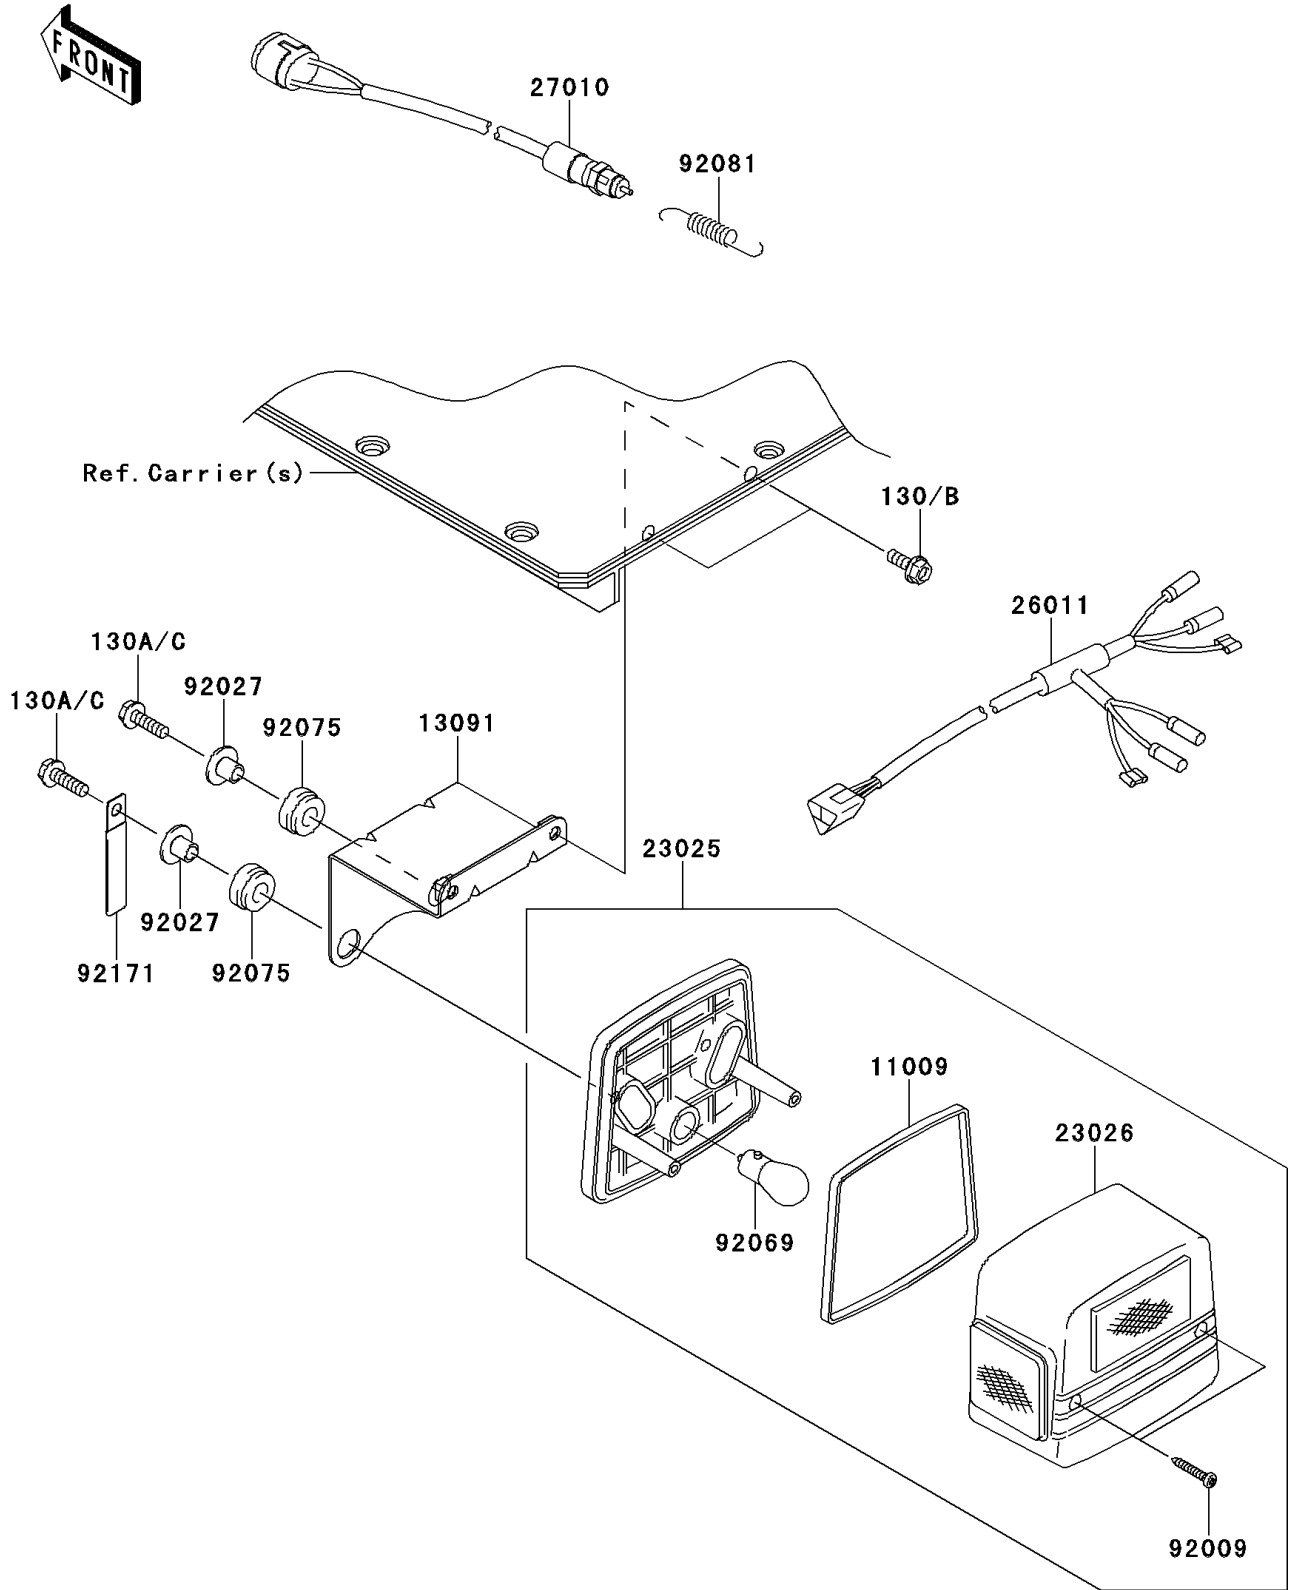

# 2009 Mule 4010 4x4 PARTS DIAGRAM

Taillight(s)

F2720

## 2009 Mule 4010 4x4 PARTS LIST

### Taillight(s)

ITEM NAME	PART NUMBER	QUANTITY
GASKET,TAIL LAMP (Ref # 11009)	11009-1215	2
HOLDER,TAIL LAMP (Ref # 13091)	13091-1743	2
LAMP-TAIL (Ref # 23025)	23025-1042	2
LENS,TAIL LAMP (Ref # 23026)	23026-1019	2
WIRE-LEAD (Ref # 26011)	26011-1756	1
SWITCH,BRAKE LAMP (Ref # 27010)	27010-1301	1
SCREW,TAPPING,4X25 (Ref # 92009)	92009-1069	4
COLLAR,L=11.1 (Ref # 92027)	92027-194	4
BULB,12V 21/5W (Ref # 92069)	92069-1011	2
DAMPER (Ref # 92075)	92075-277	4
SPRING,HOOK RETURN (Ref # 92081)	92081-1466	1
CLAMP (Ref # 92171)	92171-0652	2
BOLT-FLANGED,6X16 (Ref # 130B)	130BB0616	4
BOLT-FLANGED,6X20 (Ref # 130C)	130BB0620	4