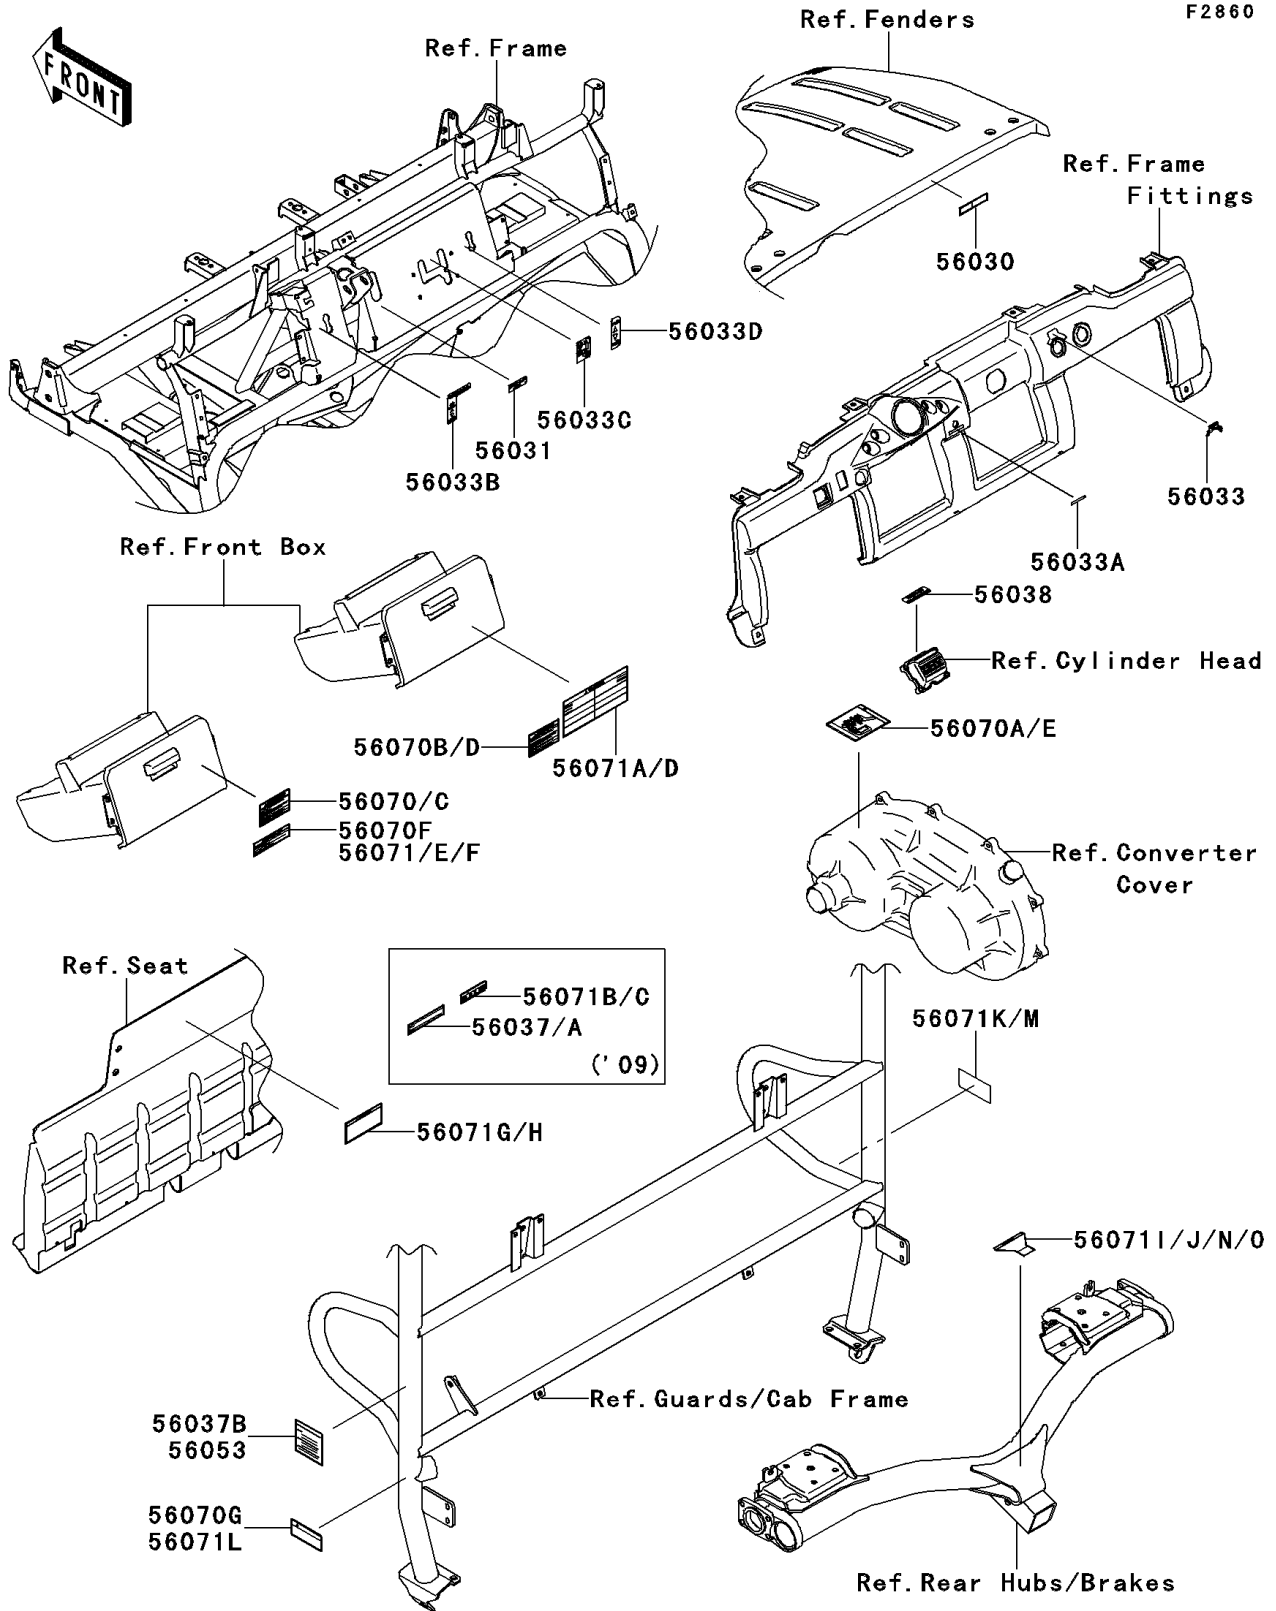

2009 Mule 4010 4x4 PARTS DIAGRAM

Labels

2009 Mule 4010 4x4 PARTS LIST

Labels

ITEM NAME	PART NUMBER	QUANTITY
LABEL,OPERATING HOOD (Ref # 56030)	56030-0267	1
LABEL-MANUAL,BRAKE FLUID LEVEL (Ref # 56031)	56031-1818	1
LABEL-MANUAL,IGNITION (Ref # 56033)	56033-0212	1
LABEL-MANUAL,POWER STEERING (Ref # 56033A)	56033-0213	1
LABEL-MANUAL,DIFF MODE (Ref # 56033B)	56033-1183	1
LABEL-MANUAL,SHIFT (Ref # 56033C)	56033-1186	1
LABEL-MANUAL,2WD/4WD (Ref # 56033D)	56033-1187	1
LABEL-SPECIFICATION,CARGO BED (Ref # 56037)	56037-1576	1
LABEL-SPECIFICATION,CARGO BED,FRN (Ref # 56037A)	56037-1903	1
LABEL-BRAND (Ref # 56038)	56038-2782	1
LABEL-SPECIFICATION,TIRE (Ref # 56053)	56053-7534	1
LABEL-WARNING,OFF-HIGHWAY (Ref # 56070)	56070-0050	1
LABEL-WARNING,HOT SURFACES (Ref # 56070A)	56070-0051	1
LABEL-WARNING,BONNET OPERATION (Ref # 56070B)	56070-0053	1
LABEL-WARNING,SHIFT CAUTION,FRN (Ref # 56070F)	56070-1211	1
LABEL-WARNING,BED RAISED (Ref # 56070G)	56070-7515	1
LABEL-WARNING,SHIFT CAUTION (Ref # 56071)	56071-0088	1
LABEL-WARNING,GENERAL (Ref # 56071A)	56071-0101	1
LABEL-WARNING,CARGO BED (Ref # 56071B)	56071-0107	1
LABEL-WARNING,CARGO BED,FRN (Ref # 56071C)	56071-0108	1
LABEL-WARNING,GASOLINE (Ref # 56071K)	56071-7501	1
LABEL-WARNING,TRAILER HITCH (Ref # 56071N)	56071-7511	1
LABEL-WARNING,TRAILER HITCH,FRN (Ref # 56071O)	56071-7512	1