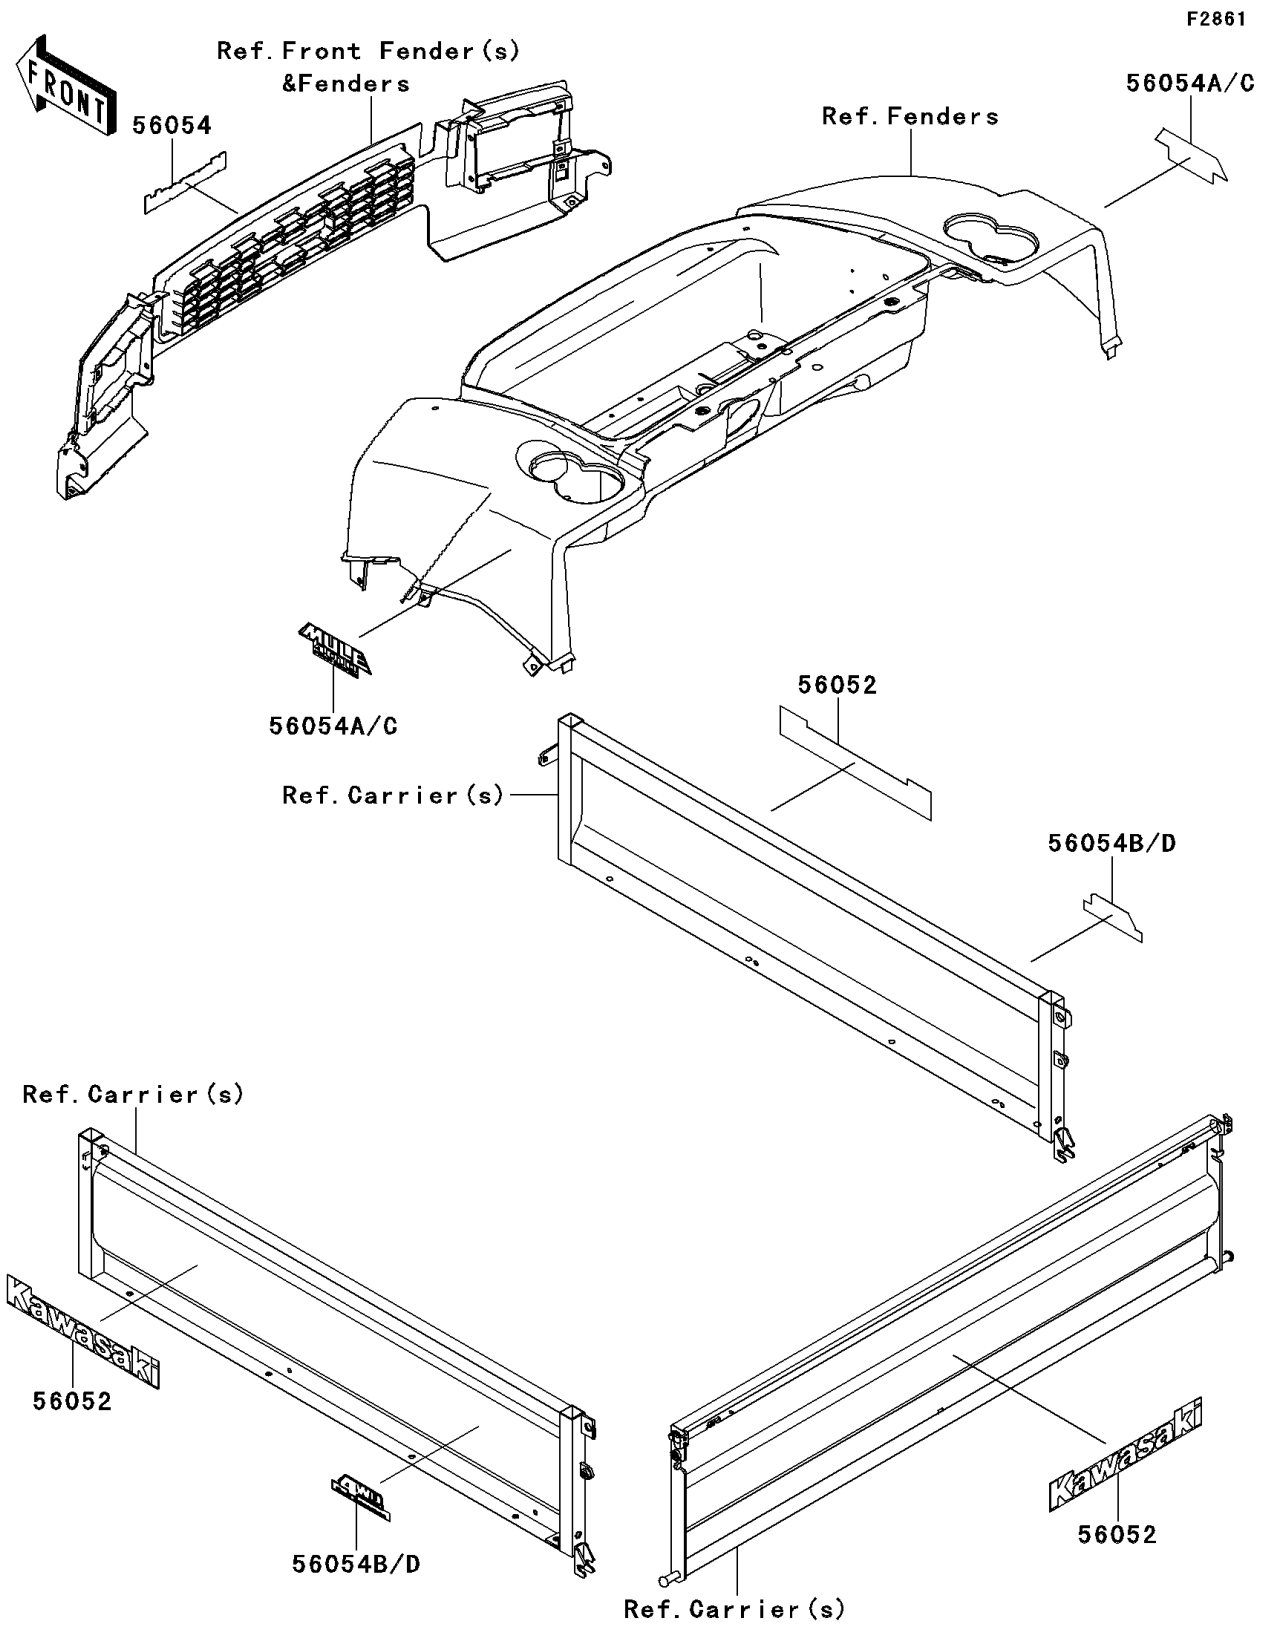

2009 Mule 4010 4x4 PARTS DIAGRAM

Decals

2009 Mule 4010 4x4 PARTS LIST

Decals

ITEM NAME	PART NUMBER	QUANTITY
MARK,KAWASAKI (Ref # 56052)	56052-1809	3
MARK,FRONT GRILL,KAWASAKI (Ref # 56054)	56054-0216	1
MARK,FR FENDER,MULE 4010 (Ref # 56054A)	56054-0223	2
MARK,SIDE PLATE,4WD (Ref # 56054B)	56054-0319	2