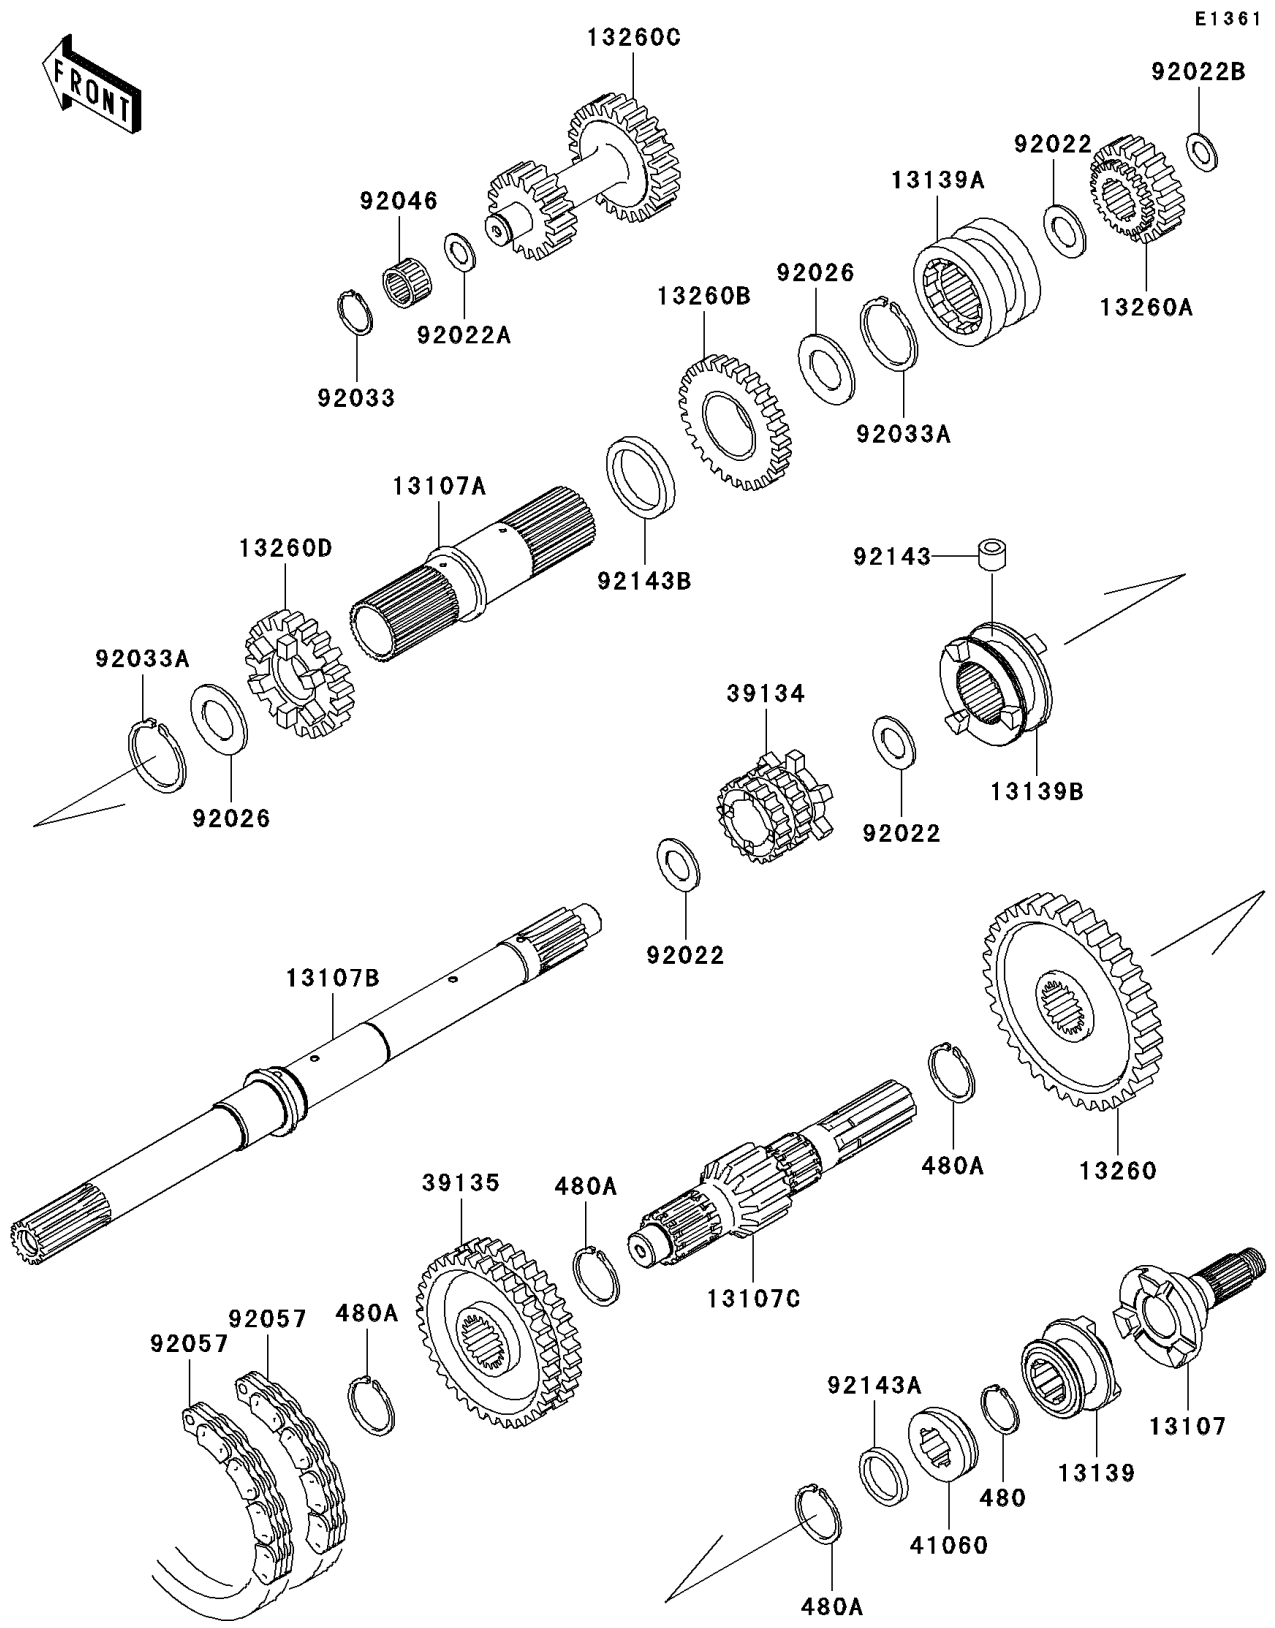

2010 Mule 4010 Trans4x4 PARTS DIAGRAM

Transmission

2010 Mule 4010 Trans4x4 PARTS LIST

Transmission

ITEM NAME	PART NUMBER	QUANTITY
SHAFT,2WD/4WD (Ref # 13107)	13107-0106	1
SHAFT,INPUT OUTER (Ref # 13107A)	13107-1309	1
SHAFT,INPUT (Ref # 13107B)	13107-1470	1
SHAFT,OUTPUT,14T (Ref # 13107C)	13107-1517	1
SHIFTER,2WD/4WD (Ref # 13139)	13139-0010	1
SHIFTER,SPEED,HI/LOW (Ref # 13139A)	13139-1069	1
SHIFTER,FR/RR (Ref # 13139B)	13139-1072	1
GEAR,OUTPUT REVERSE,51T (Ref # 13260)	13260-1288	1
GEAR,INPUT REDUCTION,20T (Ref # 13260A)	13260-1289	1
GEAR,INPUT REDUCTION,28T (Ref # 13260B)	13260-1290	1
GEAR,REDUCTION,17T&25T (Ref # 13260C)	13260-1291	1
GEAR,INPUT 28T (Ref # 13260D)	13260-1462	1
SPROCKET-DRIVE,20T (Ref # 39134)	39134-1055	1
SPROCKET-DRIVEN,41T (Ref # 39135)	39135-1055	1
GEAR-METER SCREW (Ref # 41060)	41060-1147	1
WASHER,25.3X33X1 (Ref # 92022)	92022-1109	3
WASHER,17.3X28X1 (Ref # 92022A)	92022-255	1
WASHER,17.3X30X1.4 (Ref # 92022B)	92022-270	1
SPACER,35.3X44X0.5 (Ref # 92026)	92026-1375	2
RING-SNAP (Ref # 92033)	92033-032	1
RING-SNAP (Ref # 92033A)	92033-1269	2
BEARING-NEEDLE,K17X23X13.8 (Ref # 92046)	92046-1184	1
CHAIN,REVERSE,81RH2520,54L (Ref # 92057)	92057-1364	2
COLLAR,8X14X10.5 (Ref # 92143)	92143-1497	1
COLLAR,25X32X4.5 (Ref # 92143A)	92143-1597	1
COLLAR (Ref # 92143B)	92143-1599	1
CIRCLIP-TYPE-C,25MM (Ref # 480)	480J2500	1
CIRCLIP-TYPE-C,30MM (Ref # 480A)	480J3000	4