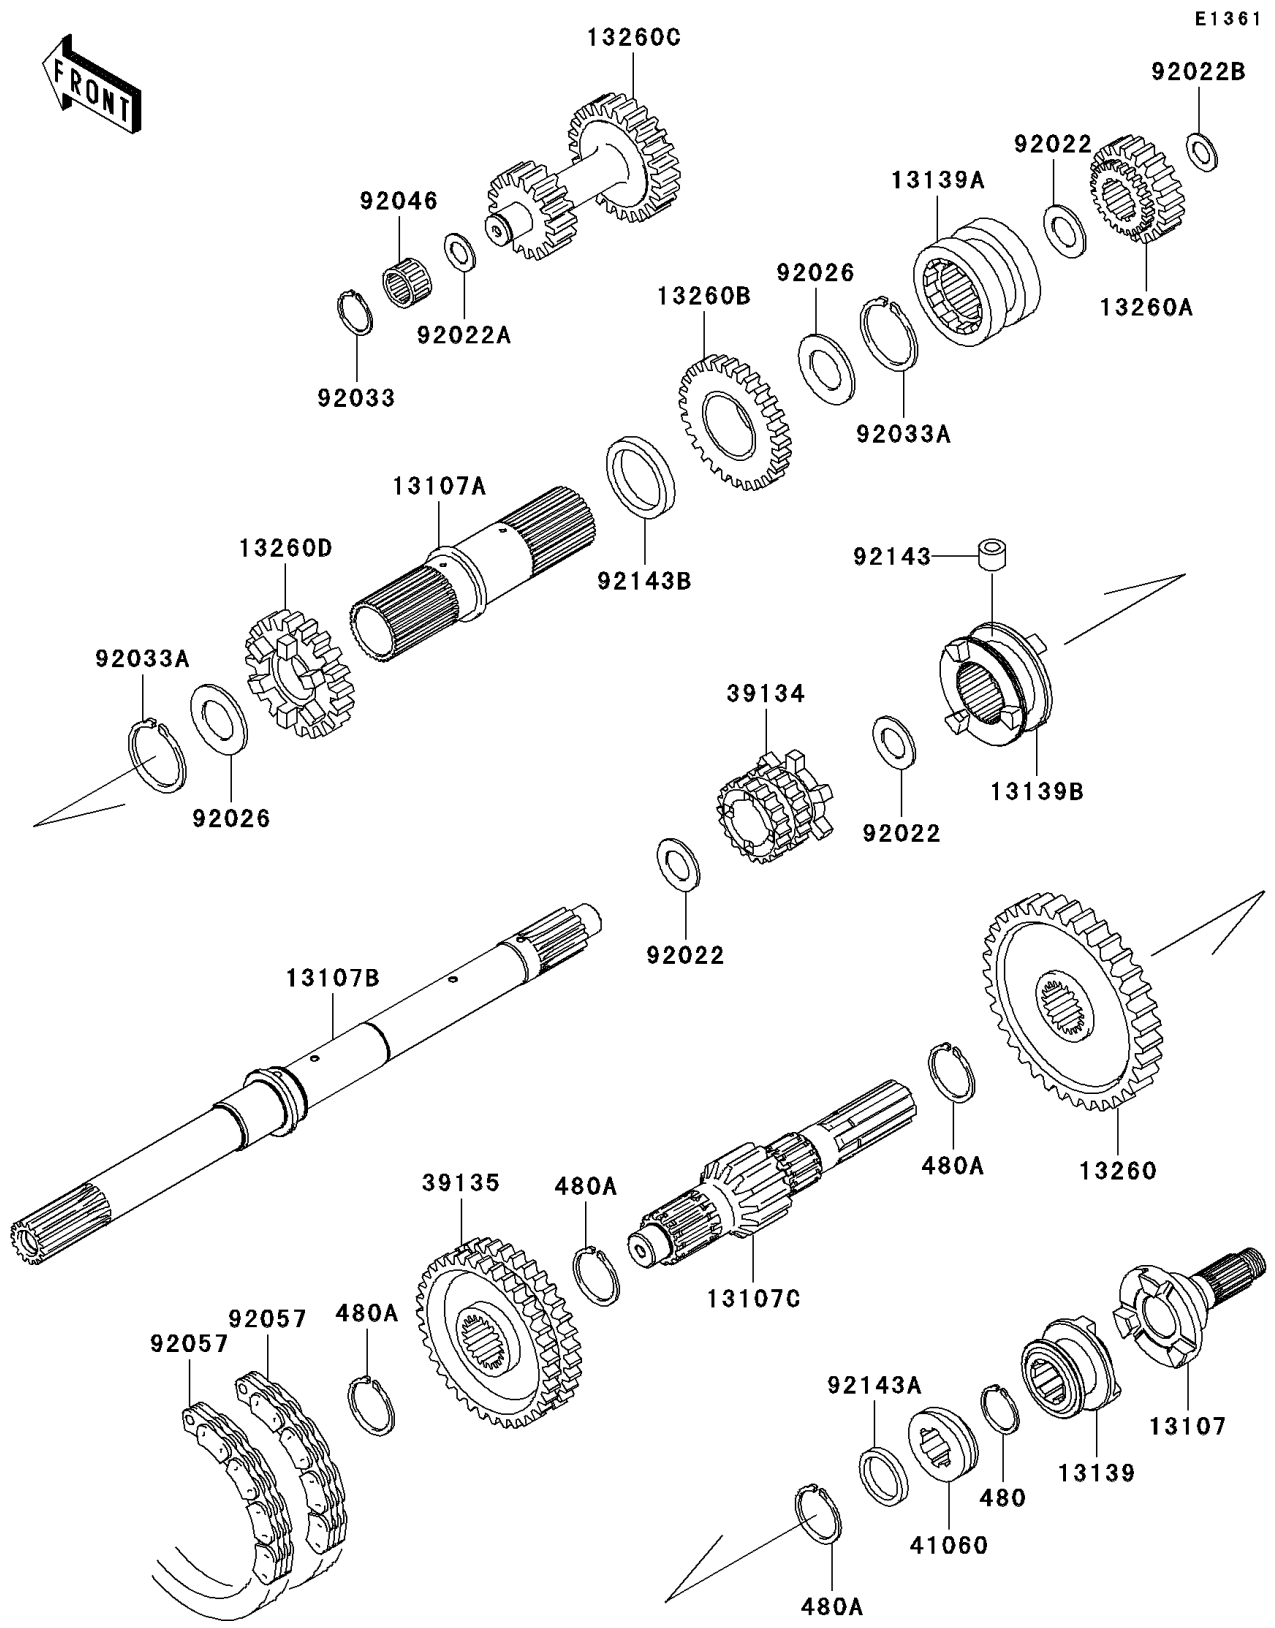

2011 Mule 4010 Trans4x4 PARTS DIAGRAM

Transmission

2011 Mule 4010 Trans4x4 PARTS LIST

Transmission

ITEM NAME	PART NUMBER	QUANTITY
SHAFT,2WD/4WD (Ref # 13107)	13107-0106	1
SHAFT,INPUT OUTER (Ref # 13107A)	13107-1309	1
SHAFT,INPUT (Ref # 13107B)	13107-1470	1
SHAFT,OUTPUT,14T (Ref # 13107C)	13107-1517	1
SHIFTER,2WD/4WD (Ref # 13139)	13139-0010	1
SHIFTER,SPEED,HI/LOW (Ref # 13139A)	13139-1069	1
SHIFTER,FR/RR (Ref # 13139B)	13139-1072	1
GEAR,OUTPUT REVERSE,51T (Ref # 13260)	13260-1288	1
GEAR,INPUT REDUCTION,20T (Ref # 13260A)	13260-1289	1
GEAR,INPUT REDUCTION,28T (Ref # 13260B)	13260-1290	1
GEAR,REDUCTION,17T&25T (Ref # 13260C)	13260-1291	1
GEAR,INPUT 28T (Ref # 13260D)	13260-1462	1
SPROCKET-DRIVE,20T (Ref # 39134)	39134-1055	1
SPROCKET-DRIVEN,41T (Ref # 39135)	39135-1055	1
GEAR-METER SCREW (Ref # 41060)	41060-1147	1
WASHER,25.3X33X1 (Ref # 92022)	92022-1109	3
WASHER,17.3X28X1 (Ref # 92022A)	92022-255	1
WASHER,17.3X30X1.4 (Ref # 92022B)	92022-270	1
SPACER,35.3X44X0.5 (Ref # 92026)	92026-1375	2
RING-SNAP (Ref # 92033)	92033-032	1
RING-SNAP (Ref # 92033A)	92033-1269	2
BEARING-NEEDLE,K17X23X13.8 (Ref # 92046)	92046-1184	1
CHAIN,REVERSE,81RH2520,54L (Ref # 92057)	92057-1364	2
COLLAR,8X14X10.5 (Ref # 92143)	92143-1497	1
COLLAR,25X32X4.5 (Ref # 92143A)	92143-1597	1
COLLAR (Ref # 92143B)	92143-1599	1
CIRCLIP-TYPE-C,25MM (Ref # 480)	480J2500	1
CIRCLIP-TYPE-C,30MM (Ref # 480A)	480J3000	4