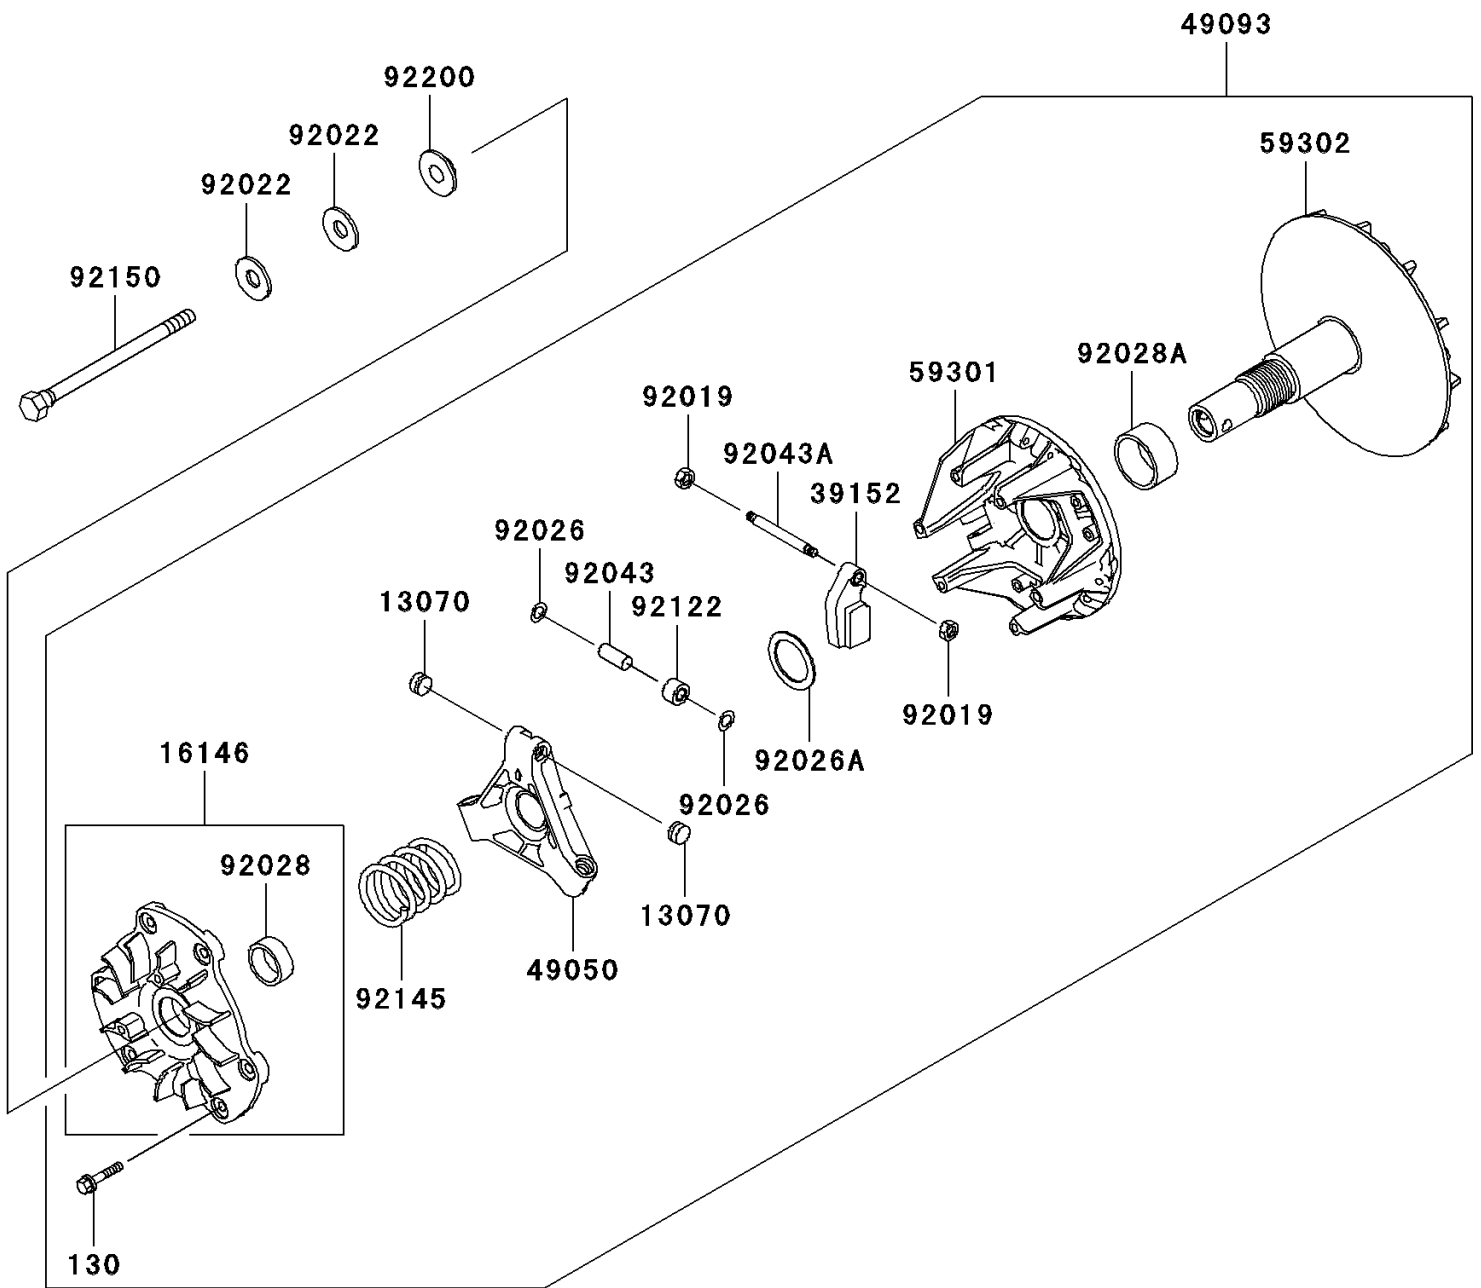

2011 Mule 4010 Trans4x4 PARTS DIAGRAM

Drive Converter

E1391

2011 Mule 4010 Trans4x4 PARTS LIST

Drive Converter

ITEM NAME	PART NUMBER	QUANTITY
GUIDE (Ref # 13070)	13070-1330	6
COVER-ASSY (Ref # 16146)	16146-1219	1
WEIGHT-RAMP (Ref # 39152)	39152-1078	3
SPIDER (Ref # 49050)	49050-0013	1
CONVERTER-ASSY-DRIVE (Ref # 49093)	49093-0023	1
SHEAVE-MOVABLE (Ref # 59301)	59301-1060	1
SHEAVE-COMP (Ref # 59302)	59302-1085	1
NUT,LOCK,6MM (Ref # 92019)	92019-008	6
WASHER,SPECIAL CONICAL (Ref # 92022)	92022-1901	2
SPACER (Ref # 92026)	92026-1512	6
SPACER,32.3X44.3X3.6 (Ref # 92026A)	92026-1591	1
BUSHING (Ref # 92028)	92028-1861	1
BUSHING (Ref # 92028A)	92028-1864	1
PIN (Ref # 92043)	92043-1572	3
PIN (Ref # 92043A)	92043-1573	3
ROLLER (Ref # 92122)	92122-1204	3
SPRING,YELLOW PAINT (Ref # 92145)	92145-0639	1
BOLT,12X163.5 (Ref # 92150)	92150-1008	1
WASHER (Ref # 92200)	92200-1401	1
BOLT-FLANGED,6X30 (Ref # 130)	130CA0630	6