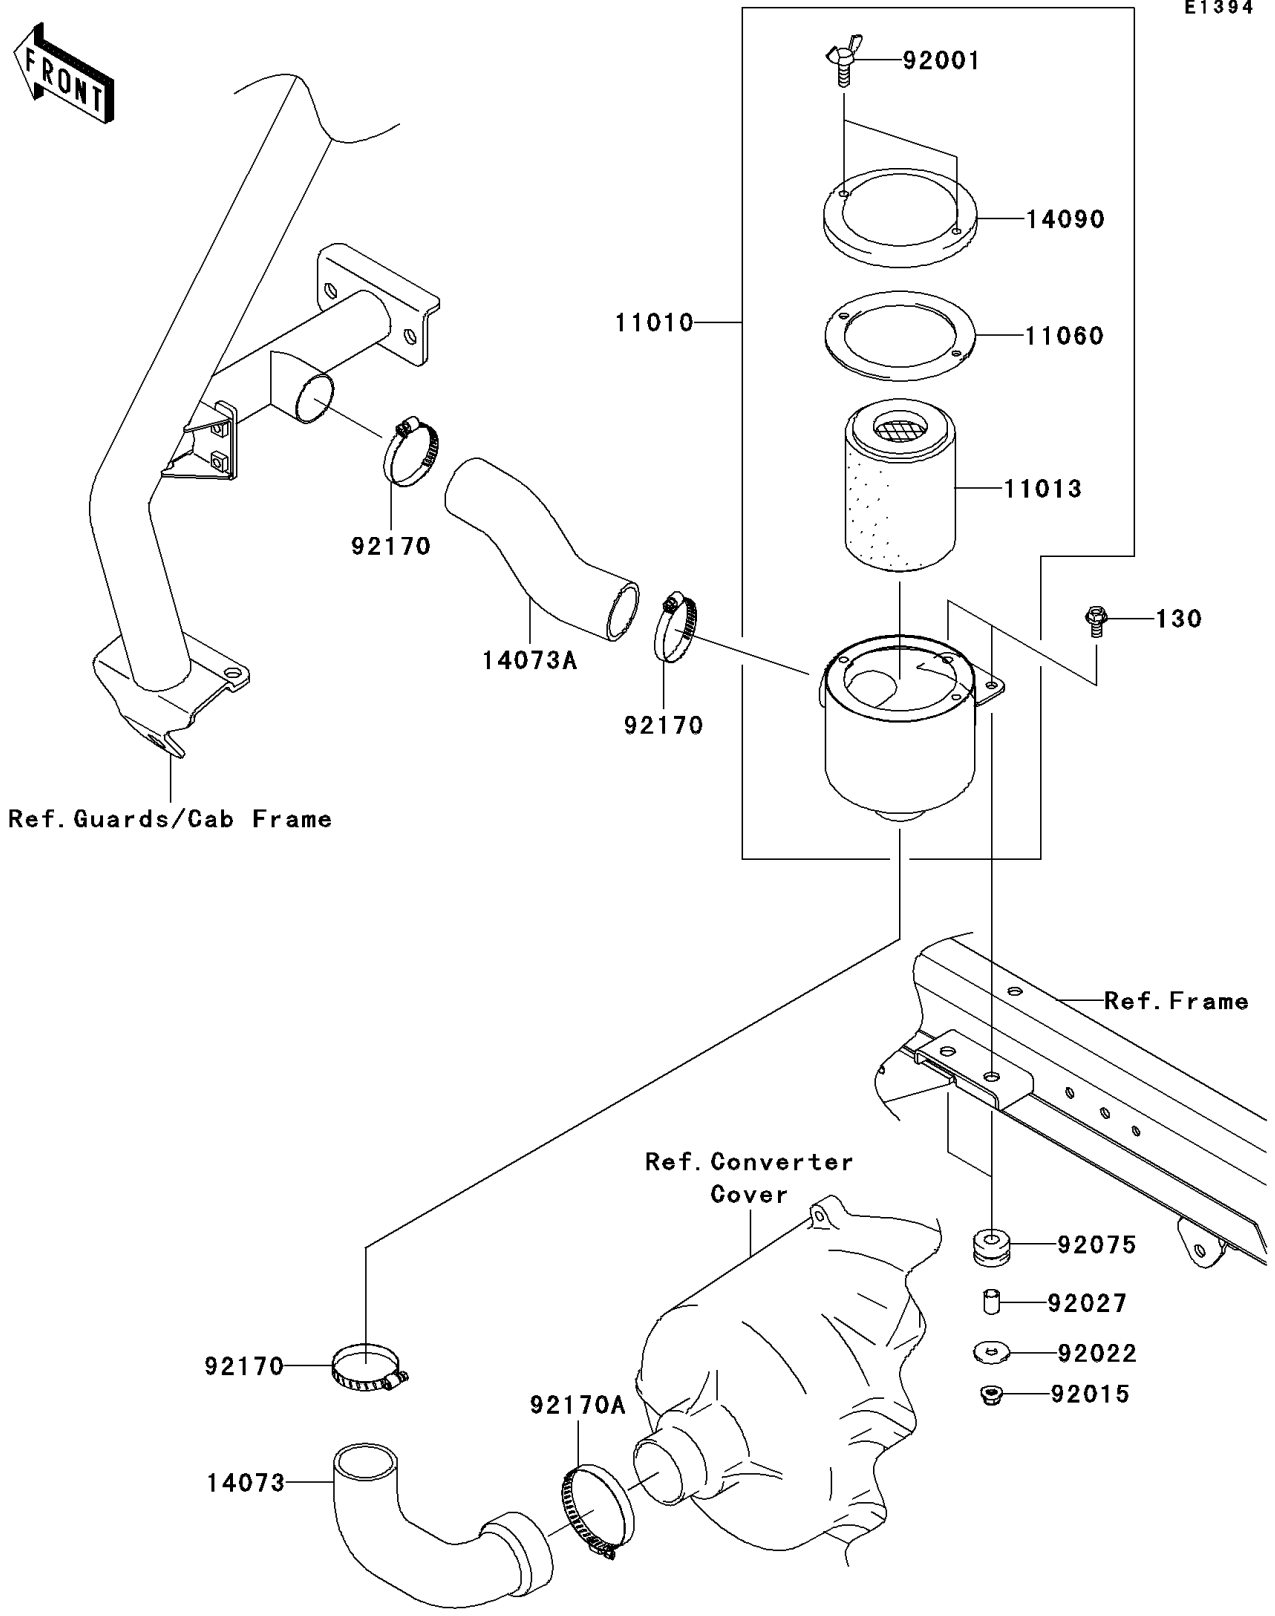

2009 Mule 4010 Trans4x4 PARTS DIAGRAM

Air Cleaner-Belt Converter(R9F-RAFA)

E1394

2009 Mule 4010 Trans4x4 PARTS LIST

Air Cleaner-Belt Converter(R9F-RAFA)

ITEM NAME	PART NUMBER	QUANTITY
FILTER-ASSY-AIR (Ref # 11010)	11010-0055	1
ELEMENT-AIR FILTER (Ref # 11013)	11013-1263	1
GASKET,AIR FILTER CASE (Ref # 11060)	11060-1975	1
DUCT,AIR FILTER-CVT (Ref # 14073)	14073-0198	1
DUCT,BAR-AIR FILTER (Ref # 14073A)	14073-0237	1
COVER,AIR FILTER (Ref # 14090)	14090-1766	1
BOLT,WING,6X15 (Ref # 92001)	92001-1703	2
NUT,8MM (Ref # 92015)	92015-1432	2
WASHER,9X28X2.3 (Ref # 92022)	92022-1632	2
COLLAR,8.8X12X15.5 (Ref # 92027)	92027-1081	2
DAMPER (Ref # 92075)	92075-1736	2
CLAMP (Ref # 92170)	92170-1674	3
CLAMP (Ref # 92170A)	92170-1764	1
BOLT-FLANGED,8X30 (Ref # 130)	130AB0830	2