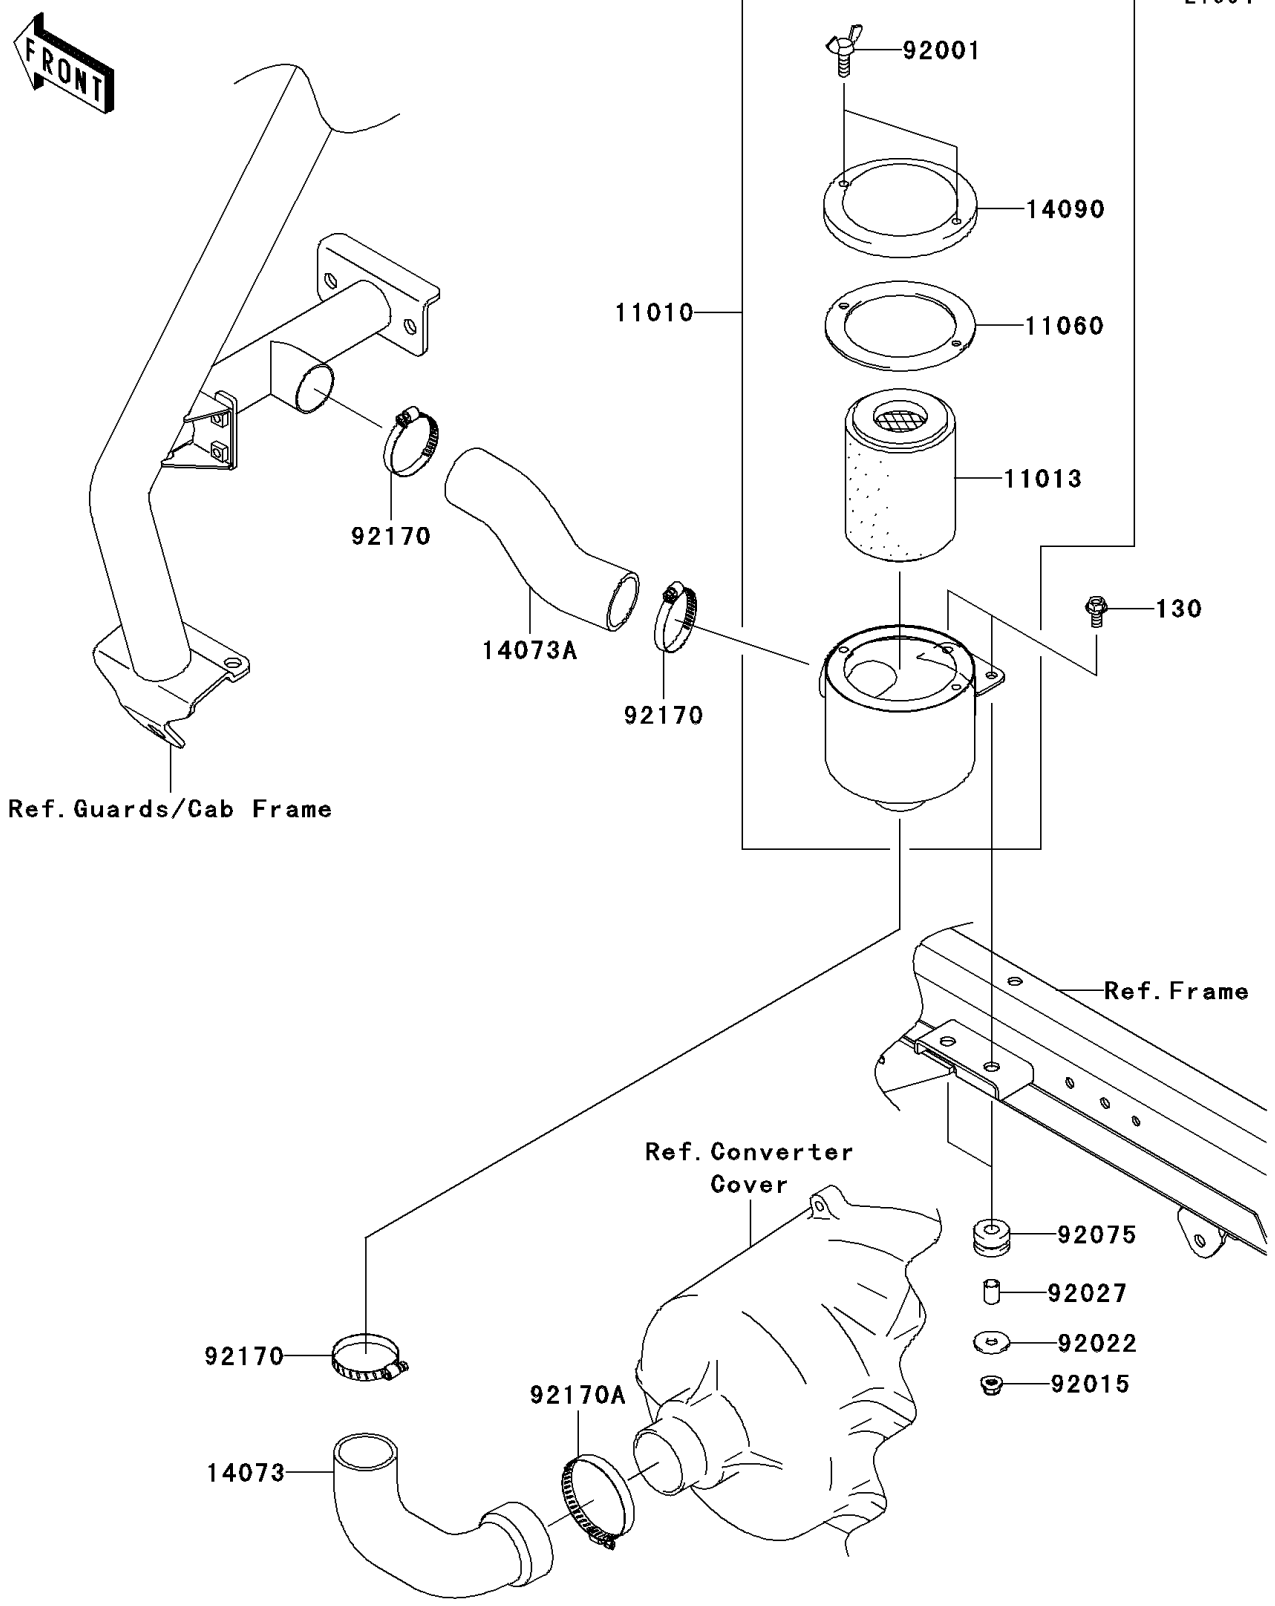

2010 Mule 4010 Trans4x4 PARTS DIAGRAM

Air Cleaner-Belt Converter(R9F-RAFA)

E1394

2010 Mule 4010 Trans4x4 PARTS LIST

Air Cleaner-Belt Converter(R9F-RAFA)

ITEM NAME	PART NUMBER	QUANTITY
FILTER-ASSY-AIR (Ref # 11010)	11010-0055	1
ELEMENT-AIR FILTER (Ref # 11013)	11013-1263	1
GASKET,AIR FILTER CASE (Ref # 11060)	11060-1975	1
DUCT,AIR FILTER-CVT (Ref # 14073)	14073-0198	1
DUCT,BAR-AIR FILTER (Ref # 14073A)	14073-0237	1
COVER,AIR FILTER (Ref # 14090)	14090-1766	1
BOLT,WING,6X15 (Ref # 92001)	92001-1703	2
NUT,8MM (Ref # 92015)	92015-1432	2
WASHER,9X28X2.3 (Ref # 92022)	92022-1632	2
COLLAR,8.8X12X15.5 (Ref # 92027)	92027-1081	2
DAMPER (Ref # 92075)	92075-1736	2
CLAMP (Ref # 92170)	92170-1674	3
CLAMP (Ref # 92170A)	92170-1764	1
BOLT-FLANGED,8X30 (Ref # 130)	130AB0830	2