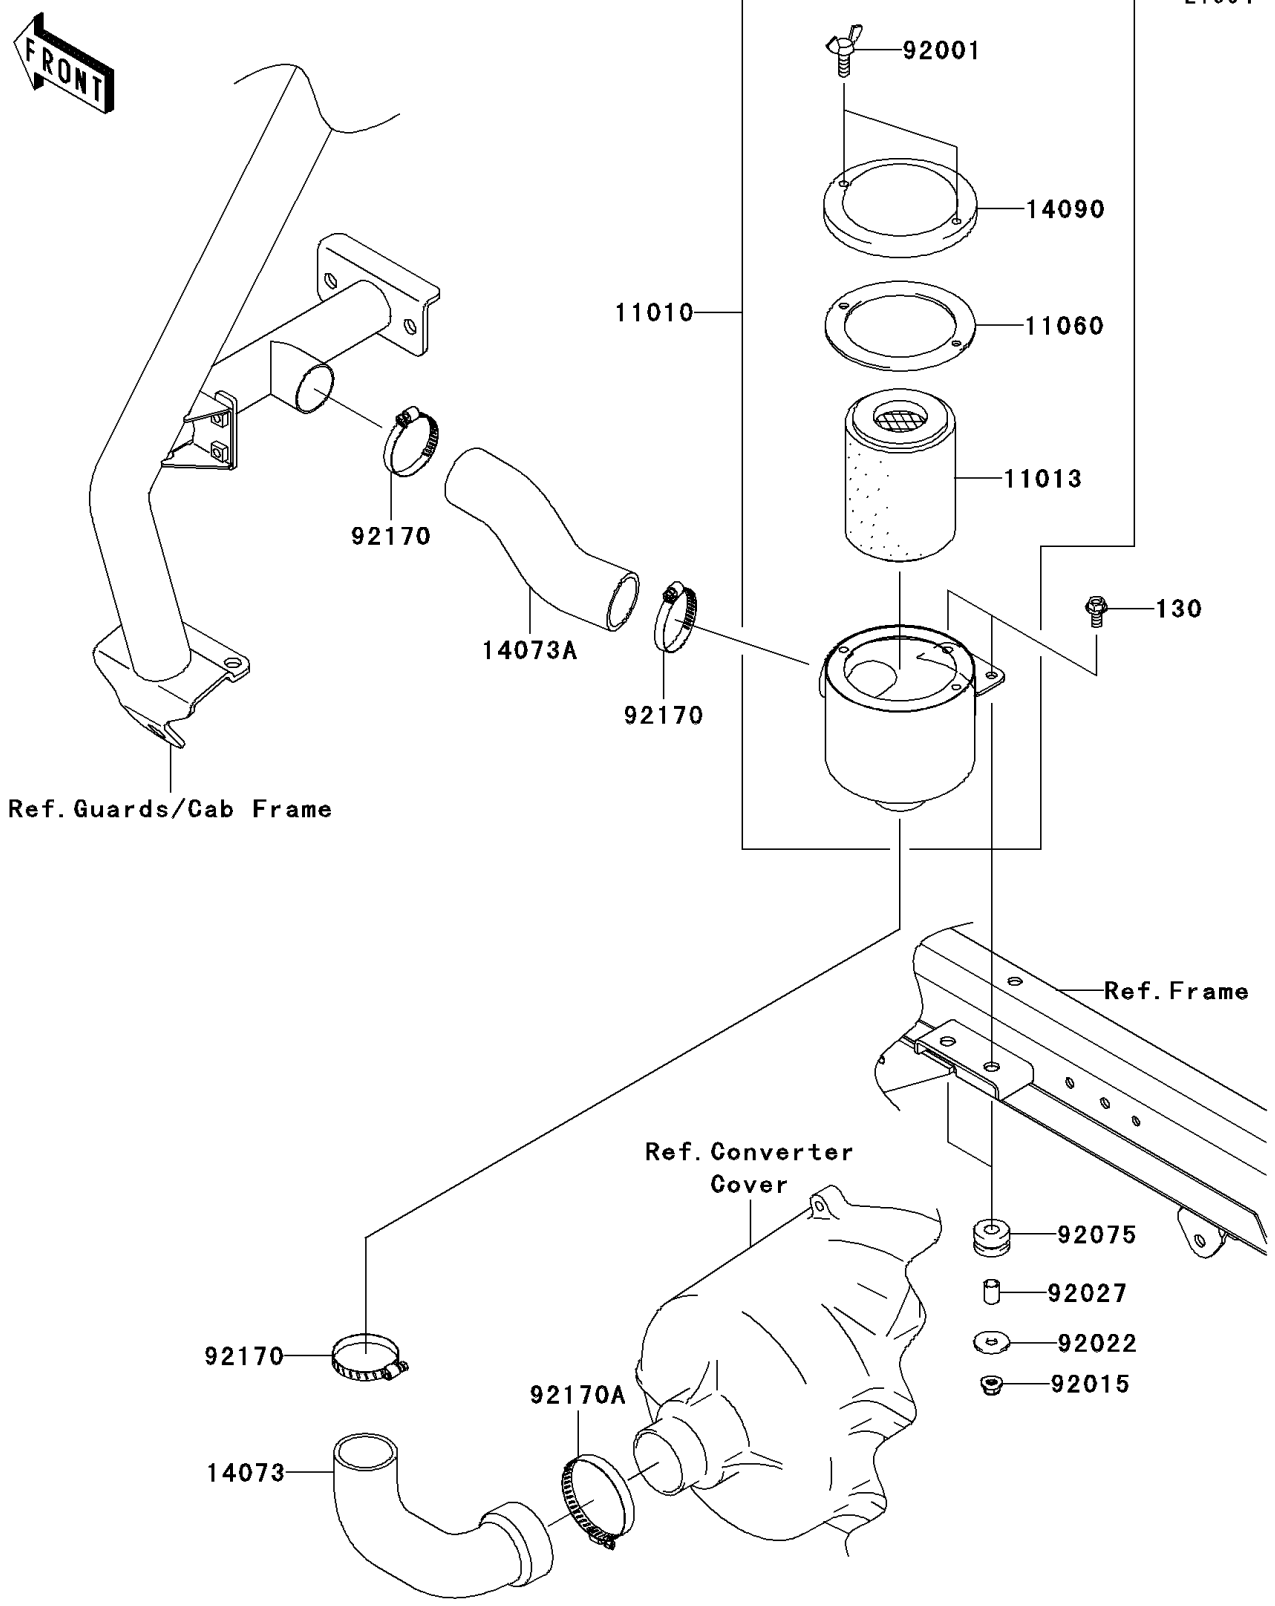

# 2011 Mule 4010 Trans4x4 PARTS DIAGRAM

Air Cleaner-Belt Converter(R9F-RAFA)

E1394

## 2011 Mule 4010 Trans4x4 PARTS LIST

Air Cleaner-Belt Converter(R9F-RAFA)

ITEM NAME	PART NUMBER	QUANTITY
FILTER-ASSY-AIR (Ref # 11010)	11010-0055	1
ELEMENT-AIR FILTER (Ref # 11013)	11013-1263	1
GASKET,AIR FILTER CASE (Ref # 11060)	11060-1975	1
DUCT,AIR FILTER-CVT (Ref # 14073)	14073-0198	1
DUCT,BAR-AIR FILTER (Ref # 14073A)	14073-0237	1
COVER,AIR FILTER (Ref # 14090)	14090-1766	1
BOLT,WING,6X15 (Ref # 92001)	92001-1703	2
NUT,8MM (Ref # 92015)	92015-1432	2
WASHER,9X28X2.3 (Ref # 92022)	92022-1632	2
COLLAR,8.8X12X15.5 (Ref # 92027)	92027-1081	2
DAMPER (Ref # 92075)	92075-1736	2
CLAMP (Ref # 92170)	92170-1674	3
CLAMP (Ref # 92170A)	92170-1764	1
BOLT-FLANGED,8X30 (Ref # 130)	130AB0830	2