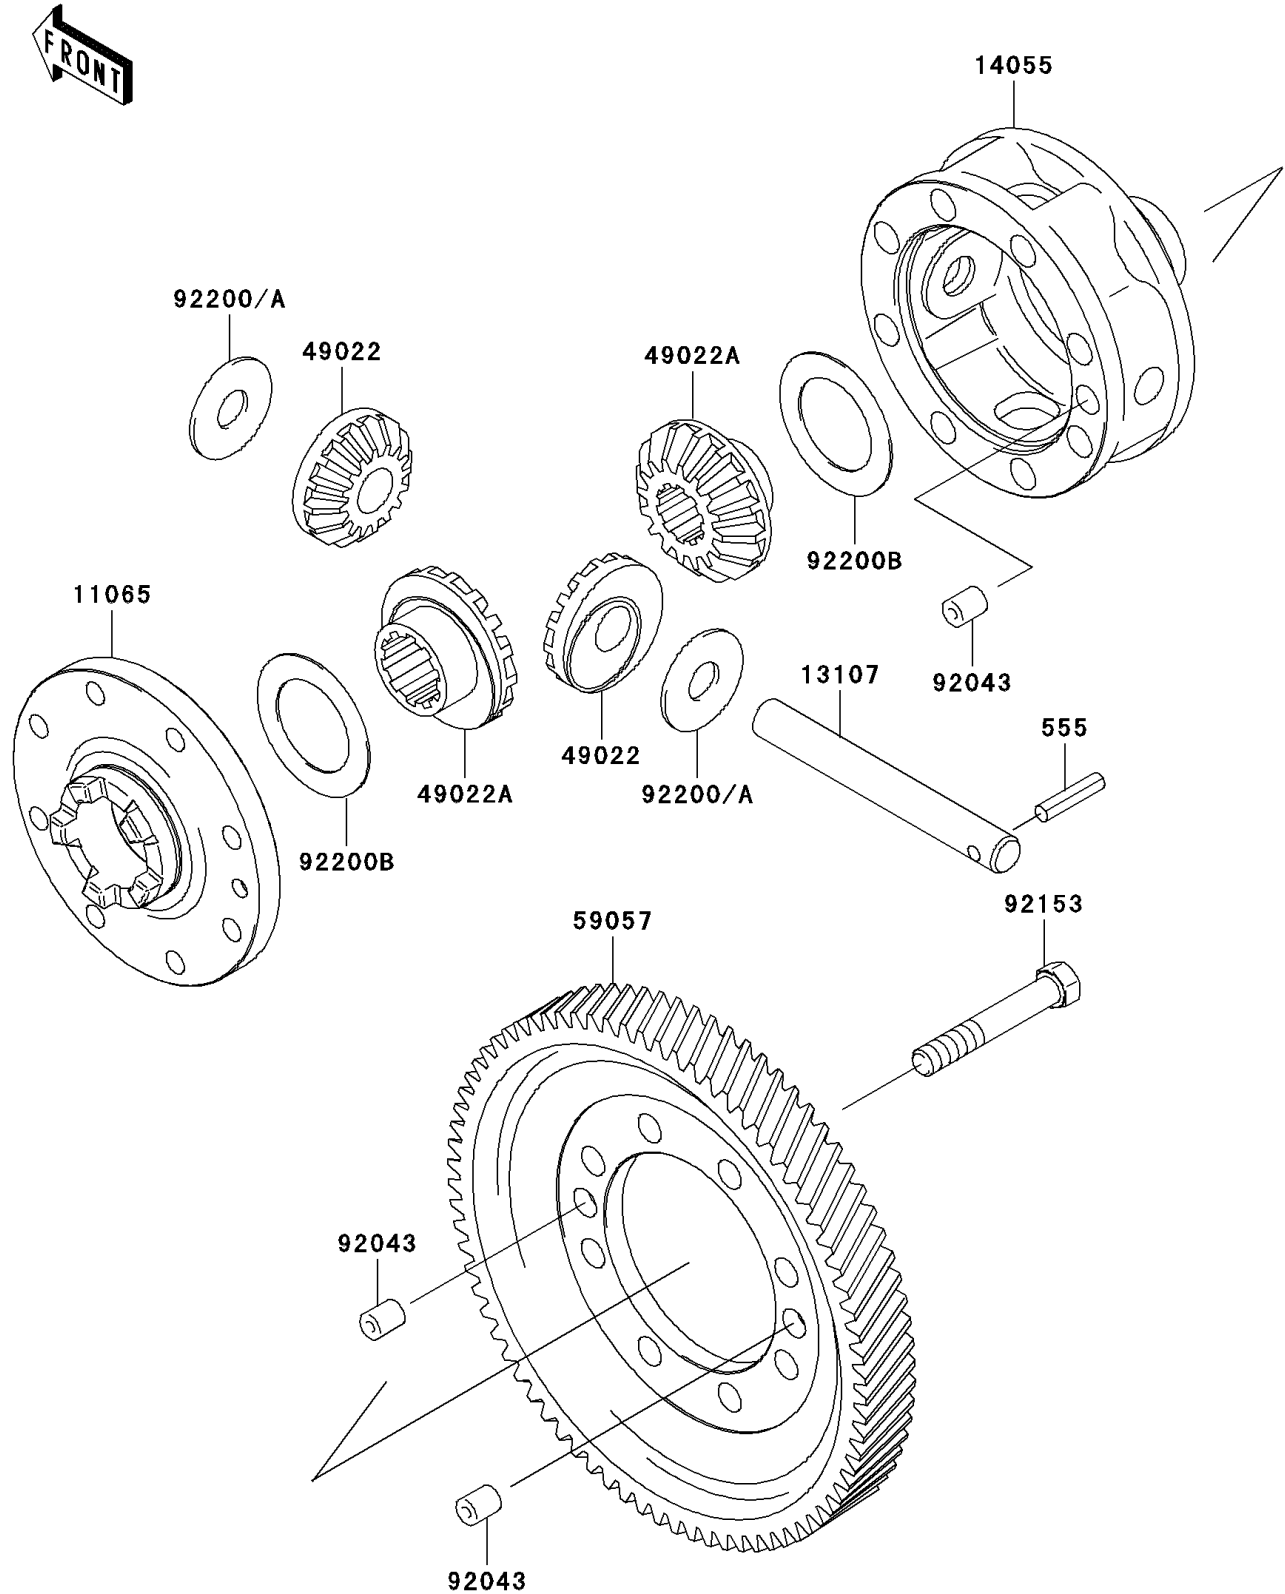

2011 MULE™ 4010 TRANS4x4® PARTS DIAGRAM

Differential

E1451

2011 MULE™ 4010 TRANS4x4® PARTS LIST

Differential

ITEM NAME	PART NUMBER	QUANTITY
CAP,GEAR CASE (Ref # 11065)	11065-0033	1
SHAFT (Ref # 13107)	13107-0009	1
CASE-GEAR,DIFFERENTIAL (Ref # 14055)	14055-0003	1
GEAR-BEVEL,10T (Ref # 49022)	49022-1105	2
GEAR-BEVEL,16T (Ref # 49022A)	49022-1117	2
GEAR-HELICAL,DIFFERENTIAL (Ref # 59057)	59057-0002	1
PIN,10X12 (Ref # 92043)	92043-0029	3
BOLT,10X63 (Ref # 92153)	92153-0331	8
WASHER,14.5X38X1.2 (Ref # 92200)	92200-0021	2
WASHER,14.5X38X1.0 (Ref # 92200A)	92200-1044	AR
WASHER,35.5X54X1.0 (Ref # 92200B)	92200-1045	2
PIN-SPRING (Ref # 555)	555A0525	1