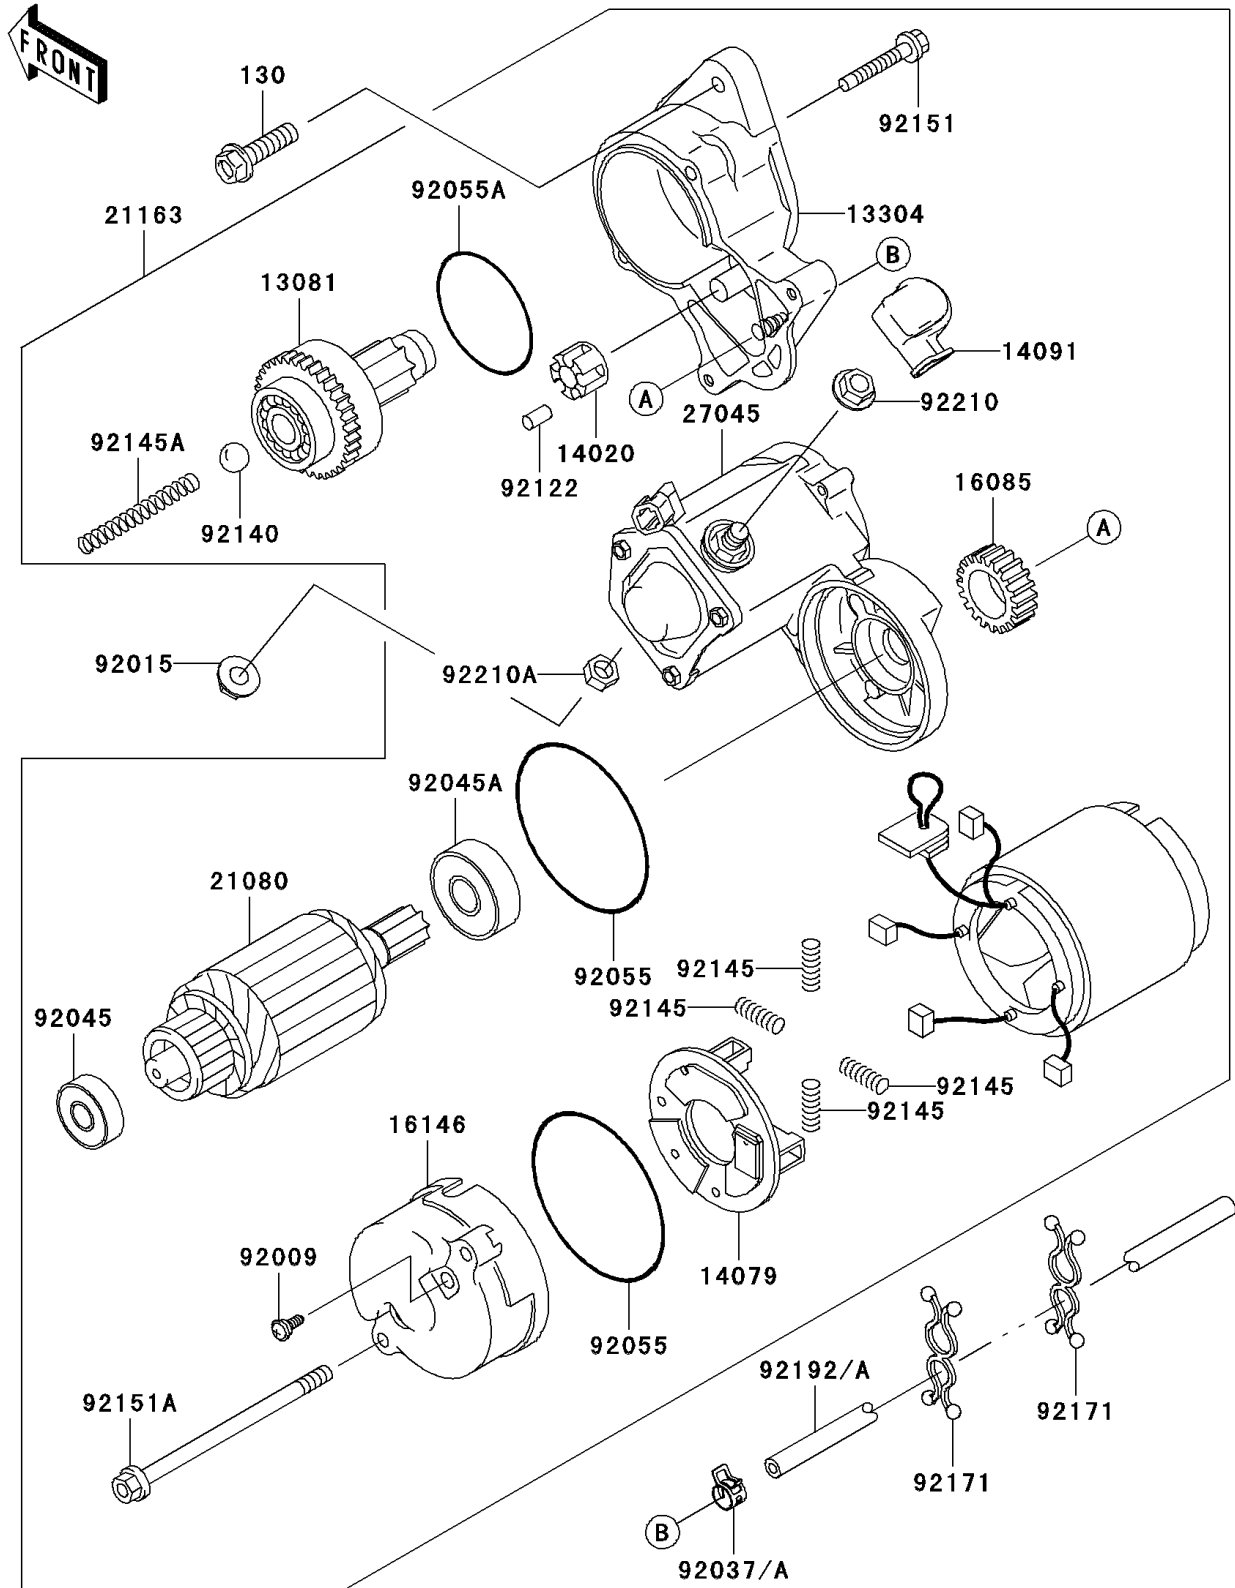

## 2011 MULE™ 4010 TRANS4x4® PARTS LIST

Starter Motor(FD620DE485833-)

| ITEM NAME                        | PART NUMBER | QUANTITY |
|----------------------------------|-------------|----------|
| CLUTCH-ASSY (Ref # 13081)        | 13081-2231  | 1        |
| HOUSING-ASSY (Ref # 13304)       | 13304-2253  | 1        |
| RETAINER (Ref # 14020)           | 14020-2112  | 1        |
| HOLDER-ASSY (Ref # 14079)        | 14079-2064  | 1        |
| COVER (Ref # 14091)              | 14091-2080  | 1        |
| GEAR (Ref # 16085)               | 16085-2055  | 1        |
| COVER-ASSY (Ref # 16146)         | 16146-2243  | 1        |
| ARMATURE (Ref # 21080)           | 21080-2070  | 1        |
| STARTER-ELECTRIC (Ref # 21163)   | 21163-2134  | 1        |
| SWITCH-ASSY (Ref # 27045)        | 27045-2020  | 1        |
| SCREW (Ref # 92009)              | 92009-2455  | 2        |
| NUT,8MM (Ref # 92015)            | 92015-1143  | 1        |
| CLAMP,TUBE (Ref # 92037)         | 92037-1461  | 1        |
| CLAMP (Ref # 92037A)             | 92037-2113  | 1        |
| BEARING-BALL (Ref # 92045)       | 92045-2257  | 1        |
| BEARING-BALL (Ref # 92045A)      | 92045-2258  | 1        |
| RING-O (Ref # 92055)             | 92055-2199  | 2        |
| RING-O (Ref # 92055A)            | 92055-2200  | 1        |
| ROLLER (Ref # 92122)             | 92122-2057  | 5        |
| BALL (Ref # 92140)               | 92140-2061  | 1        |
| SPRING (Ref # 92145)             | 92145-2096  | 4        |
| SPRING (Ref # 92145A)            | 92145-2097  | 1        |
| BOLT (Ref # 92151)               | 92151-2167  | 2        |
| BOLT (Ref # 92151A)              | 92151-2168  | 2        |
| CLAMP (Ref # 92171)              | 92171-0476  | 2        |
| TUBE (Ref # 92192)               | 92192-0815  | 1        |
| TUBE,4.7X9.5X1000 (Ref # 92192A) | 92192-0937  | 1        |
| NUT (Ref # 92210)                | 92210-2084  | 1        |
| NUT (Ref # 92210A)               | 92210-2085  | 1        |