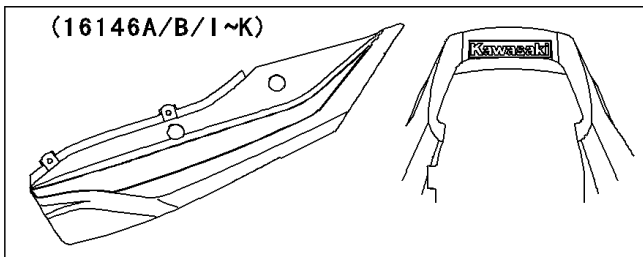

# 2003 ZRX1200R PARTS DIAGRAM

Seat

F2510

WD

WD

(16146A)	Green/White/Purple
(16146B)	Black/Gray/Violet
(16146I)	Green/White /Purple (Color Shift)
(16146J)	Red/Silver /Purple (Color Shift)
(16146K)	Blue/White/Black
(16146P)	Blue/Silver
(16146Q)	Green/Silver
(16146R)	Gray/Silver

### Seat

ITEM NAME	PART NUMBER	QUANTITY
COVER-ASSY,SEAT,GREEN/SILVER (Ref # 16146Q)	16146-5093-479	1
SEAT-ASSY,DUAL,BLACK (Ref # 53001)	53001-1957-MA	1
LEATHER,SEAT,BLACK (Ref # 53003)	53003-1490-MA	1
SCREW,6X14 (Ref # 92009)	92009-1288	4
WASHER,6.5X16X1.0 (Ref # 92022)	92022-1654	4
COVER-ASSY,SEAT,BLUE/SILVER (Ref # 16146P)	16146-5092-478	1
COVER-ASSY,GRAY/SILVER (Ref # 16146R)	16146-5095-480	1