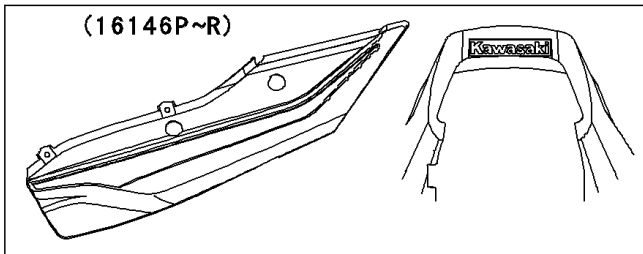

# 2003 ZRX1200R PARTS DIAGRAM

Seat

F2510

WD

WD

(16146A)	Green/White/Purple
(16146B)	Black/Gray/Violet
(16146I)	Green/White /Purple (Color Shift)
(16146J)	Red/Silver /Purple (Color Shift)
(16146K)	Blue/White/Black
(16146P)	Blue/Silver
(16146Q)	Green/Silver
(16146R)	Gray/Silver

### Seat

ITEM NAME	PART NUMBER	QUANTITY
COVER-ASSY,SEAT,GREEN/SILVER (Ref # 16146Q)	16146-5093-479	1
SEAT-ASSY,DUAL,BLACK (Ref # 53001)	53001-1957-MA	1
LEATHER,SEAT,BLACK (Ref # 53003)	53003-1490-MA	1
SCREW,6X14 (Ref # 92009)	92009-1288	4
WASHER,6.5X16X1.0 (Ref # 92022)	92022-1654	4
COVER-ASSY,SEAT,BLUE/SILVER (Ref # 16146P)	16146-5092-478	1
COVER-ASSY,GRAY/SILVER (Ref # 16146R)	16146-5095-480	1