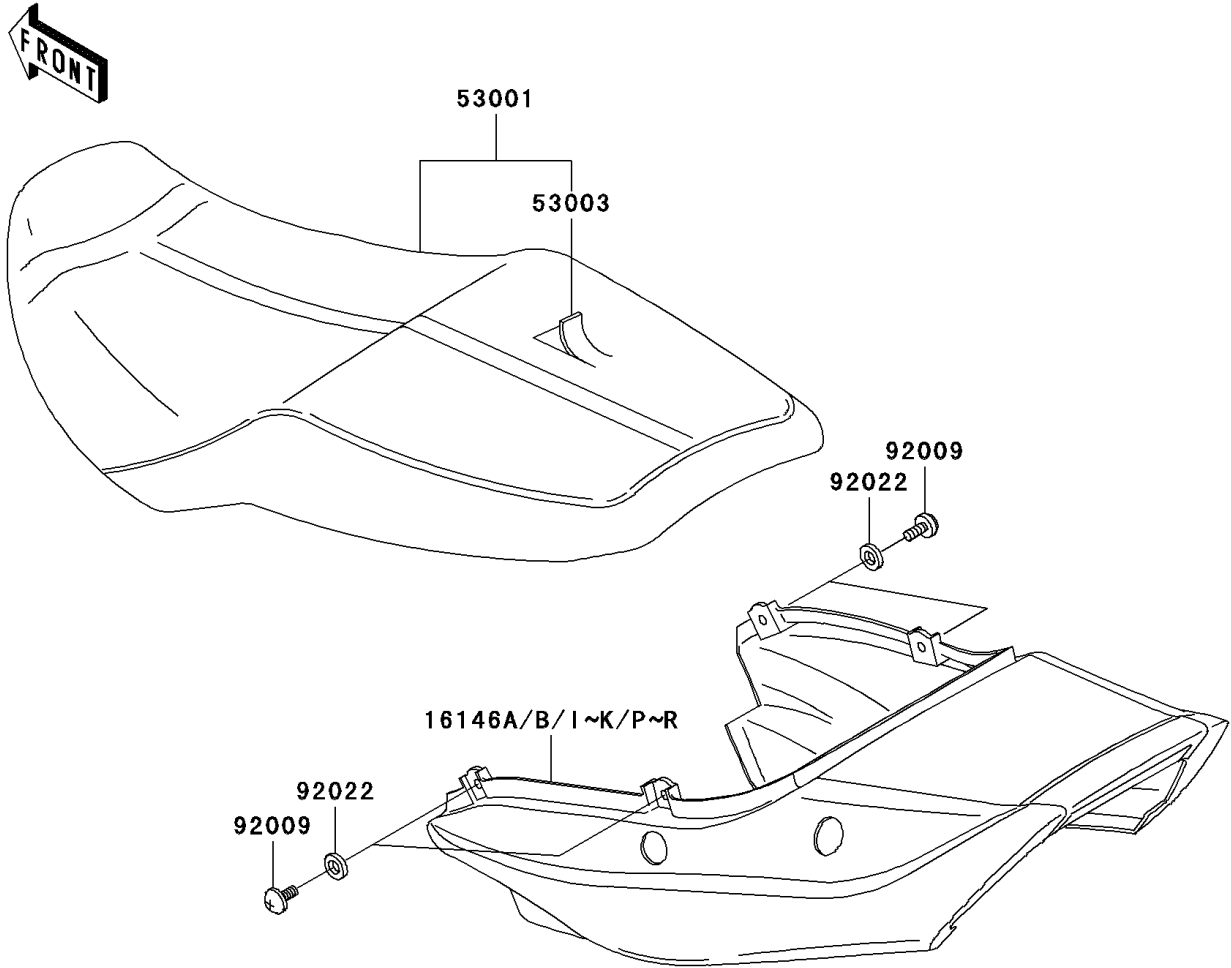

# 2003 ZRX1200R PARTS DIAGRAM

Seat

F2510

WD

WD

(16146A)	Green/White/Purple
(16146B)	Black/Gray/Violet
(16146I)	Green/White /Purple (Color Shift)
(16146J)	Red/Silver /Purple (Color Shift)
(16146K)	Blue/White/Black
(16146P)	Blue/Silver
(16146Q)	Green/Silver
(16146R)	Gray/Silver

## 2003 ZRX1200R PARTS LIST

### Seat

ITEM NAME	PART NUMBER	QUANTITY
COVER-ASSY,SEAT,GREEN/SILVER (Ref # 16146Q)	16146-5093-479	1
SEAT-ASSY,DUAL,BLACK (Ref # 53001)	53001-1957-MA	1
LEATHER,SEAT,BLACK (Ref # 53003)	53003-1490-MA	1
SCREW,6X14 (Ref # 92009)	92009-1288	4
WASHER,6.5X16X1.0 (Ref # 92022)	92022-1654	4
COVER-ASSY,SEAT,BLUE/SILVER (Ref # 16146P)	16146-5092-478	1
COVER-ASSY,GRAY/SILVER (Ref # 16146R)	16146-5095-480	1