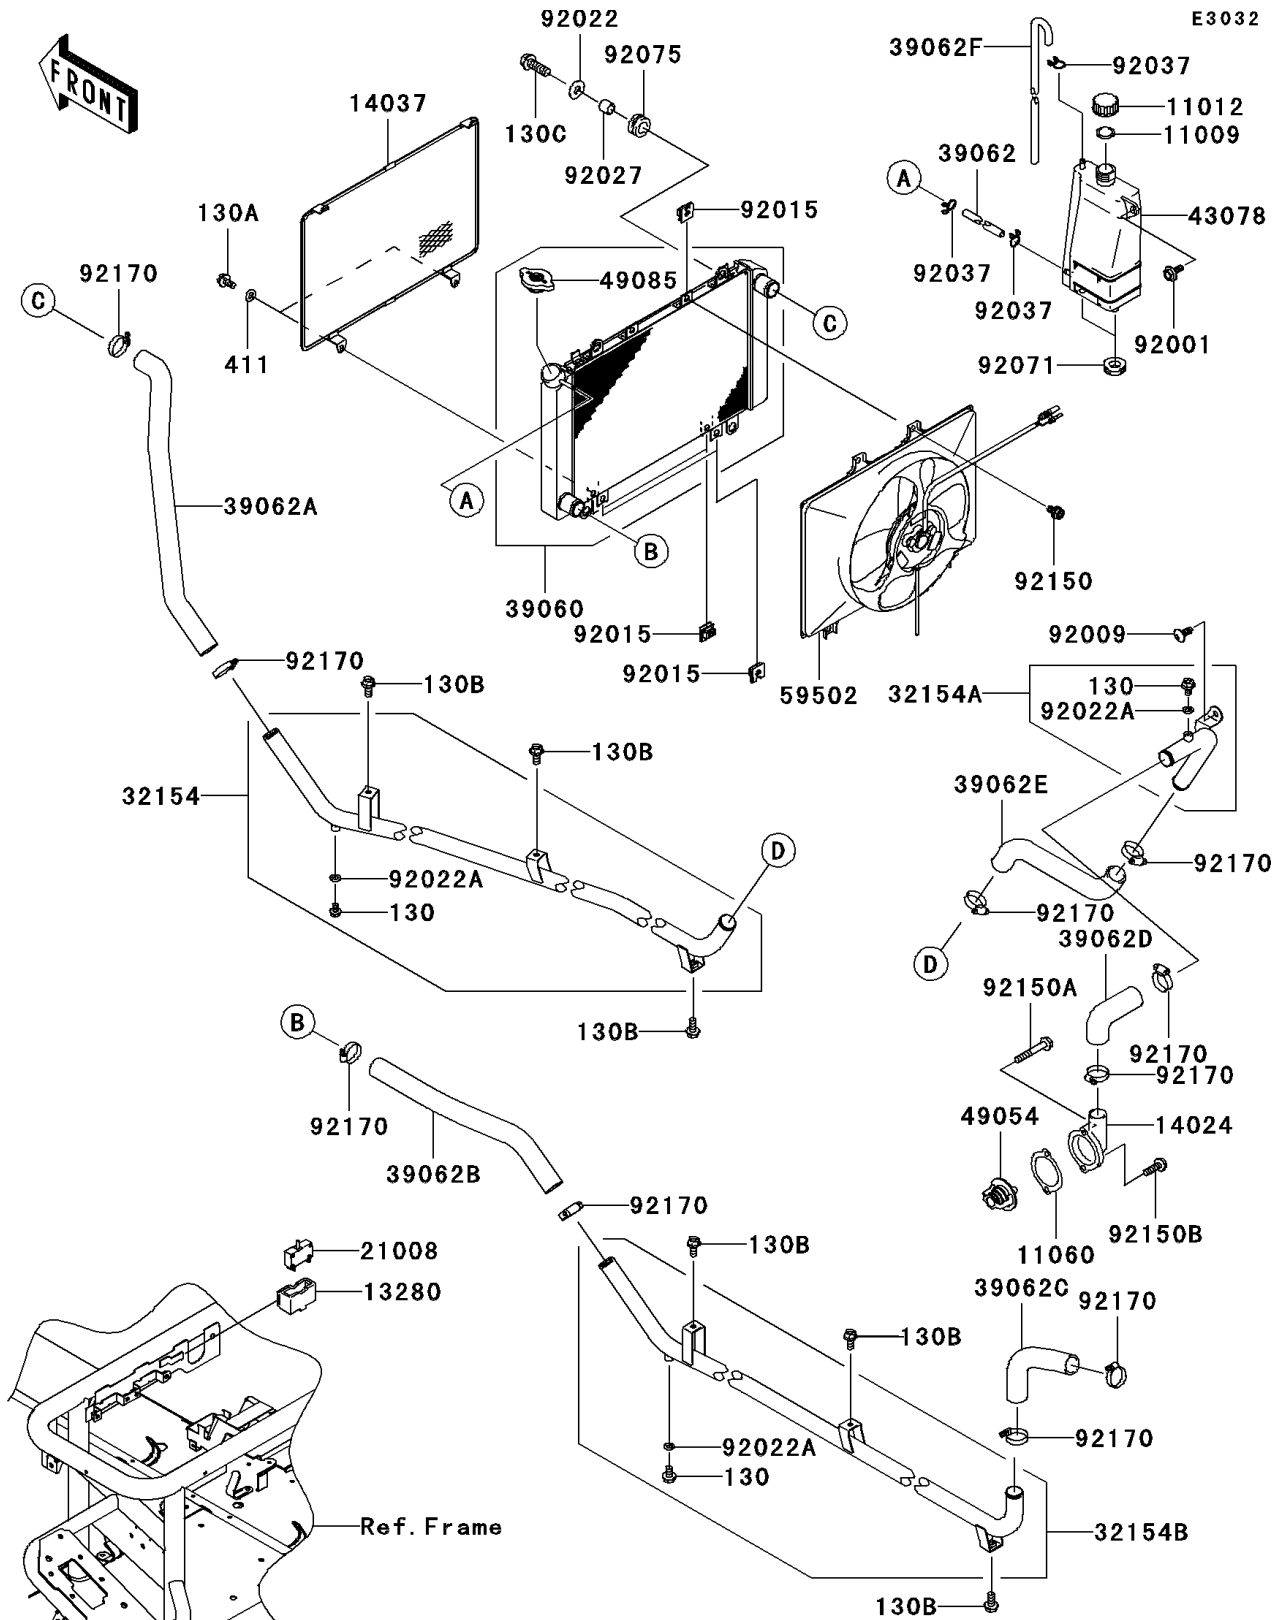

2011 MULE™ 4010 TRANS4x4® PARTS DIAGRAM

Radiator

2011 MULE™ 4010 TRANS4x4® PARTS LIST

Radiator

| ITEM NAME | PART NUMBER | QUANTITY |
|--|-------------|----------|
| GASKET,RESERVOIR TANK CAP (Ref # 11009) | 11009-1145 | 1 |
| CAP (Ref # 11012) | 11012-1084 | 1 |
| GASKET,THERMOSTAT COVER (Ref # 11060) | 11060-2084 | 1 |
| HOLDER,BREAKER (Ref # 13280) | 13280-0082 | 1 |
| COVER,THERMOSTAT (Ref # 14024) | 14024-2293 | 1 |
| SCREEN (Ref # 14037) | 14037-0088 | 1 |
| BREAKER,FAN MOTOR (Ref # 21008) | 21008-0001 | 1 |
| PIPE,RH FR (Ref # 32154) | 32154-7503 | 1 |
| PIPE,RH RR (Ref # 32154A) | 32154-7505 | 1 |
| PIPE,LH (Ref # 32154B) | 32154-7507 | 1 |
| RADIATOR (Ref # 39060) | 39060-0066 | 1 |
| HOSE-COOLING,5.5X10.5X650 (Ref # 39062) | 39062-0266 | 1 |
| HOSE-COOLING,LH PIPE-RAD. (Ref # 39062A) | 39062-0282 | 1 |
| HOSE-COOLING,RAD.-LH PIPE (Ref # 39062B) | 39062-0283 | 1 |
| HOSE-COOLING,LH PIPE-E/G (Ref # 39062C) | 39062-0286 | 1 |
| HOSE-COOLING (Ref # 39062D) | 39062-1832 | 1 |
| HOSE-COOLING (Ref # 39062E) | 39062-7502 | 1 |
| HOSE-COOLING,DRAIN (Ref # 39062F) | 39062-7507 | 1 |
| RESERVOIR (Ref # 43078) | 43078-1185 | 1 |
| THERMOSTAT (Ref # 49054) | 49054-2056 | 1 |
| CAP-ASSY-PRESSURE (Ref # 49085) | 49085-1066 | 1 |
| FAN-ASSY (Ref # 59502) | 59502-0042 | 1 |
| BOLT,W/P,6X16 (Ref # 92001) | 92001-1860 | 1 |
| SCREW,TAPPING,6X16 (Ref # 92009) | 92009-1166 | 1 |
| NUT (Ref # 92015) | 92015-1487 | 6 |
| WASHER,8.5X20X1.6,BLACK (Ref # 92022) | 92022-1317 | 4 |
| WASHER,6.2X11X1 (Ref # 92022A) | 92022-304 | 3 |
| COLLAR,8.8X12X10.7 (Ref # 92027) | 92027-102 | 4 |
| CLAMP,TUBE (Ref # 92037) | 92037-147 | 3 |