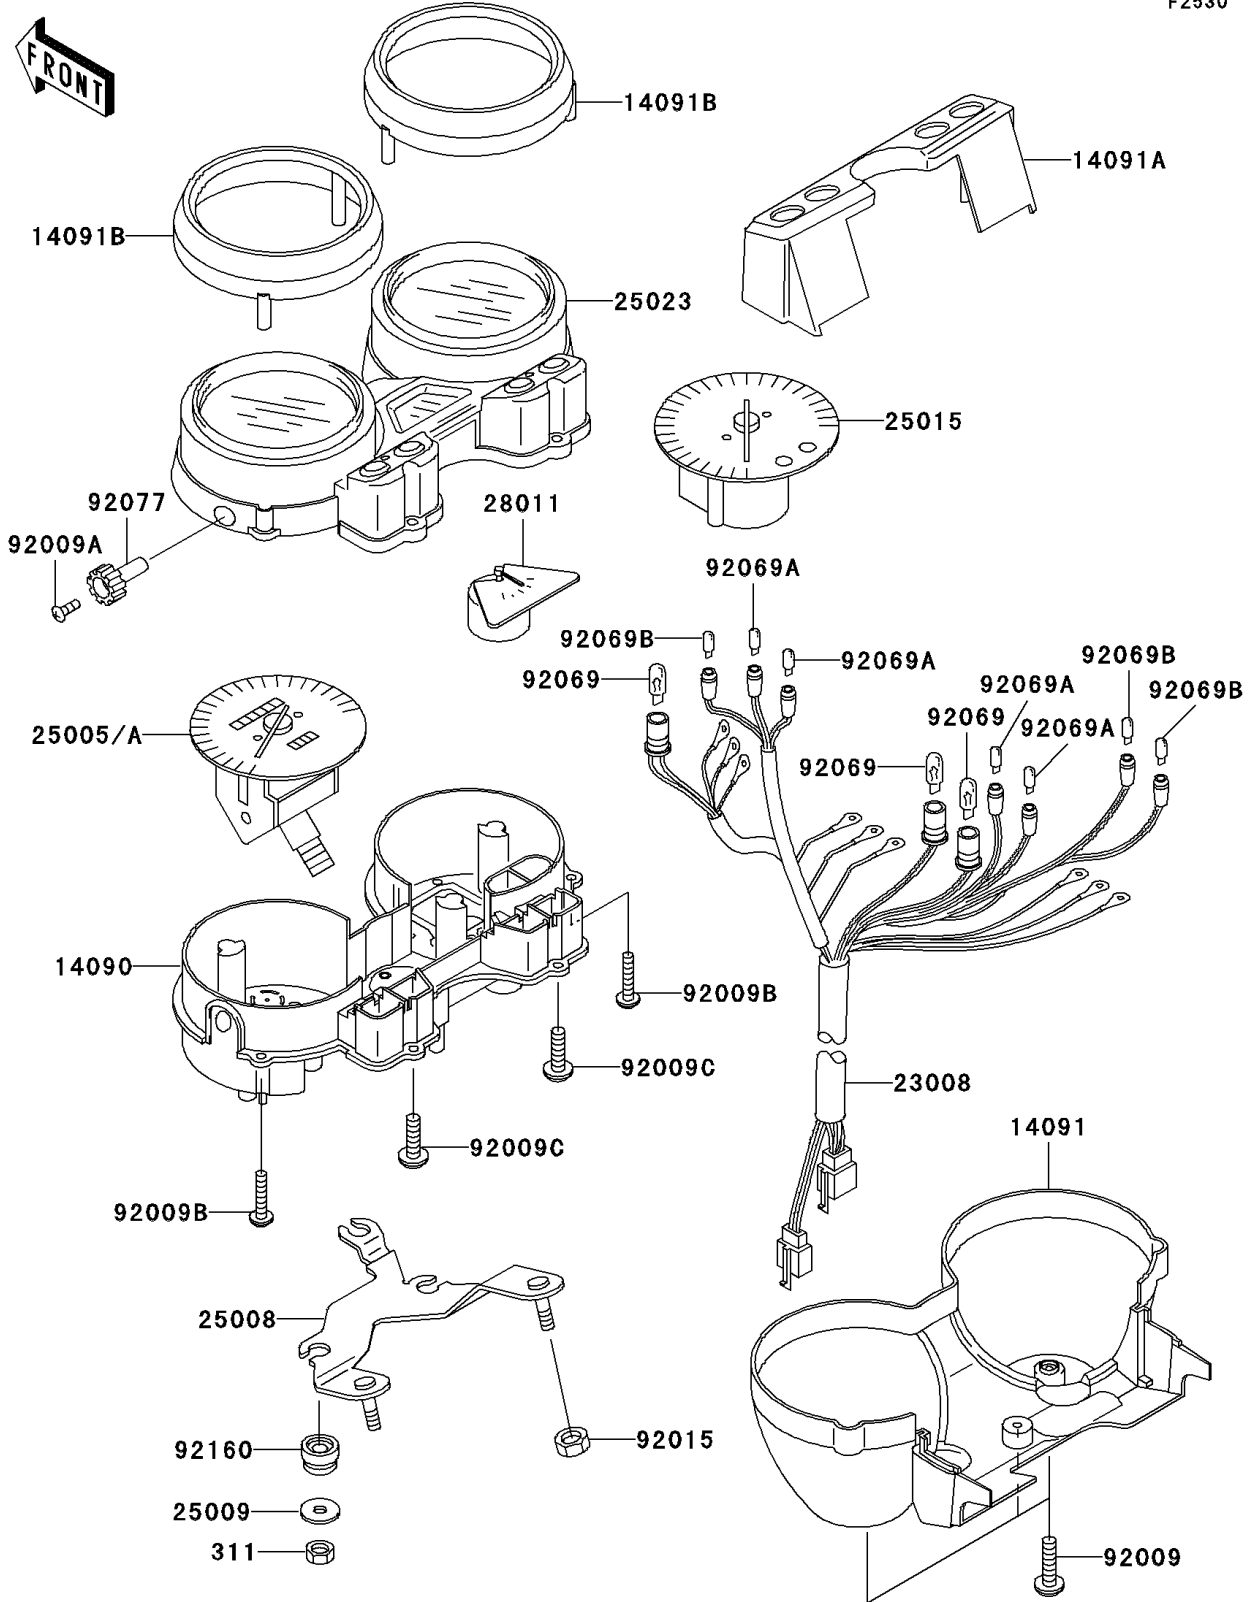

2003 ZRX1200R PARTS DIAGRAM

Meter(s)

F2530

2003 ZRX1200R PARTS LIST

Meter(s)

ITEM NAME	PART NUMBER	QUANTITY
NUT-HEX (Ref # 311)	311C0500	3
COVER,METER HOUSING (Ref # 14090)	14090-1842	1
COVER,METER,LWR (Ref # 14091)	14091-1105	1
COVER,PILOT BOX,UPP (Ref # 14091A)	14091-1154	1
COVER,SPEEDO&TACHOMETER (Ref # 14091B)	14091-1326	2
SOCKET-ASSY,METER (Ref # 23008)	23008-1583	1
BRACKET-METER (Ref # 25008)	25008-1213	1
WASHER,5.2X16X1.2 (Ref # 25009)	25009-004	3
TACHOMETER,X1000R/MIN (Ref # 25015)	25015-1364	1
COVER-METER CASE,UPP (Ref # 25023)	25023-1230	1
METER,FUEL (Ref # 28011)	28011-1216	1
SCREW,4X16,BLACK (Ref # 92009)	92009-1158	3
SCREW,2X6,BLACK (Ref # 92009A)	92009-1172	1
SCREW,TAPPING,3X16 (Ref # 92009B)	92009-1391	4
SCREW,TAPPING,4X14 (Ref # 92009C)	92009-1503	2
NUT,FLANGED,6MM,BLACK (Ref # 92015)	92015-1233	2
BULB,12V 1.7W,T10 (Ref # 92069)	92069-1059	3
BULB,12V 3W,T6.5 (Ref # 92069A)	92069-1068	4
BULB,12V 1.7W,T6.5 (Ref # 92069B)	92069-1070	3
KNOB,METER (Ref # 92077)	92077-1073	1
DAMPER (Ref # 92160)	92160-1178	3
SPEEDOMETER,KPH (Ref # 25005)	25005-1691	1
SPEEDOMETER,MPH (Ref # 25005A)	25005-1692	1