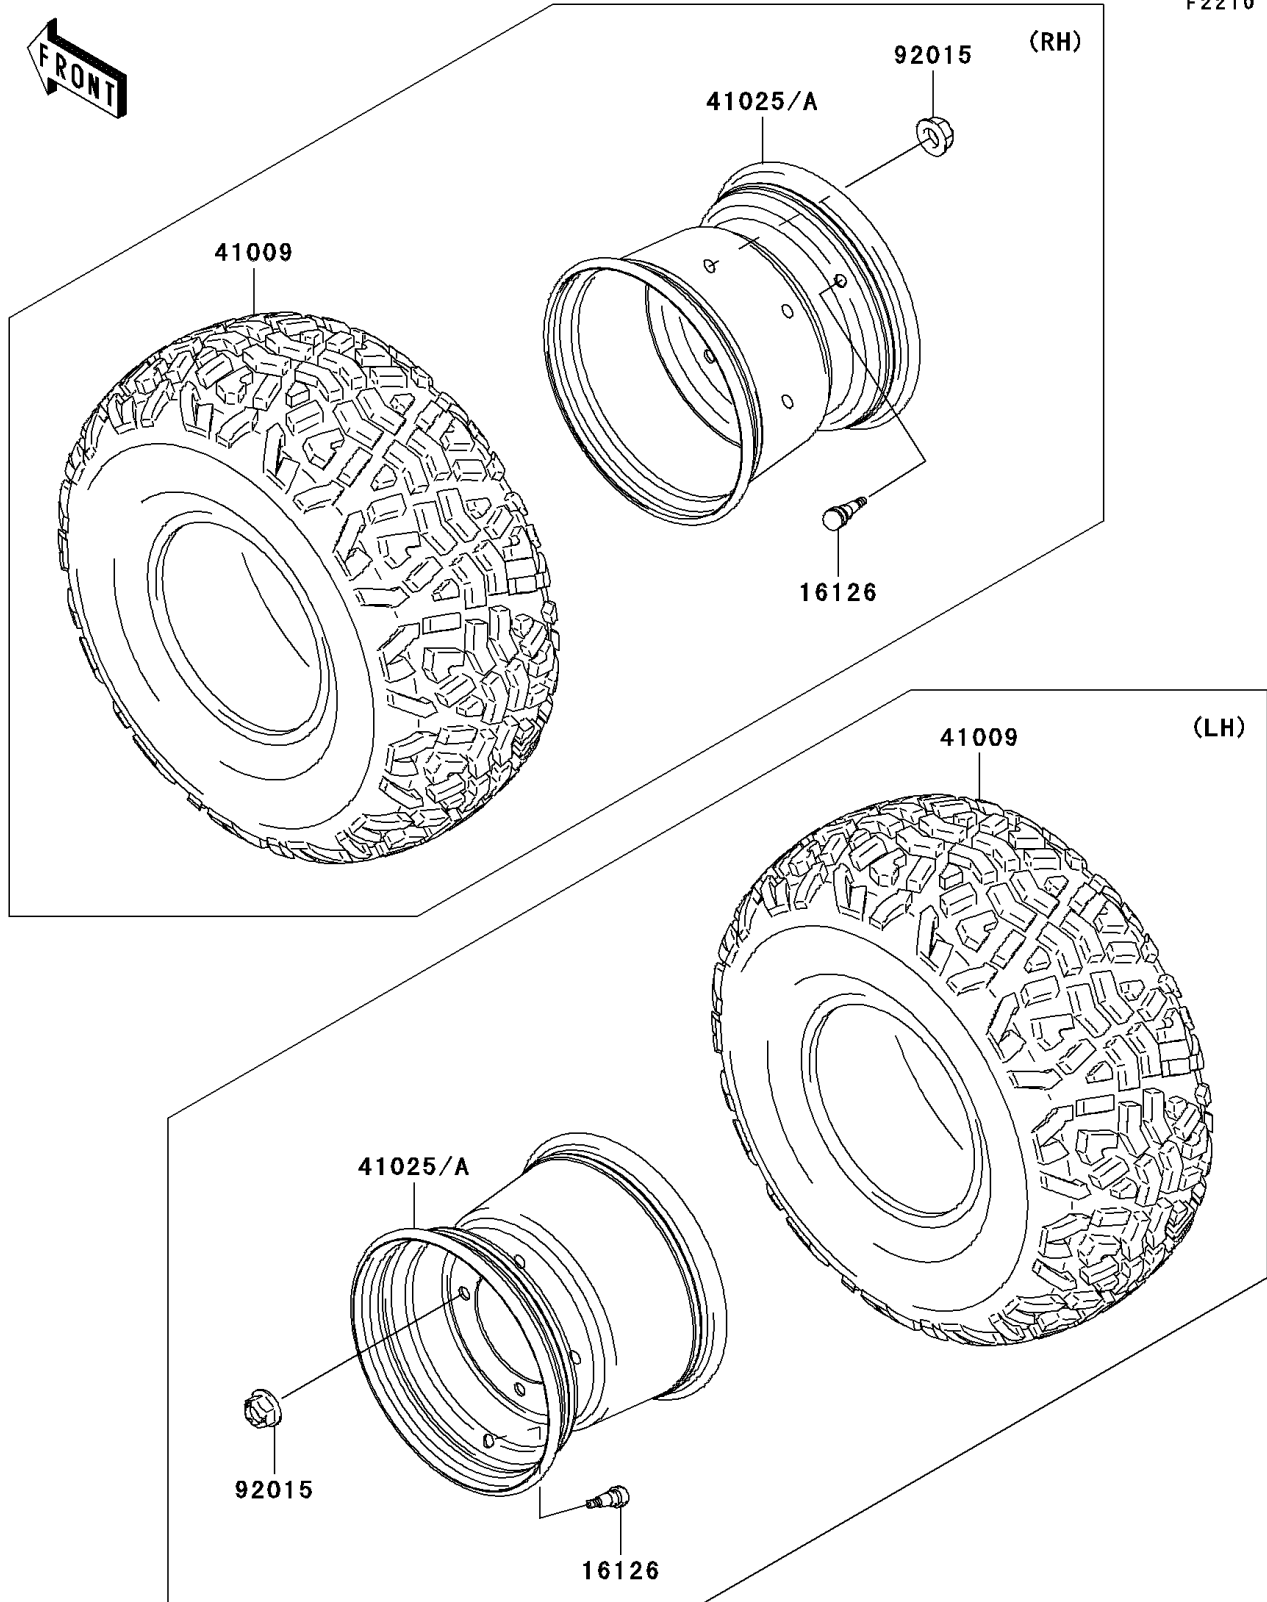

# 2010 Mule 4010 Trans4x4 PARTS DIAGRAM

Wheels/Tires

F2210

## 2010 Mule 4010 Trans4x4 PARTS LIST

### Wheels/Tires

ITEM NAME	PART NUMBER	QUANTITY
VALVE (Ref # 16126)	16126-4001	4
TIRE,23X11.00-10 4PR,KT869(D) (Ref # 41009)	41009-0261	4
NUT,12MM (Ref # 92015)	92015-1706	16