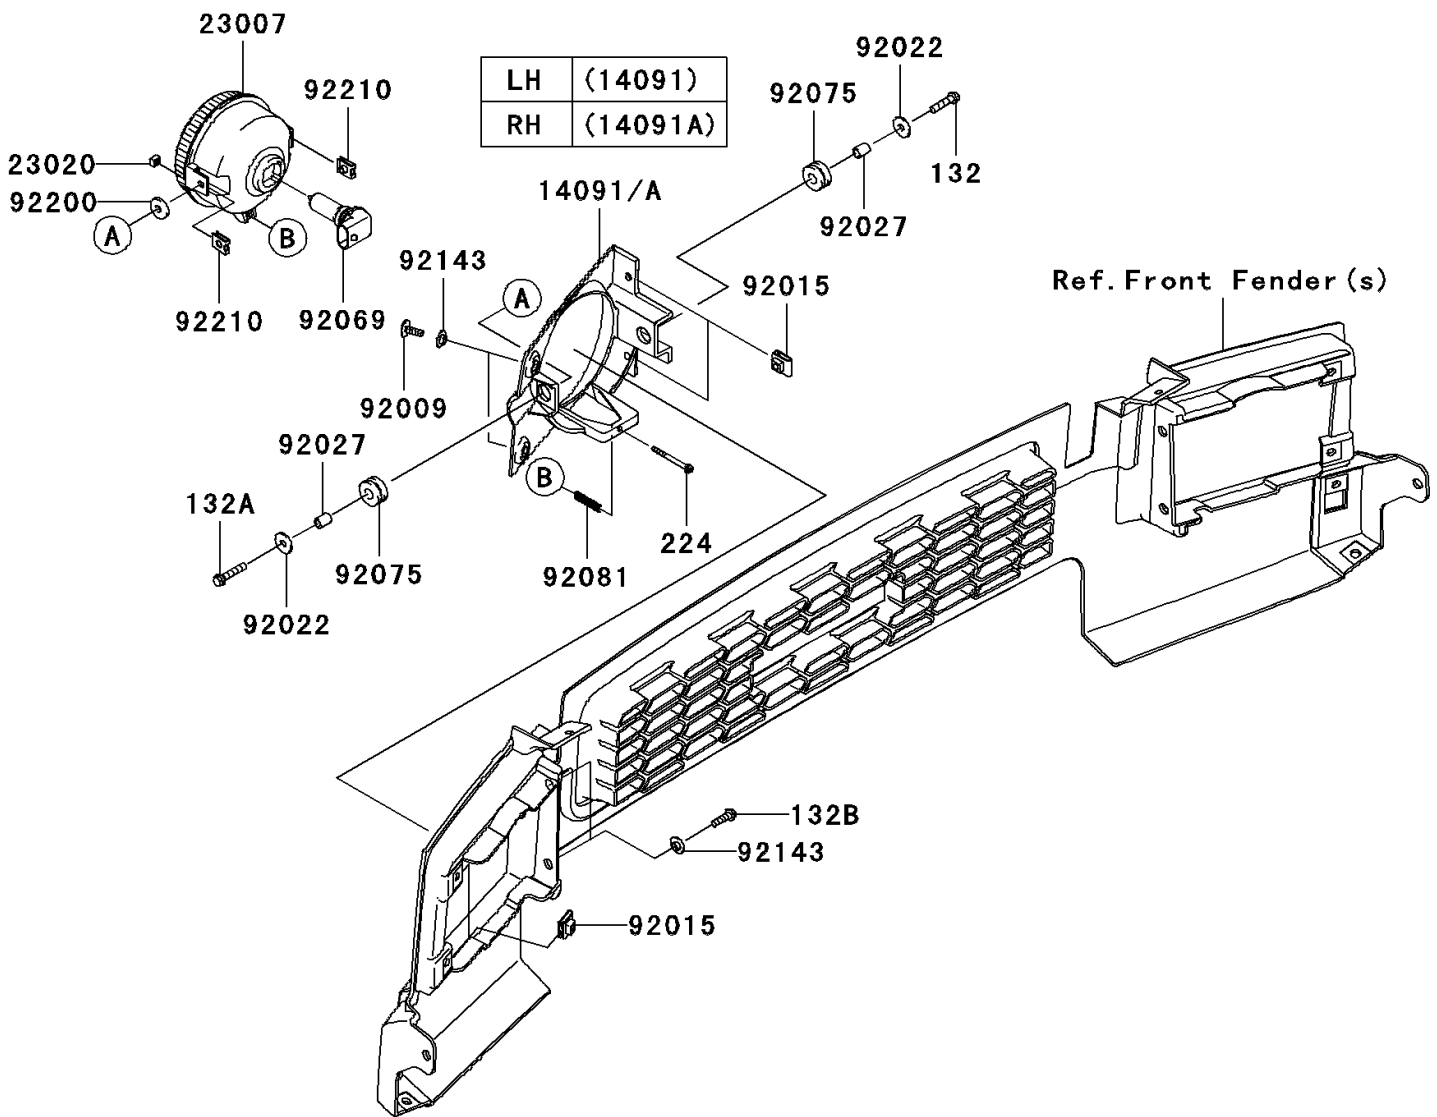

# 2011 Mule 4010 Trans4x4 PARTS DIAGRAM

Headlight(s)

F2710

## 2011 Mule 4010 Trans4x4 PARTS LIST

### Headlight(s)

ITEM NAME	PART NUMBER	QUANTITY
COVER,HEAD LAMP,LH (Ref # 14091)	14091-0827	1
COVER,HEAD LAMP,RH (Ref # 14091A)	14091-0828	1
LENS-COMP,HEAD LAMP (Ref # 23007)	23007-0096	2
NUT,4MM,FOCUS ADJUST (Ref # 23020)	23020-018	2
SCREW,6X16 (Ref # 92009)	92009-1621	4
NUT,CLAMP,6MM (Ref # 92015)	92015-1678	8
WASHER,6.5X20X1.6 (Ref # 92022)	92022-125	4
COLLAR,6.8X10X12 (Ref # 92027)	92027-162	4
BULB,12V 35/35W (Ref # 92069)	92069-0019	2
DAMPER (Ref # 92075)	92075-1690	4
SPRING,FOCUS ADJUST (Ref # 92081)	92081-1896	2
COLLAR (Ref # 92143)	92143-1087	8
WASHER,6.5X20X3.2 (Ref # 92200)	92200-0359	2
NUT (Ref # 92210)	92210-1125	4
BOLT-FLANGED-SMALL,6X25 (Ref # 132)	132BA0625	2
BOLT-FLANGED-SMALL,6X30 (Ref # 132A)	132BA0630	2
BOLT-FLANGED-SMALL,6X20 (Ref # 132B)	132BB0620	4
SCREW-PAN-WP-CROS,4X45 (Ref # 224)	224AA0445	2