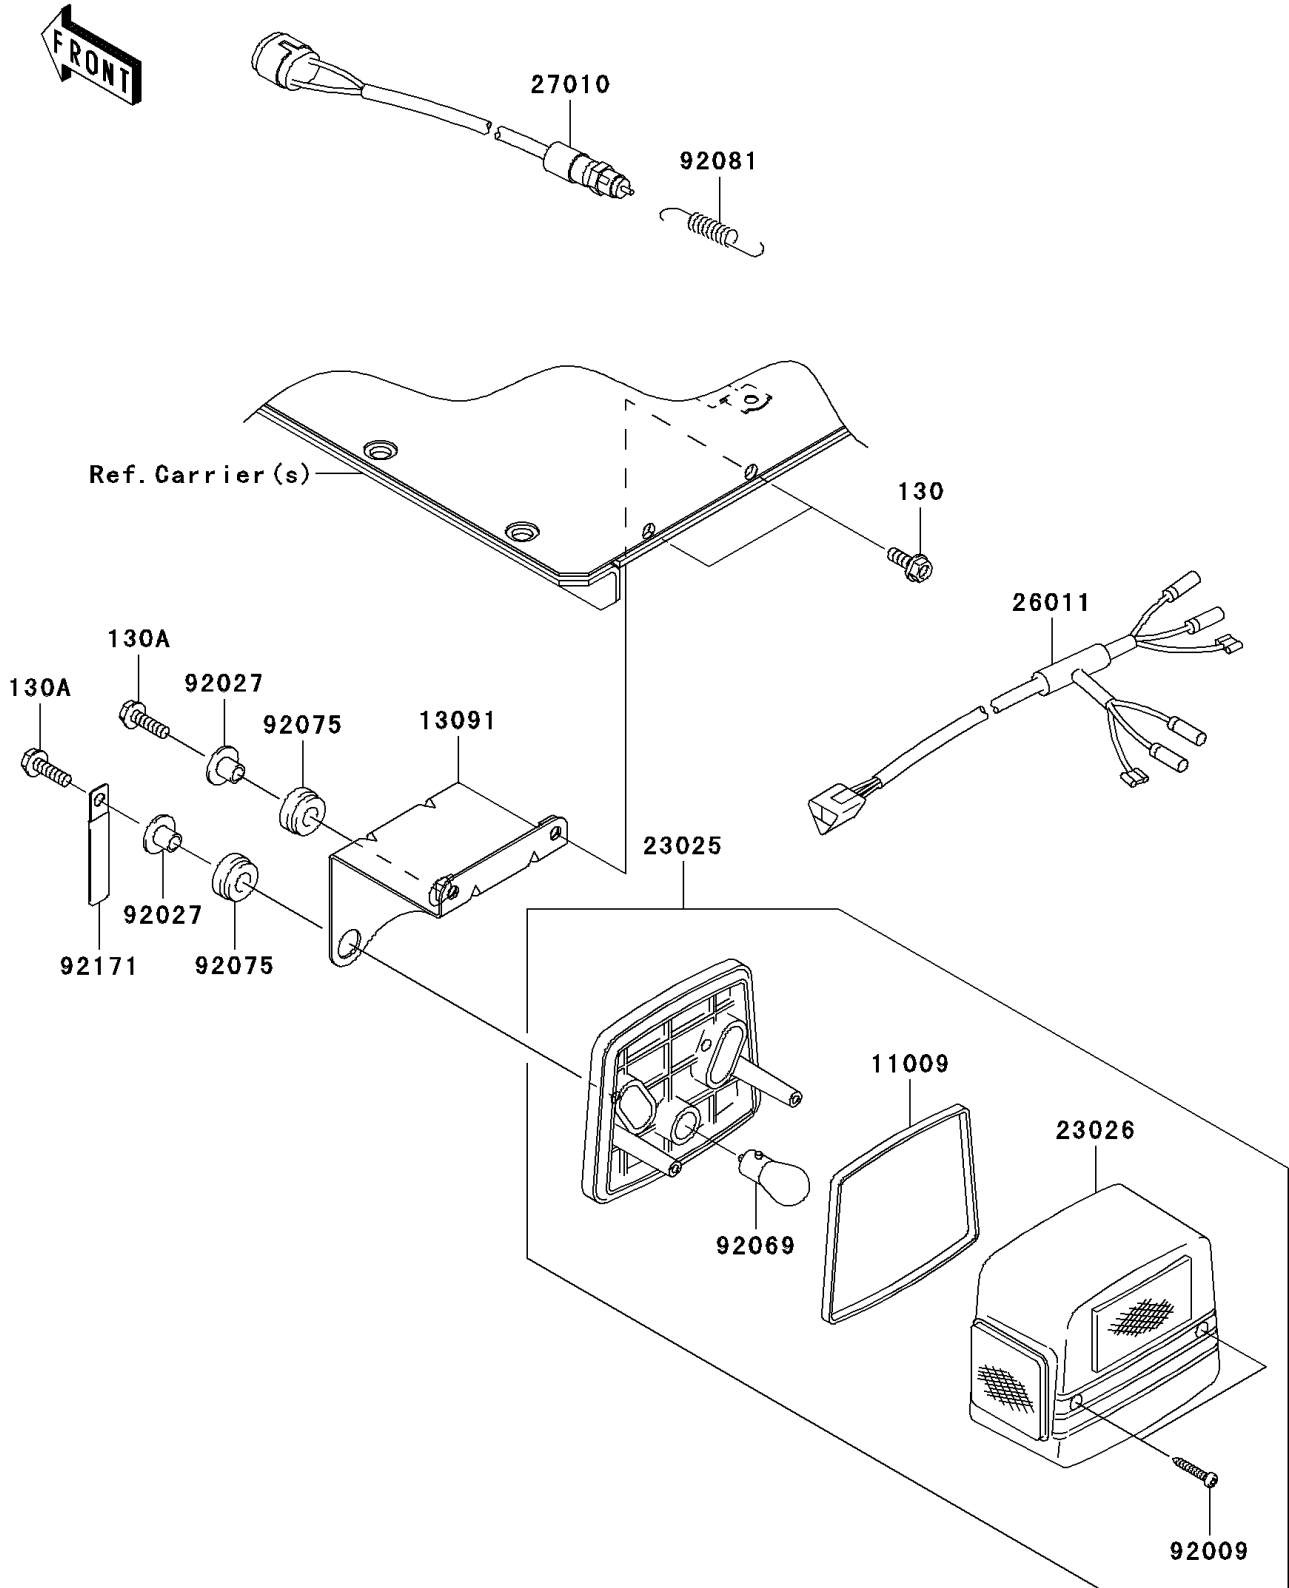

2011 MULE™ 4010 TRANS4x4® PARTS DIAGRAM

Taillight(s)

F2720

2011 MULE™ 4010 TRANS4x4® PARTS LIST

Taillight(s)

ITEM NAME	PART NUMBER	QUANTITY
GASKET,TAIL LAMP (Ref # 11009)	11009-1215	2
HOLDER,TAIL LAMP (Ref # 13091)	13091-1743	2
LAMP-TAIL (Ref # 23025)	23025-1042	2
LENS,TAIL LAMP (Ref # 23026)	23026-1019	2
WIRE-LEAD (Ref # 26011)	26011-1756	1
SWITCH,BRAKE LAMP (Ref # 27010)	27010-1301	1
SCREW,TAPPING,4X25 (Ref # 92009)	92009-1069	4
COLLAR,L=11.1 (Ref # 92027)	92027-194	4
BULB,12V 21/5W (Ref # 92069)	92069-1011	2
DAMPER (Ref # 92075)	92075-277	4
SPRING,HOOK RETURN (Ref # 92081)	92081-1466	1
CLAMP (Ref # 92171)	92171-0652	2
BOLT-FLANGED,6X16 (Ref # 130)	130BB0616	4
BOLT-FLANGED,6X20 (Ref # 130A)	130BB0620	4