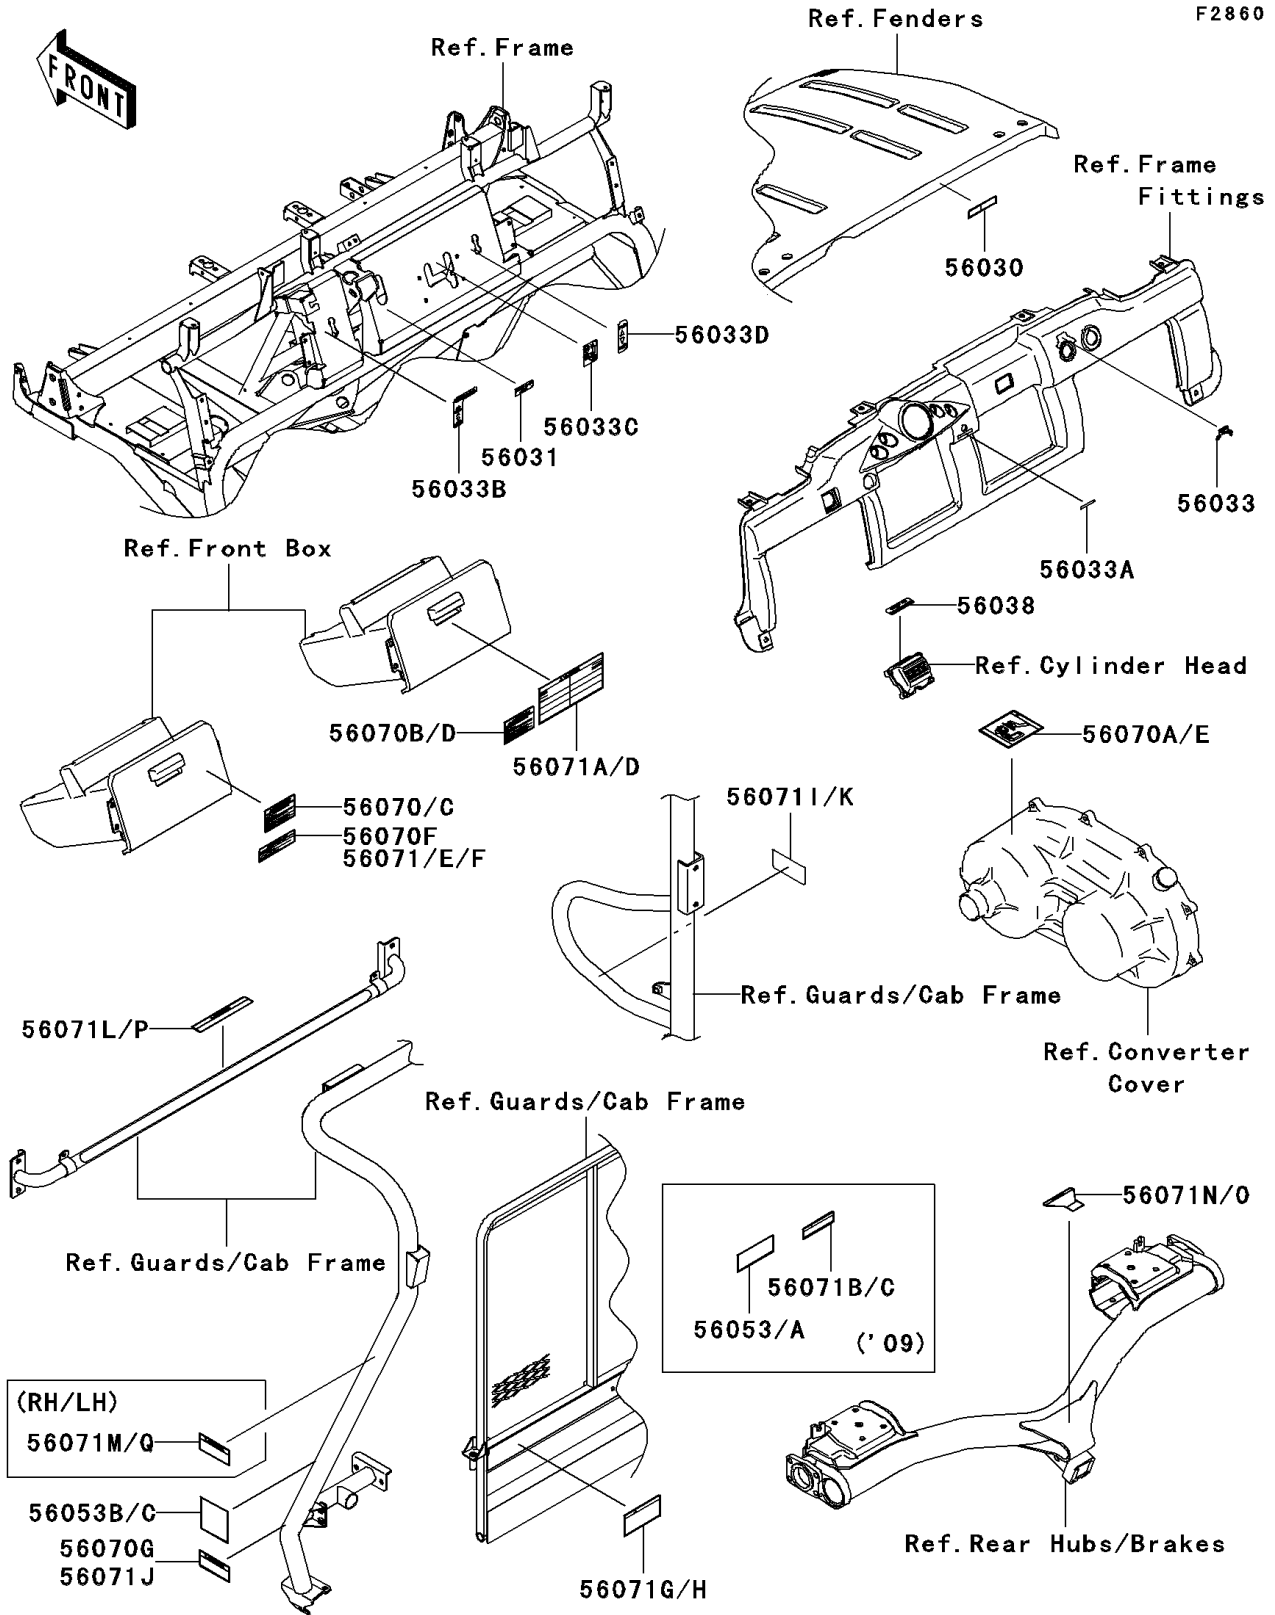

2010 Mule 4010 Trans4x4 PARTS DIAGRAM

Labels

2010 Mule 4010 Trans4x4 PARTS LIST

Labels

ITEM NAME	PART NUMBER	QUANTITY
LABEL,OPERATING HOOD (Ref # 56030)	56030-0267	1
LABEL-MANUAL,BRAKE FLUID LEVEL (Ref # 56031)	56031-1818	1
LABEL-MANUAL,IGNITION (Ref # 56033)	56033-0212	1
LABEL-MANUAL,POWER STEERING (Ref # 56033A)	56033-0213	1
LABEL-MANUAL,DIFF MODE (Ref # 56033B)	56033-1183	1
LABEL-MANUAL,SHIFT (Ref # 56033C)	56033-1186	1
LABEL-MANUAL,2WD/4WD (Ref # 56033D)	56033-1187	1
LABEL-BRAND (Ref # 56038)	56038-2782	1
LABEL-SPECIFICATION,CARGO BED (Ref # 56053)	56053-7528	1
LABEL-SPECIFICATION,CARGO BED (Ref # 56053A)	56053-7529	1
LABEL-SPECIFICATION,TIRE (Ref # 56053C)	56053-7534	1
LABEL-WARNING,OFF-HIGHWAY (Ref # 56070)	56070-0050	1
LABEL-WARNING,HOT SURFACES (Ref # 56070A)	56070-0051	1
LABEL-WARNING,BONNET OPERATION (Ref # 56070B)	56070-0053	1
LABEL-WARNING,SHIFT CAUTION (Ref # 56070F)	56070-1211	1
LABEL-WARNING,BED RAISED (Ref # 56070G)	56070-7515	1
LABEL-WARNING,SHIFT CAUTION (Ref # 56071)	56071-0088	1
LABEL-WARNING,GENERAL (Ref # 56071A)	56071-0102	1
LABEL-WARNING,CARGO BED (Ref # 56071B)	56071-0107	1
LABEL-WARNING,CARGO BED (Ref # 56071C)	56071-0108	1
LABEL-WARNING,SHIFT CAUTION (Ref # 56071E)	56071-0128	1
LABEL-WARNING,CARGO BED (Ref # 56071G)	56071-0137	1
LABEL-WARNING,GASOLINE (Ref # 56071I)	56071-7501	1
LABEL-WARNING,TRAILER HITCH (Ref # 56071N)	56071-7511	1
LABEL-WARNING,REAR SEAT (Ref # 56071P)	56071-7513	1
LABEL-WARNING,CAB FRAME (Ref # 56071Q)	56071-7514	2