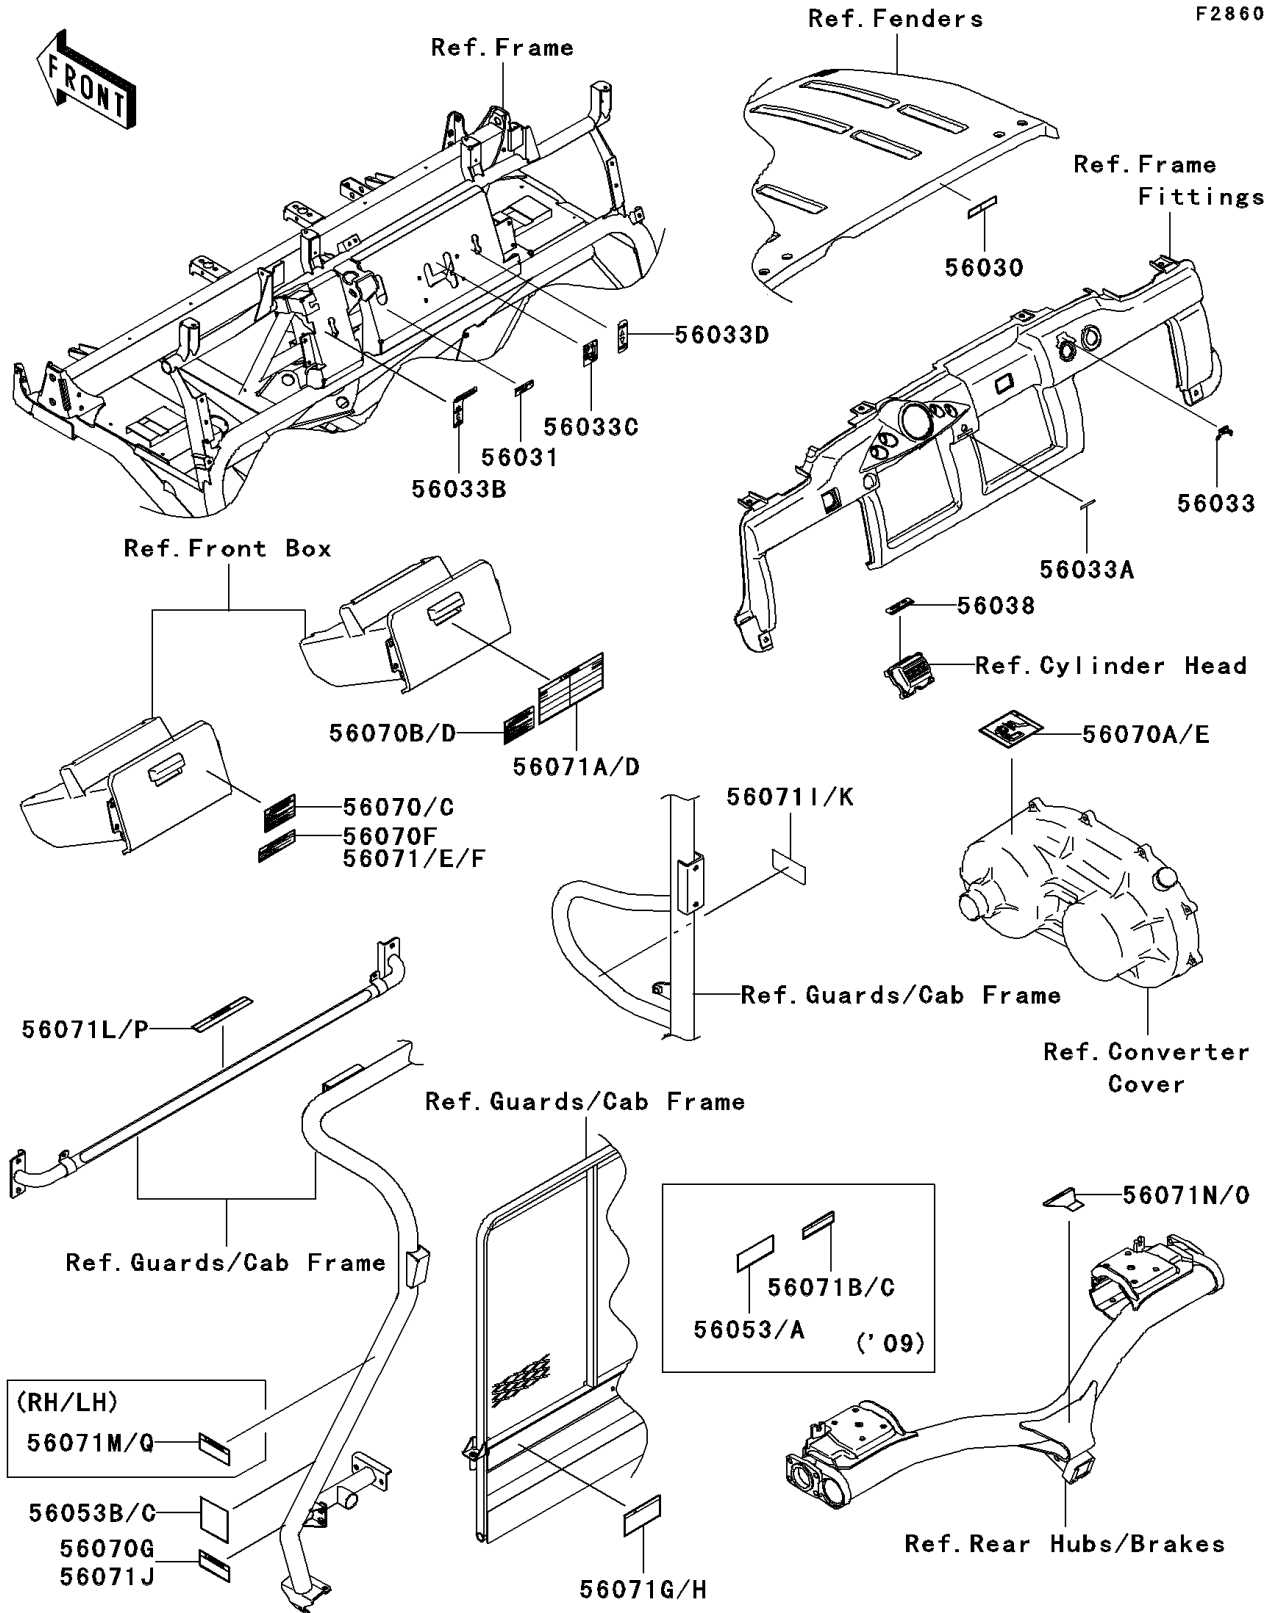

2011 Mule 4010 Trans4x4 PARTS DIAGRAM

Labels

2011 Mule 4010 Trans4x4 PARTS LIST

Labels

ITEM NAME	PART NUMBER	QUANTITY
LABEL,OPERATING HOOD (Ref # 56030)	56030-0267	1
LABEL-MANUAL,BRAKE FLUID LEVEL (Ref # 56031)	56031-1818	1
LABEL-MANUAL,IGNITION (Ref # 56033)	56033-0212	1
LABEL-MANUAL,POWER STEERING (Ref # 56033A)	56033-0213	1
LABEL-MANUAL,DIFF MODE (Ref # 56033B)	56033-1183	1
LABEL-MANUAL,SHIFT (Ref # 56033C)	56033-1186	1
LABEL-MANUAL,2WD/4WD (Ref # 56033D)	56033-1187	1
LABEL-BRAND (Ref # 56038)	56038-2782	1
LABEL-SPECIFICATION,TIRE (Ref # 56053C)	56053-7534	1
LABEL-WARNING,OFF-HIGHWAY (Ref # 56070)	56070-0050	1
LABEL-WARNING,HOT SURFACES (Ref # 56070A)	56070-0051	1
LABEL-WARNING,BONNET OPERATION (Ref # 56070B)	56070-0053	1
LABEL-WARNING,BED RAISED (Ref # 56070G)	56070-7515	1
LABEL-WARNING,GENERAL (Ref # 56071A)	56071-0102	1
LABEL-WARNING,SHIFT CAUTION (Ref # 56071E)	56071-0128	1
LABEL-WARNING,CARGO BED (Ref # 56071G)	56071-0137	1
LABEL-WARNING,GASOLINE (Ref # 56071I)	56071-7501	1
LABEL-WARNING,TRAILER HITCH (Ref # 56071N)	56071-7511	1
LABEL-WARNING,REAR SEAT (Ref # 56071P)	56071-7513	1
LABEL-WARNING,CAB FRAME (Ref # 56071Q)	56071-7514	2