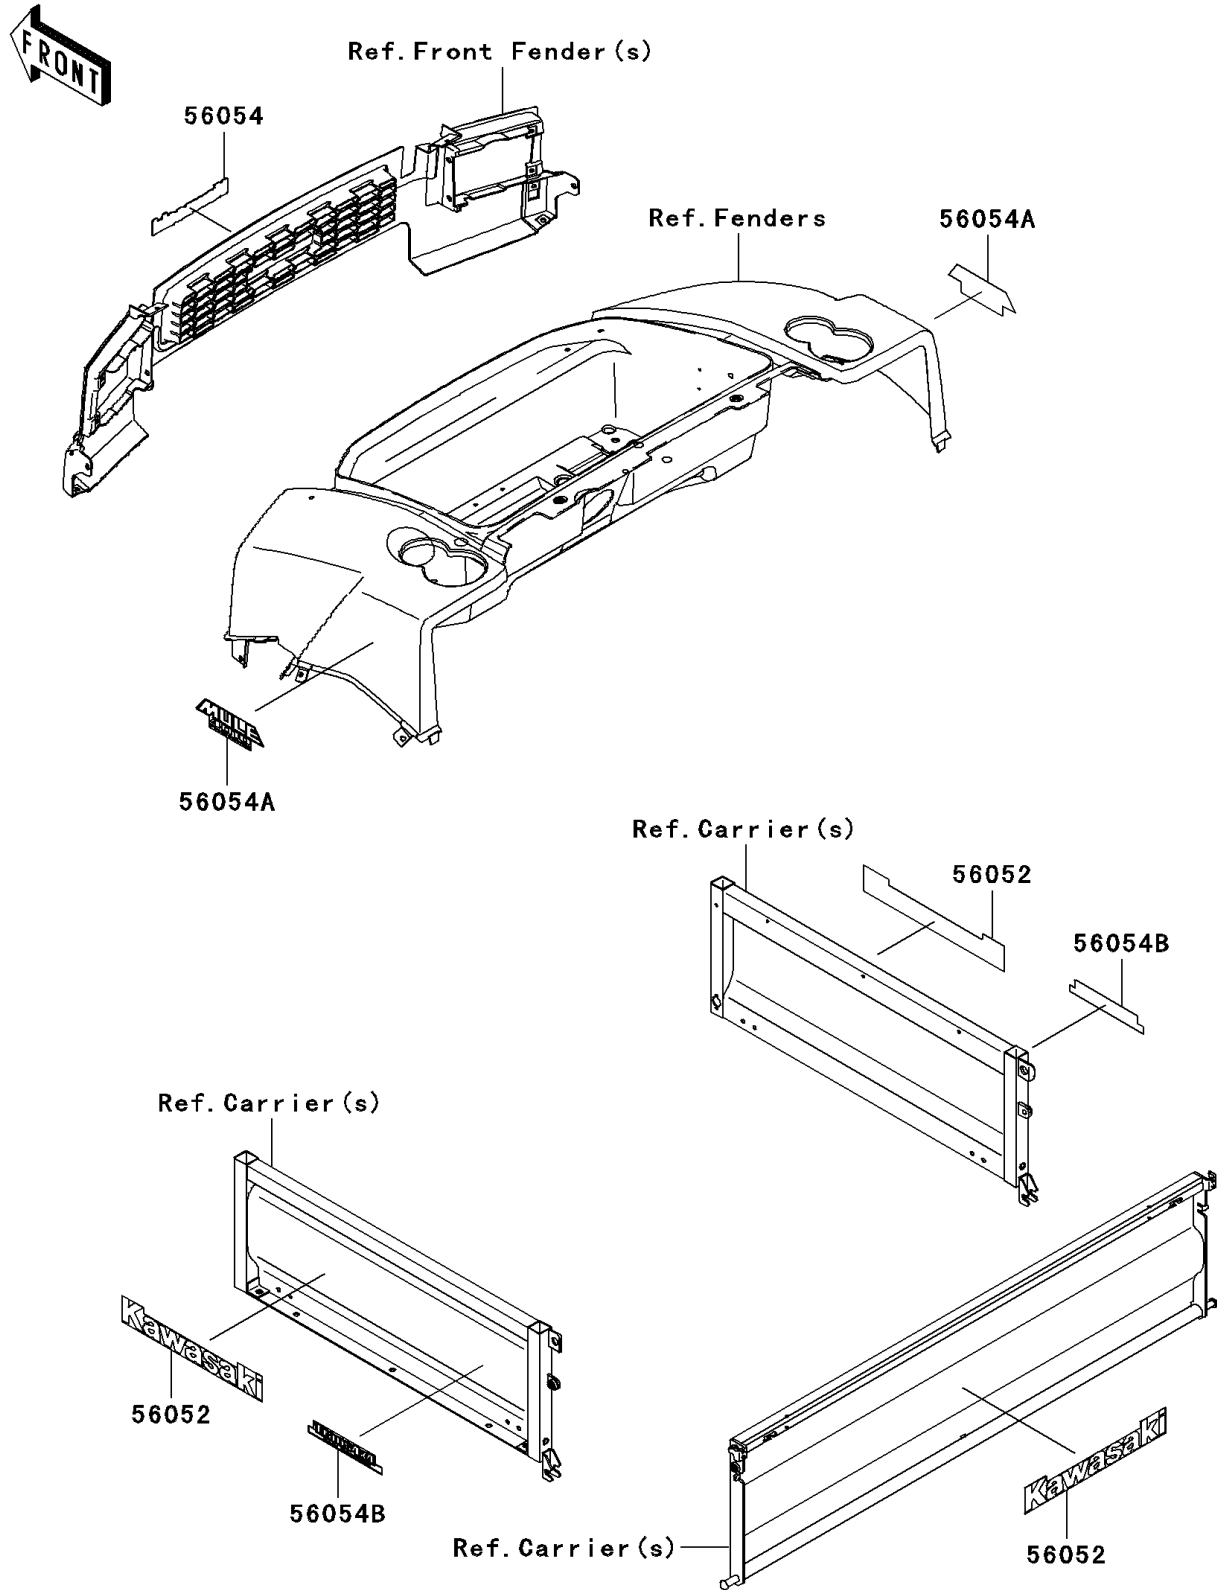

# 2009 Mule 4010 Trans4x4 PARTS DIAGRAM

Decals(R9F)(RAF)(RBF)

F2861

## 2009 Mule 4010 Trans4x4 PARTS LIST

Decals(R9F)(RAF)(RBF)

ITEM NAME	PART NUMBER	QUANTITY
MARK,KAWASAKI (Ref # 56052)	56052-1809	3
MARK,FRONT GRILL,KAWASAKI (Ref # 56054)	56054-0216	1
MARK,FR FENDER,MULE 4010 (Ref # 56054A)	56054-0223	2
MARK,SIDE PLATE,TRANS 4X4 (Ref # 56054B)	56054-0320	2