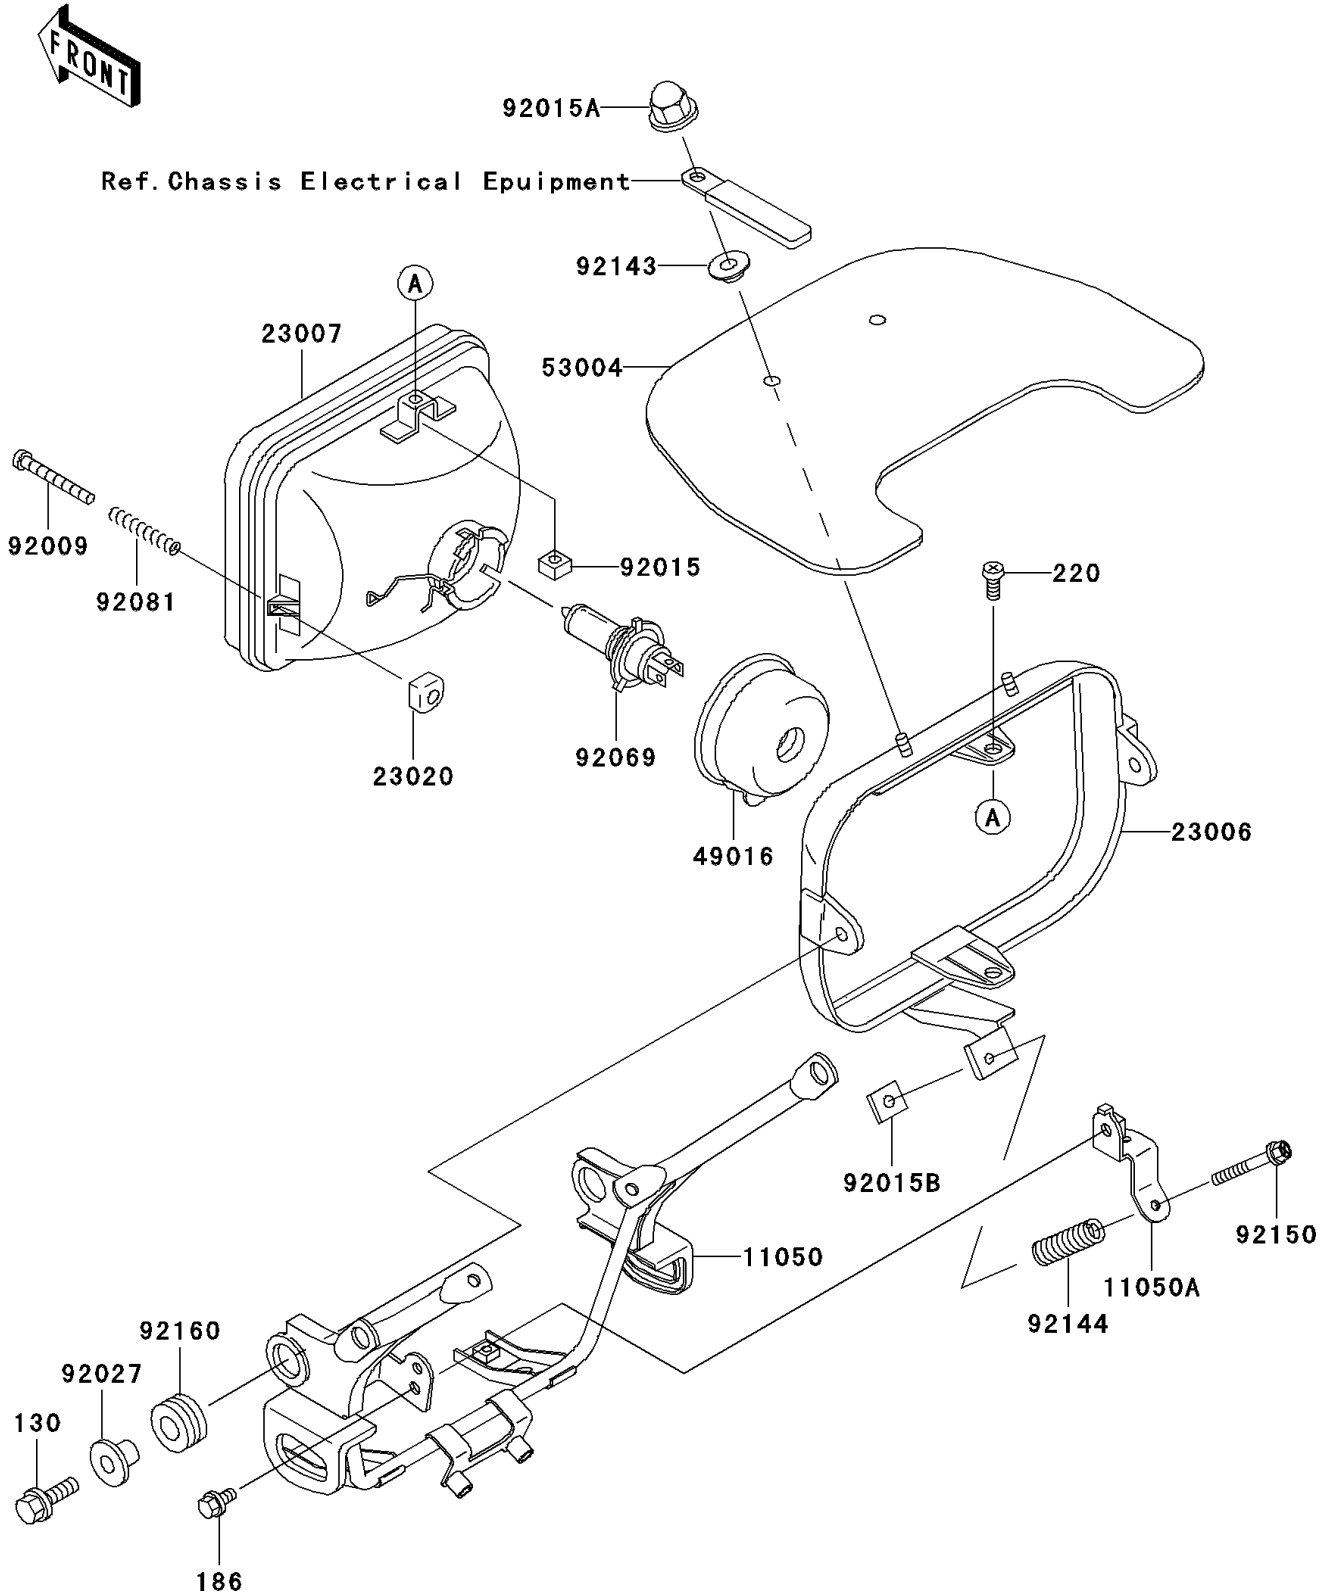

2002 ZRX1200R PARTS DIAGRAM

Headlight(s)

F2710

2002 ZRX1200R PARTS LIST

Headlight(s)

ITEM NAME	PART NUMBER	QUANTITY
BOLT-FLANGED,8X25,BLACK (Ref # 130)	130J0825	2
BOLT-UPSET-WP (Ref # 186)	186J0612	1
SCREW-PAN-CROS,5X12 (Ref # 220)	220D0512	2
BRACKET,HEAD LAMP (Ref # 11050)	11050-1087	1
BRACKET,HEAD LAMP BODY (Ref # 11050A)	11050-1119	1
RIM-LAMP (Ref # 23006)	23006-1068	1
LENS-COMP,HEAD LAMP (Ref # 23007)	23007-1321	1
NUT,4MM,FOCUS ADJUST (Ref # 23020)	23020-018	1
COVER-SEAL,HEAD LAMP (Ref # 49016)	49016-1046	1
MAT,HEAD LAMP (Ref # 53004)	53004-1117	1
SCREW,4MM,FOCUS ADJUST (Ref # 92009)	92009-1047	1
NUT,5MM (Ref # 92015)	92015-1157	2
NUT,CAP,6MM,BLACK (Ref # 92015A)	92015-1170	2
NUT,5MM,FOCUS ADJUST (Ref # 92015B)	92015-1799	1
COLLAR,L=14 (Ref # 92027)	92027-1134	2
BULB,12V 60/55W,H4 (Ref # 92069)	92069-1002	1
SPRING,HEAD LAMP LENS (Ref # 92081)	92081-1103	1
COLLAR (Ref # 92143)	92143-1087	2
SPRING (Ref # 92144)	92144-1417	1
BOLT,ADJUST,5X45 (Ref # 92150)	92150-1590	1
DAMPER (Ref # 92160)	92160-1007	2