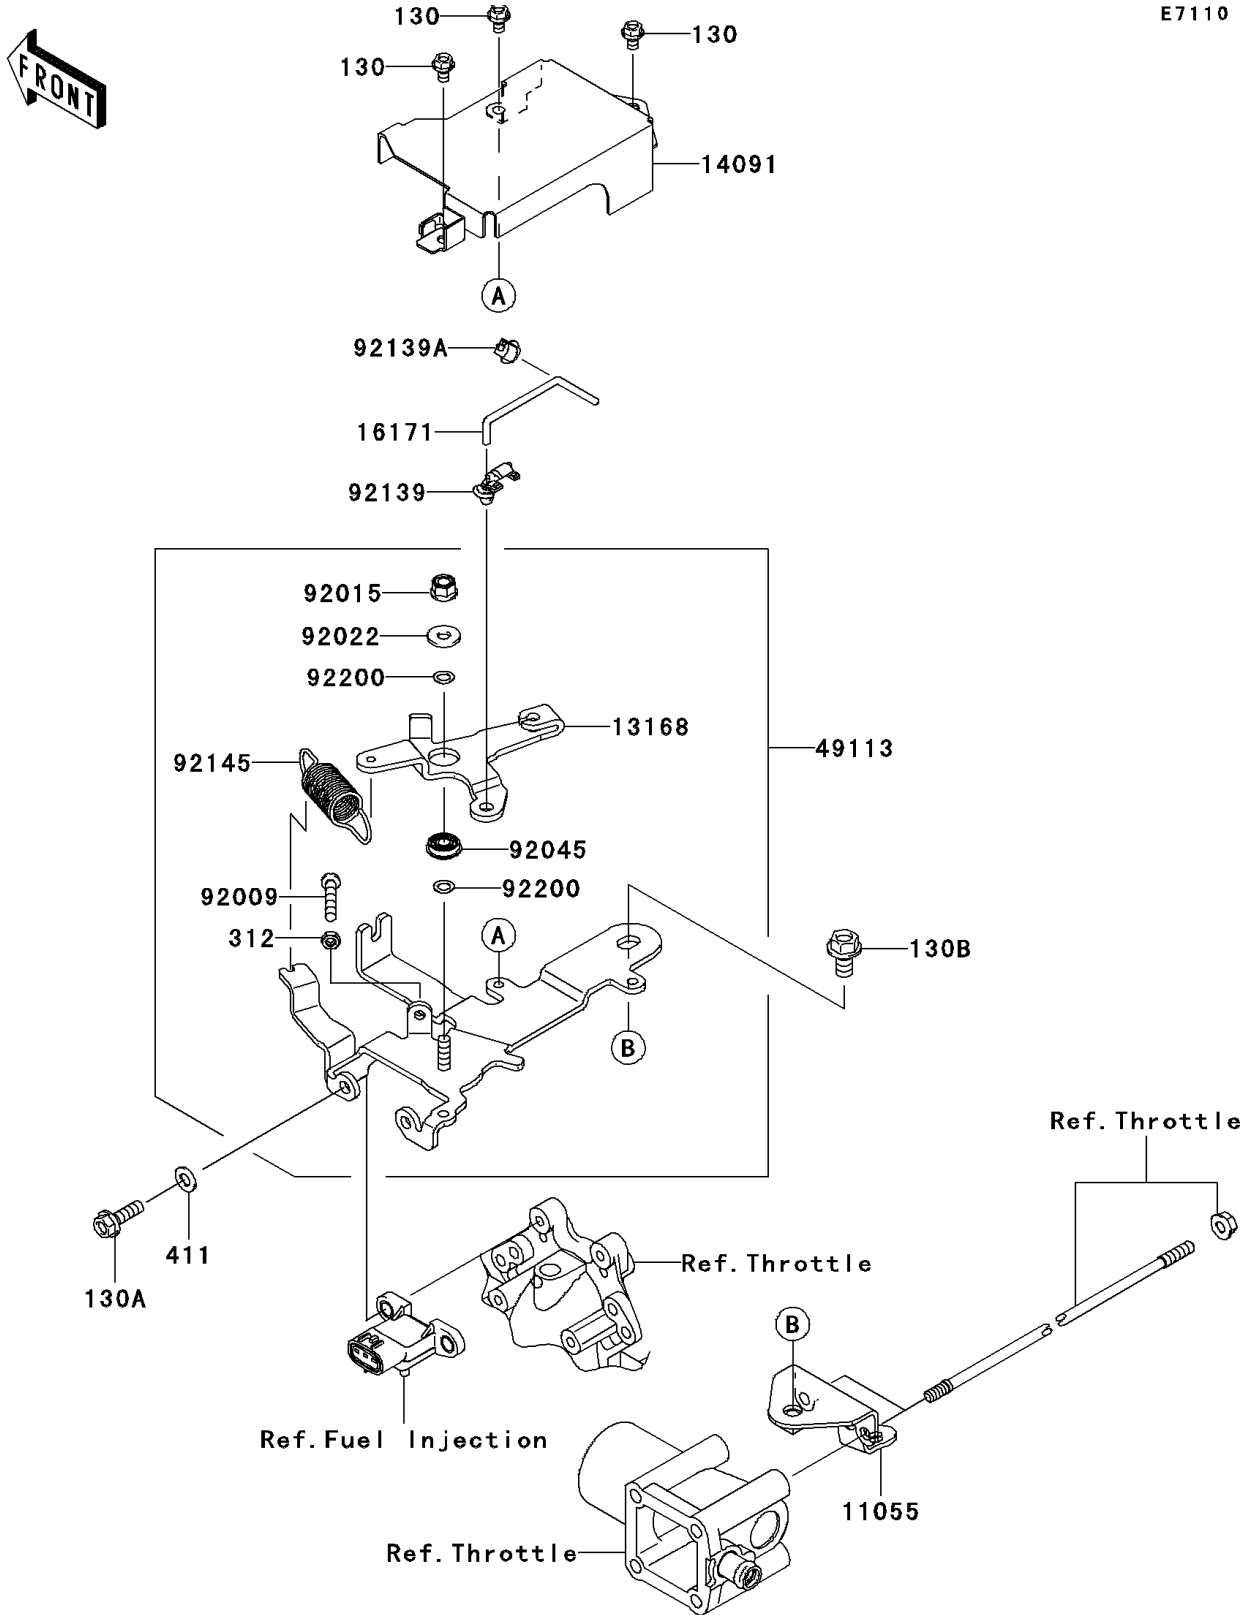

# 2009 Mule 4010 4x4 Hardwoods Green HD PARTS DIAGRAM

Control

E7110

## 2009 Mule 4010 4x4 Hardwoods Green HD PARTS LIST

### Control

ITEM NAME	PART NUMBER	QUANTITY
BRACKET (Ref # 11055)	11055-2020	1
LEVER (Ref # 13168)	13168-2509	1
COVER,CONTROL PANEL (Ref # 14091)	14091-1757	1
LINK (Ref # 16171)	16171-2105	1
PANEL-COMP-CONTROL (Ref # 49113)	49113-2211	1
SCREW,5X30 (Ref # 92009)	92009-2381	1
NUT,LOCK,FLANGED,6MM (Ref # 92015)	92015-1339	1
WASHER (Ref # 92022)	92022-2247	1
BEARING-BALL (Ref # 92045)	92045-2223	1
BUSHING,CONT-PANEL (Ref # 92139)	92139-2060	1
BUSHING,THROTTLE-BODY (Ref # 92139A)	92139-2061	1
SPRING (Ref # 92145)	92145-2186	1
WASHER,6.2X10X0.5 (Ref # 92200)	92200-2083	2
BOLT-FLANGED,5X8 (Ref # 130)	130BA0508	3
BOLT-FLANGED,6X20 (Ref # 130A)	130BA0620	2
BOLT-FLANGED,8X14 (Ref # 130B)	130BB0814	1
NUT-HEX,5MM (Ref # 312)	312AA0500	1
WASHER-PLAIN,6.5X13X1 (Ref # 411)	411AB0600	2