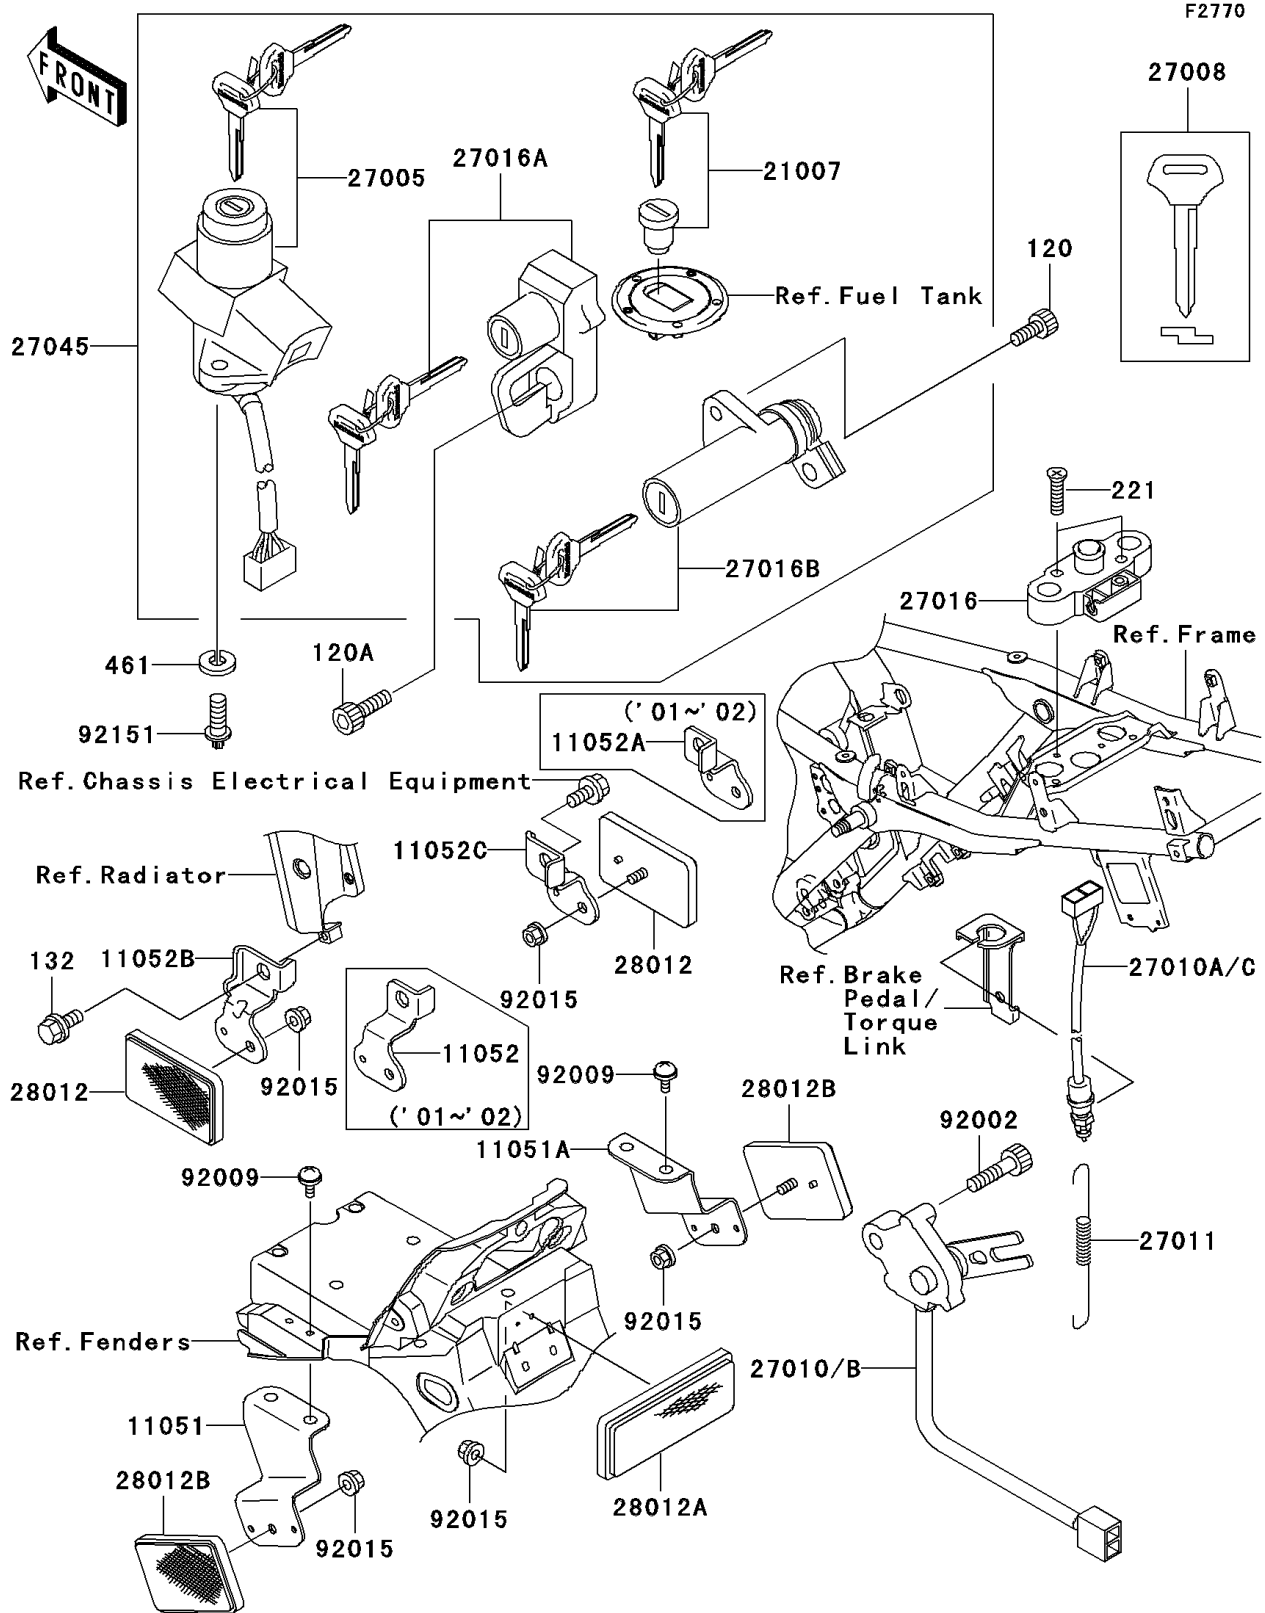

2003 ZRX1200R PARTS DIAGRAM

Ignition Switch/Locks/Reflectors

2003 ZRX1200R PARTS LIST

Ignition Switch/Locks/Reflectors

ITEM NAME	PART NUMBER	QUANTITY
BOLT-SOCKET (Ref # 120)	120S0512	2
BOLT-SOCKET,6X20 (Ref # 120A)	120S0620	1
BOLT-FLANGED-SMALL,8X12 (Ref # 132)	132J0812	1
SCREW-CSK-CROSS (Ref # 221)	221C0630	2
WASHER-SPRING (Ref # 461)	461L0600	2
BRACKET,REFLECTOR,RR,SIDE,LH (Ref # 11051)	11051-1131	1
BRACKET,REFLECTOR,RR,SIDE,RH (Ref # 11051A)	11051-1132	1
BRACKET,REFLECTOR,FR,SIDE,LH (Ref # 11052B)	11052-1701	1
BRACKET,REFLECTOR,FR,SIDE,RH (Ref # 11052C)	11052-1702	1
ROTOR,LOCK,TANK CAP (Ref # 21007)	21007-5042	1
SWITCH-ASSY-IGNITION (Ref # 27005)	27005-5120	1
KEY-LOCK,BLANK (Ref # 27008)	27008-1189	1
SWITCH,SIDE STAND (Ref # 27010B)	27010-1465	1
SWITCH,REAR BRAKE (Ref # 27010C)	27010-1479	1
SPRING,BRAKE LAMP SWITCH (Ref # 27011)	27011-017	1
LOCK-ASSY,SEAT STRIKER (Ref # 27016)	27016-1098	1
LOCK-ASSY,HELMET (Ref # 27016A)	27016-5249	1
LOCK-ASSY,SEAT (Ref # 27016B)	27016-5250	1
SWITCH-ASSY (Ref # 27045)	27045-5142	1
REFLECTOR-REFLEX (Ref # 28012)	28012-1003	2
REFLECTOR-REFLEX (Ref # 28012A)	28012-1077	1
REFLECTOR-REFLEX (Ref # 28012B)	28012-1088	2
BOLT,6X25 (Ref # 92002)	92002-1582	1
SCREW,6X14 (Ref # 92009)	92009-1288	4
NUT,FLANGED,5MM (Ref # 92015)	92015-1259	5
BOLT,TORX,6X16 (Ref # 92151)	92151-1911	2