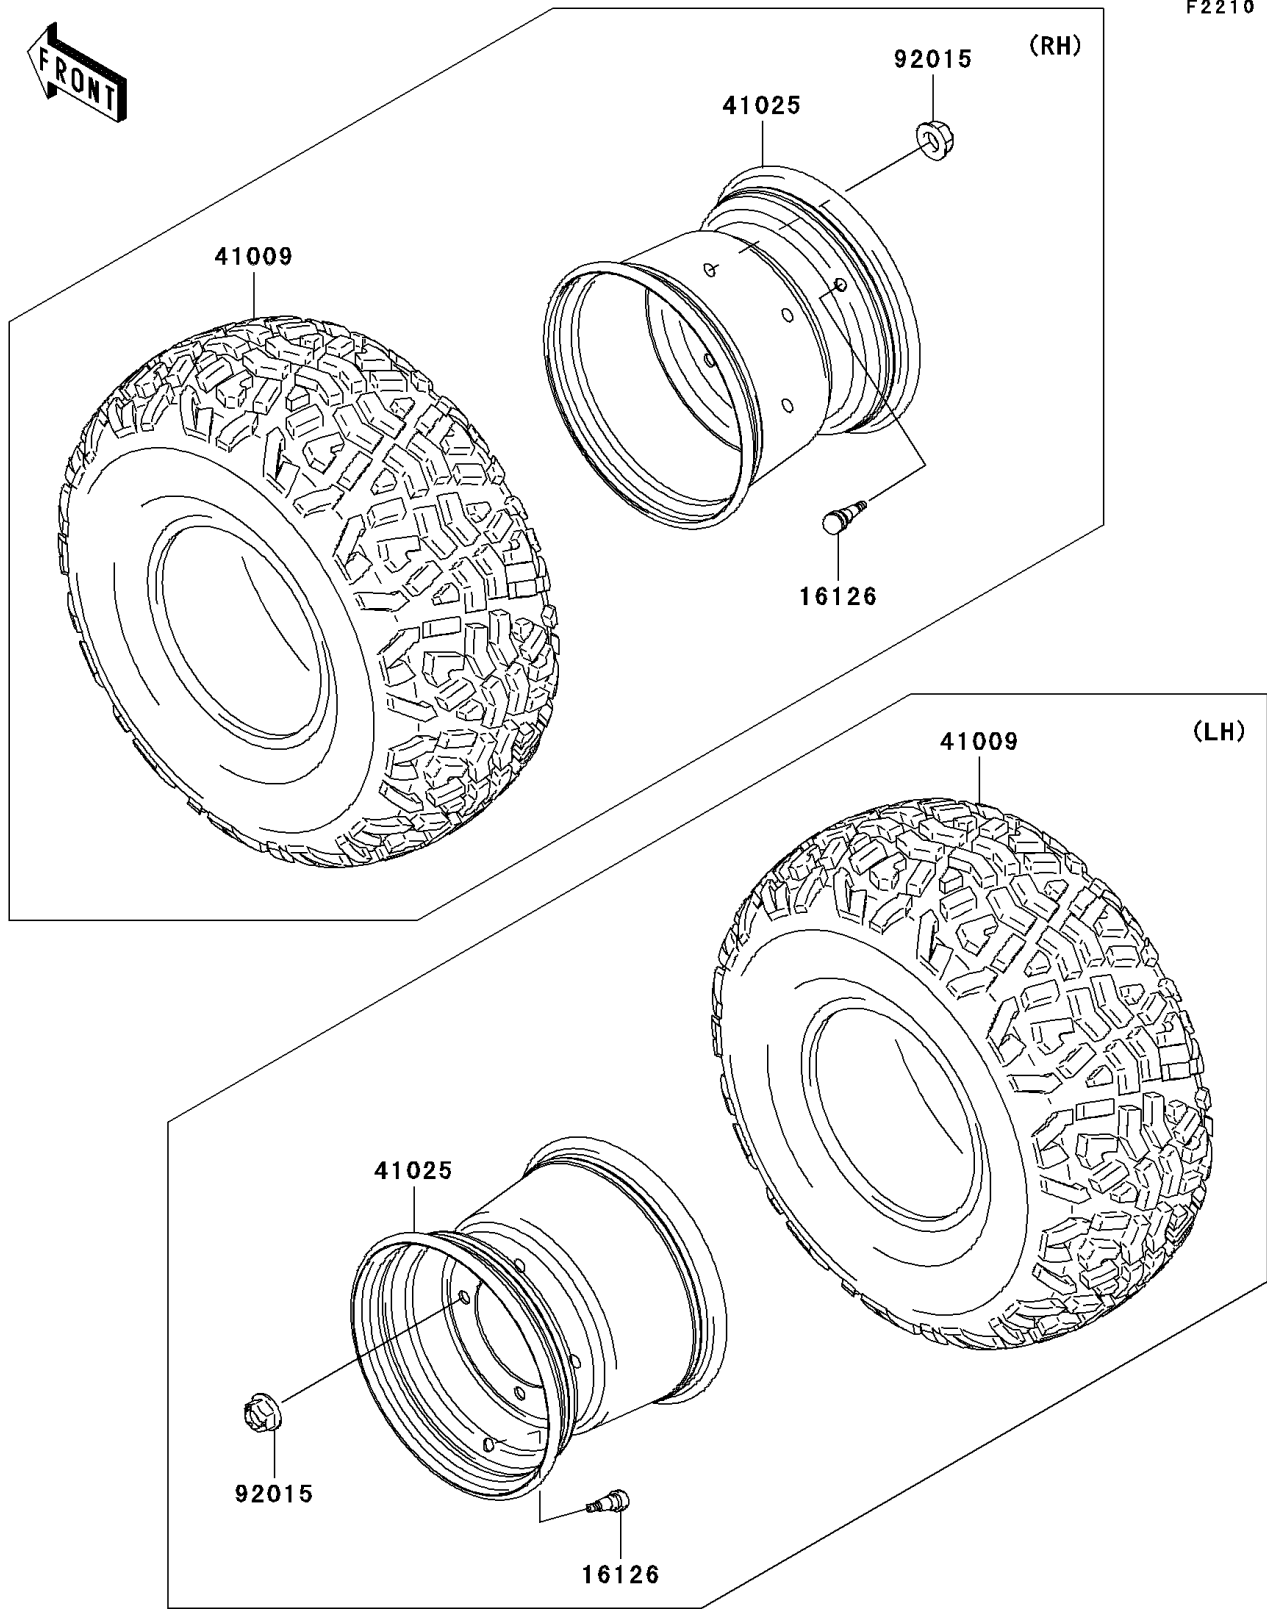

2009 Mule 4010 4x4 Hardwoods Green HD PARTS DIAGRAM

Wheels/Tires

F2210

2009 Mule 4010 4x4 Hardwoods Green HD PARTS LIST

Wheels/Tires

ITEM NAME	PART NUMBER	QUANTITY
VALVE (Ref # 16126)	16126-4001	4
TIRE,23X11.00-10 4PR,KT869(D) (Ref # 41009)	41009-0166	4
RIM,10X8.5AT,F.S.BLACK (Ref # 41025)	41025-7504-397	4
NUT,12MM (Ref # 92015)	92015-1706	16