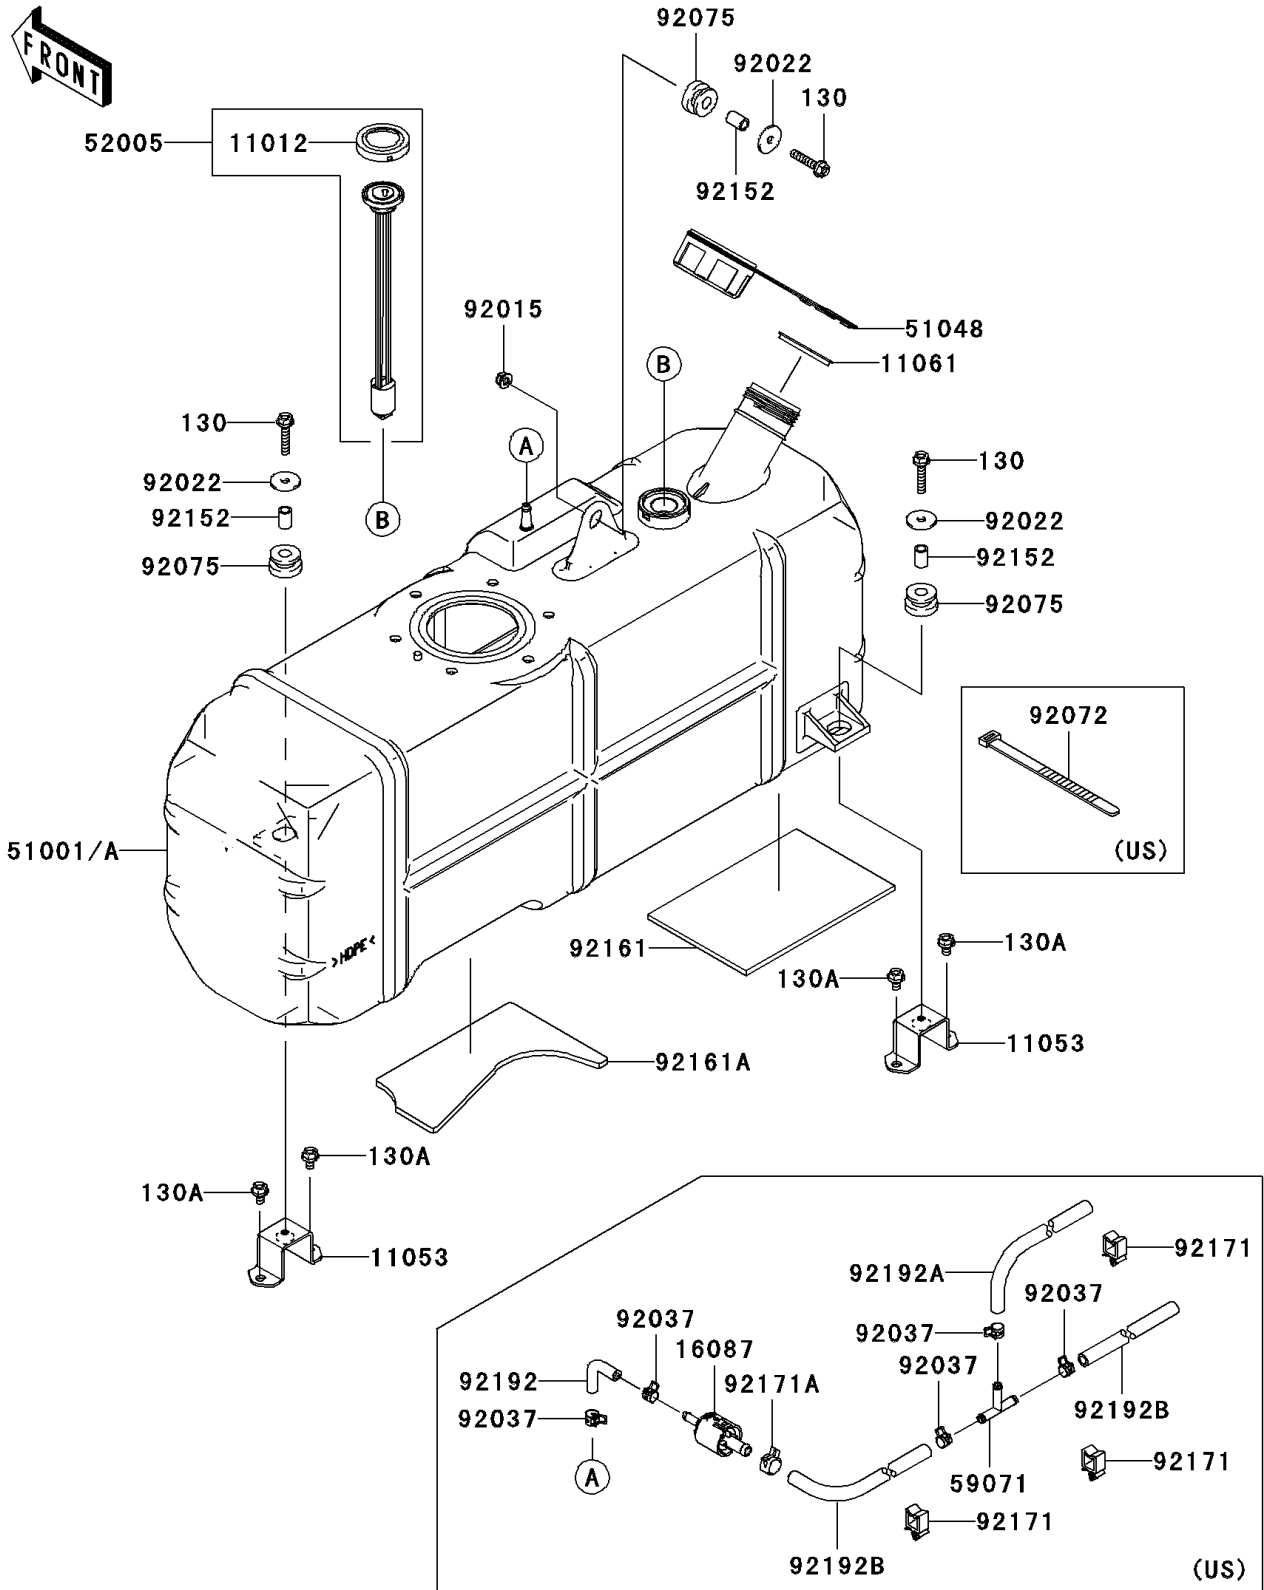

2009 Mule 4010 4x4 Hardwoods Green HD PARTS DIAGRAM

Fuel Tank

F2410

2009 Mule 4010 4x4 Hardwoods Green HD PARTS LIST

Fuel Tank

ITEM NAME	PART NUMBER	QUANTITY
CAP,FUEL GAUGE (Ref # 11012)	11012-1627	1
BRACKET (Ref # 11053)	11053-7512	2
GASKET,FUEL TANK CAP (Ref # 11061)	11061-0395	1
CAP-ASSY-TANK,FUEL (Ref # 51048)	51048-0026	1
GAUGE,FUEL (Ref # 52005)	52005-7501	1
NUT,LOCK,FLANGED,6MM (Ref # 92015)	92015-1675	1
WASHER,6.5X24X2 (Ref # 92022)	92022-1690	3
DAMPER (Ref # 92075)	92075-1787	3
COLLAR,7.02X10.32X15.3 (Ref # 92152)	92152-7511	3
DAMPER (Ref # 92161)	92161-7508	1
DAMPER (Ref # 92161A)	92161-7513	1
BOLT-FLANGED,6X30 (Ref # 130)	130BA0630	3
BOLT-FLANGED,6X10 (Ref # 130A)	130BB0610	4