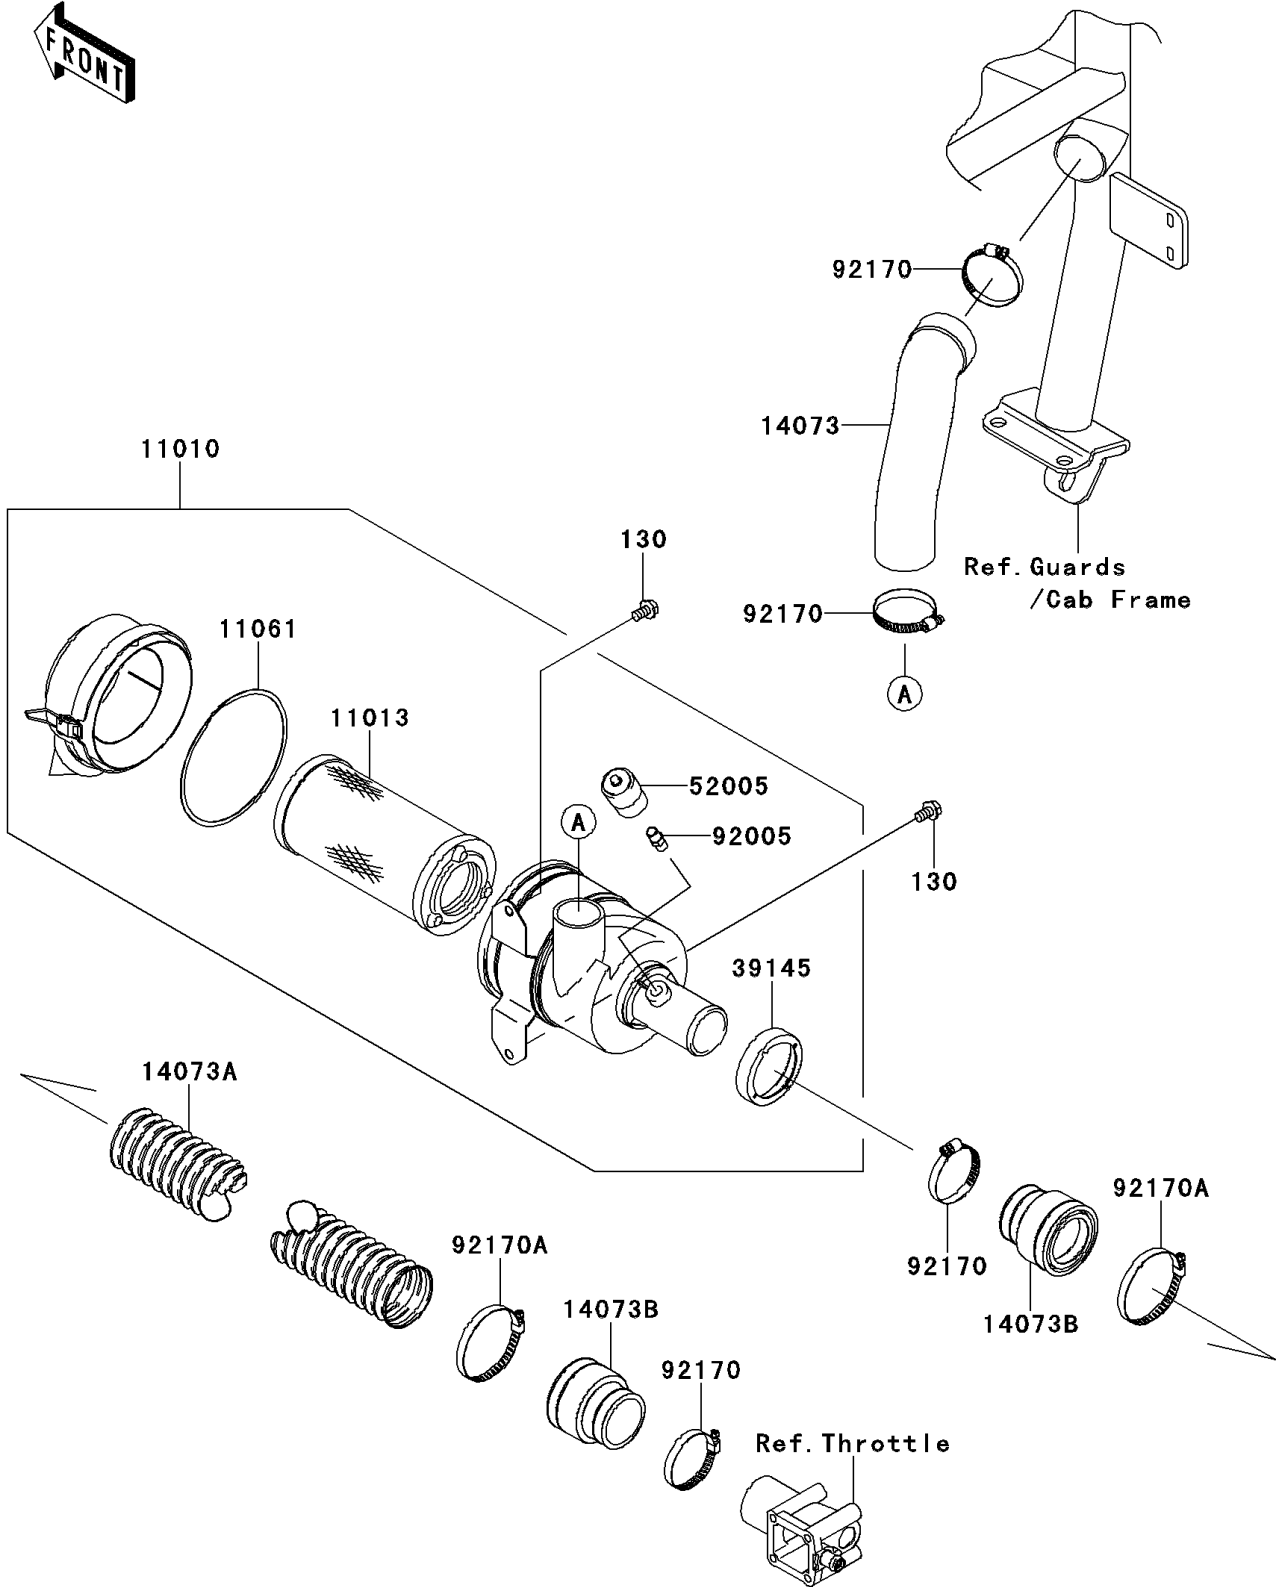

# 2010 Mule 4000 PARTS DIAGRAM

Air Cleaner(P9F/PAF)

E1130

## 2010 Mule 4000 PARTS LIST

Air Cleaner(P9F/PAF)

ITEM NAME	PART NUMBER	QUANTITY
FILTER-ASSY-AIR (Ref # 11010)	11010-0177	1
ELEMENT-AIR FILTER (Ref # 11013)	11013-1290	1
GASKET,AIR FILTER (Ref # 11061)	11061-1078	1
DUCT,RR BAR-A/C (Ref # 14073)	14073-0236	1
DUCT (Ref # 14073A)	14073-7504	1
DUCT,ADAPTER (Ref # 14073B)	14073-7505	2
TRIM-SEAL (Ref # 39145)	39145-1133	1
GAUGE,AIR (Ref # 52005)	52005-7502	1
FITTING,AIR FILTER (Ref # 92005)	92005-1386	1
CLAMP (Ref # 92170)	92170-1674	4
CLAMP (Ref # 92170A)	92170-1764	2
BOLT-FLANGED,8X14 (Ref # 130)	130BB0814	2