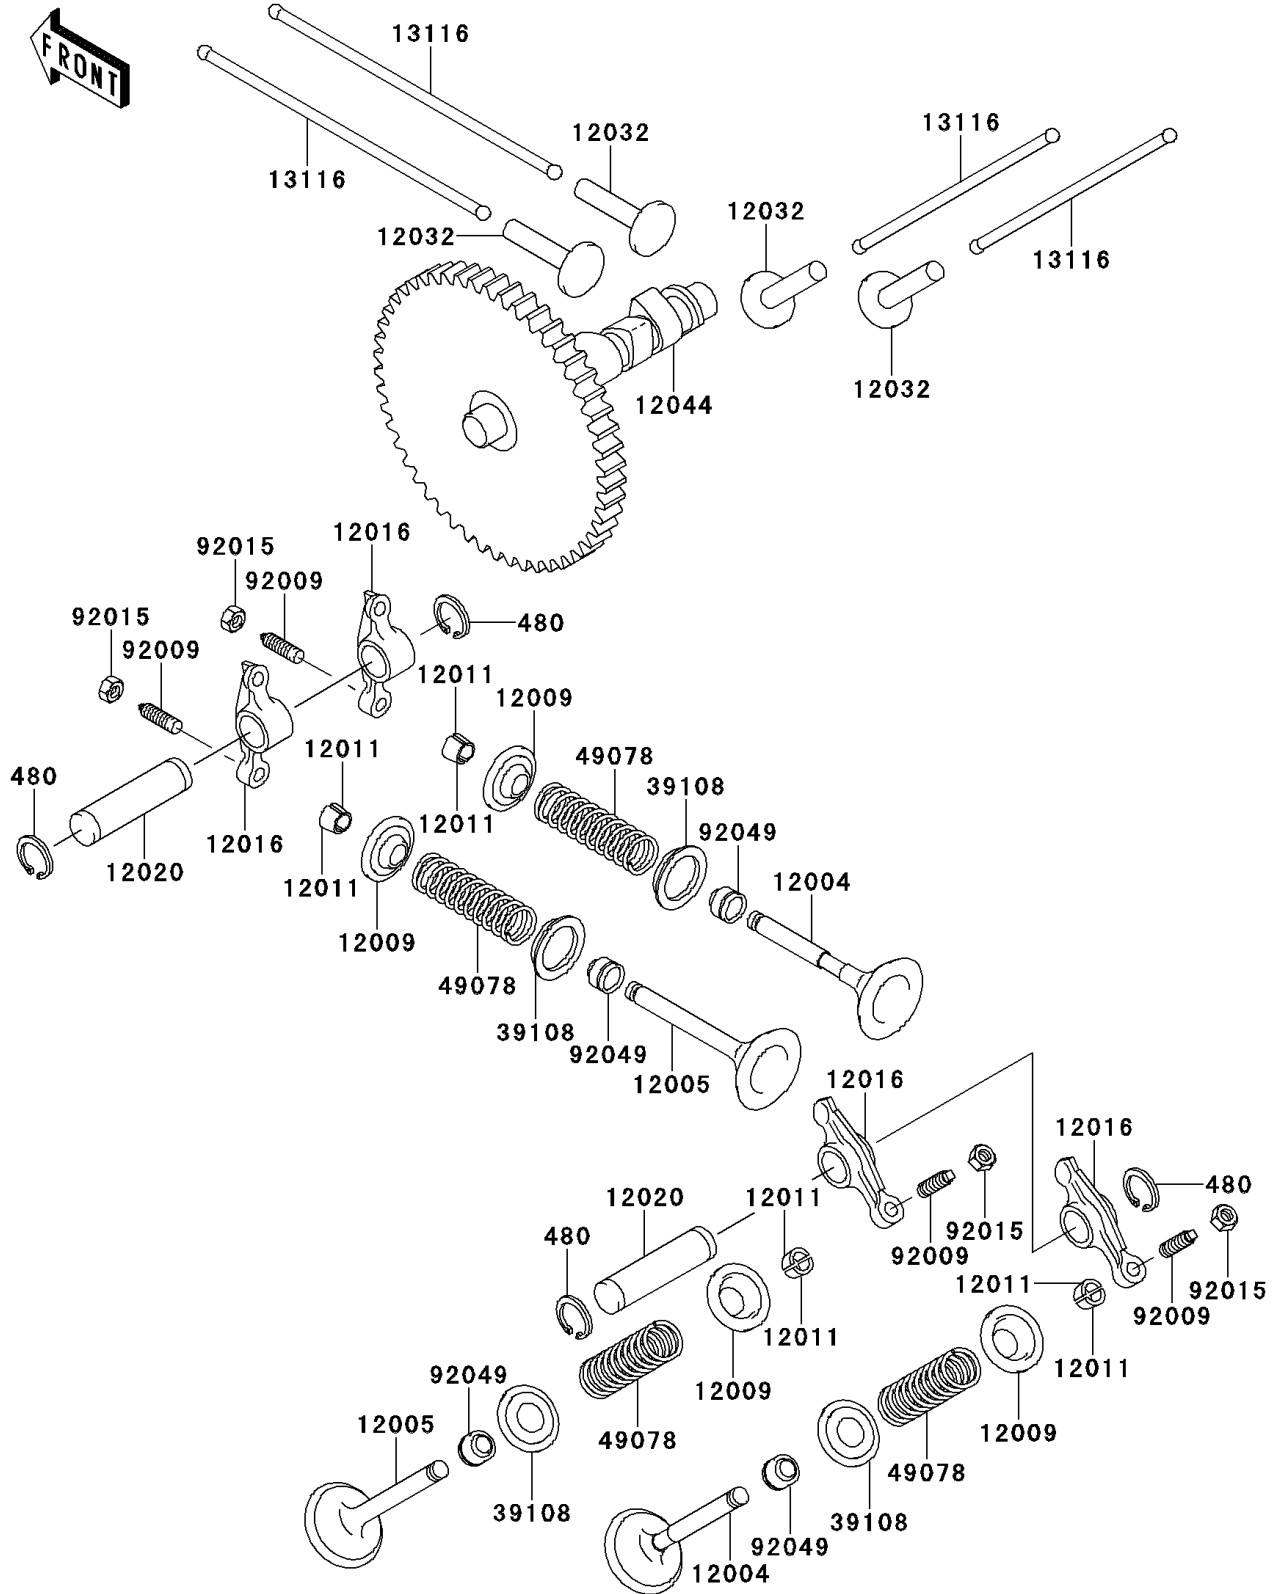

# 2013 MULE™ 4000 PARTS DIAGRAM

Valve(s)/Camshaft(s)

E1211

## 2013 MULE™ 4000 PARTS LIST

Valve(s)/Camshaft(s)

ITEM NAME	PART NUMBER	QUANTITY
VALVE-INTAKE (Ref # 12004)	12004-2115	2
VALVE-EXHAUST (Ref # 12005)	12005-2093	2
RETAINER-VALVE SPRING (Ref # 12009)	12009-2067	4
COLLET (Ref # 12011)	12011-2056	8
ARM-ROCKER (Ref # 12016)	12016-2056	4
SHAFT-ROCKER (Ref # 12020)	12020-2059	2
TAPPET (Ref # 12032)	12032-2064	4
CAMSHAFT-VALVE (Ref # 12044)	12044-2239	1
ROD-PUSH (Ref # 13116)	13116-2057	4
RETAINER-SPRING (Ref # 39108)	39108-2057	4
SPRING-ENGINE VALVE (Ref # 49078)	49078-2082	4
SCREW,VALVE ADJUST (Ref # 92009)	92009-1109	4
NUT,VALVE ADJUST LOCK (Ref # 92015)	92015-1137	4
SEAL-OIL (Ref # 92049)	92049-2109	4
CIRCLIP-TYPE-C,12MM (Ref # 480)	480J1200	4