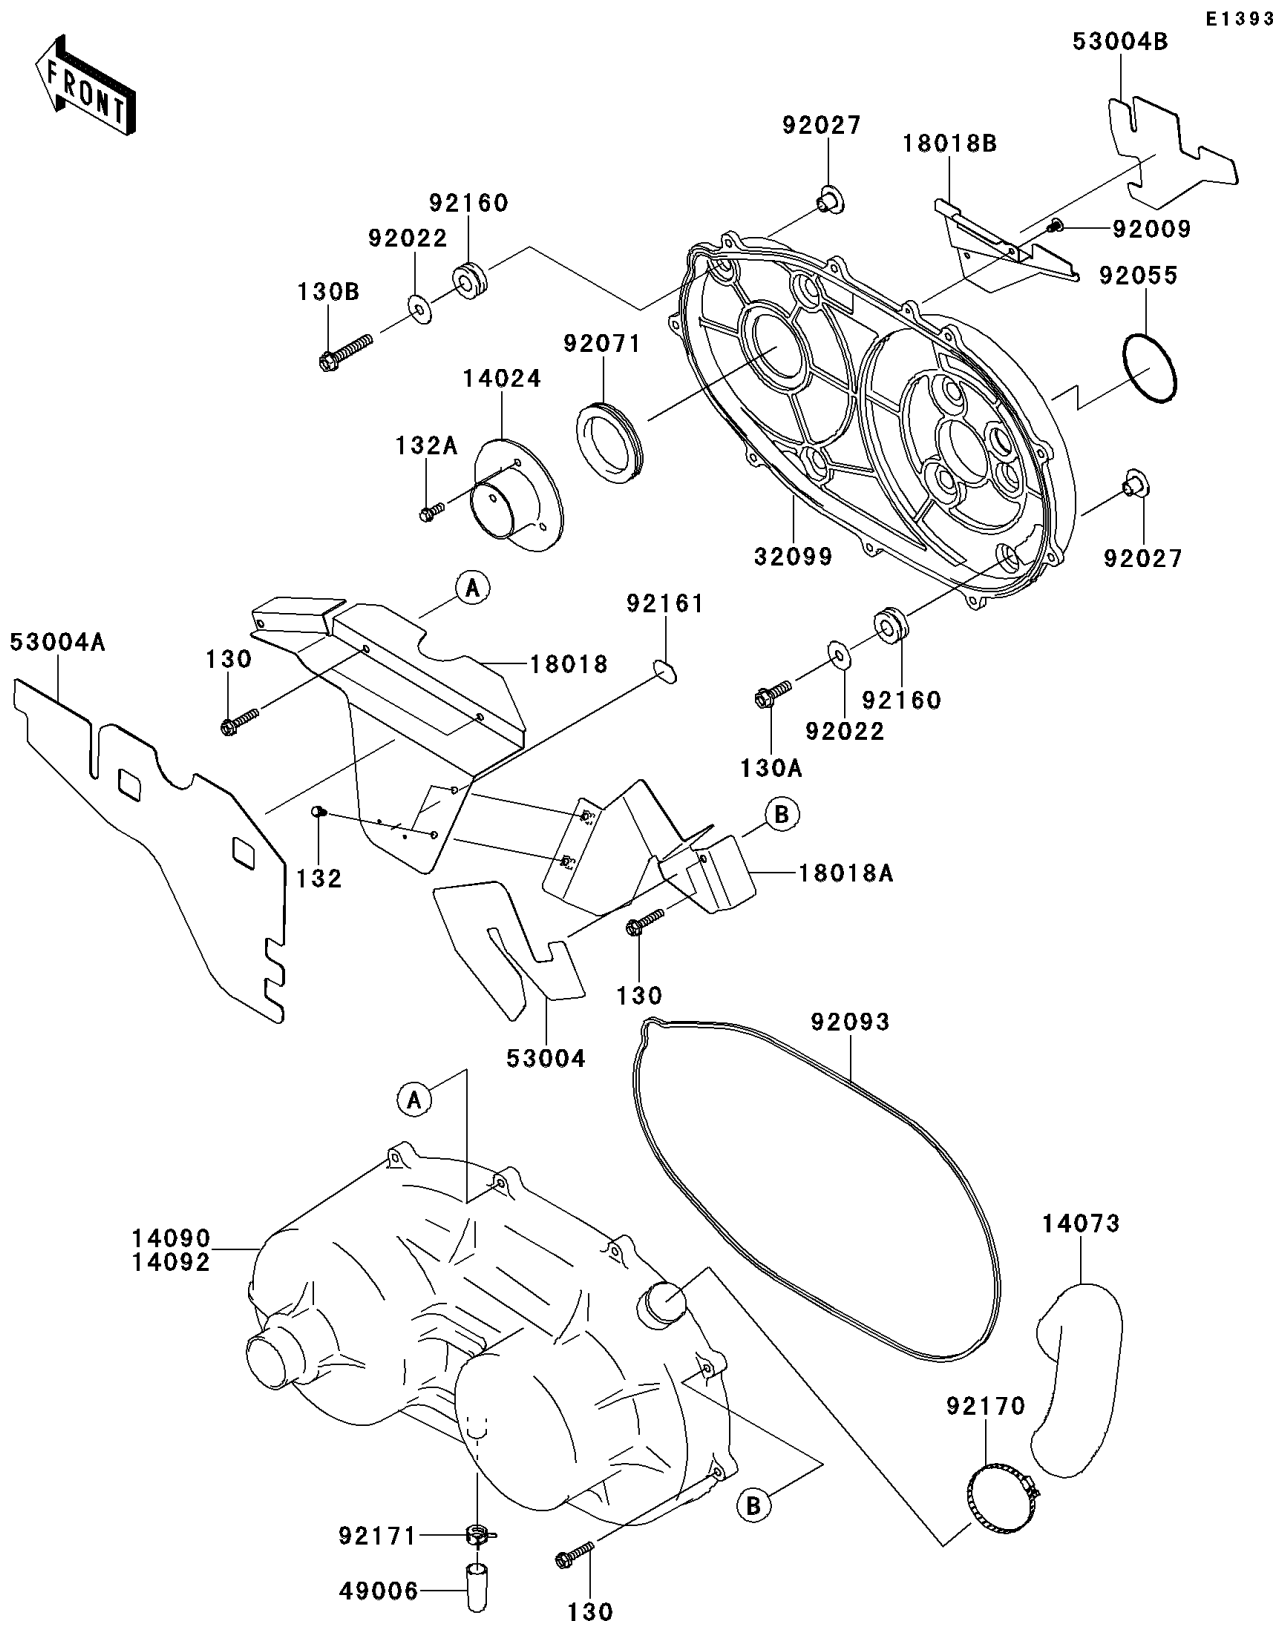

# 2013 MULE™ 4000 PARTS DIAGRAM

Converter Cover

## 2013 MULE™ 4000 PARTS LIST

### Converter Cover

ITEM NAME	PART NUMBER	QUANTITY
COVER,FAN (Ref # 14024)	14024-1554	1
DUCT,EXHAUST (Ref # 14073)	14073-0234	1
COVER,BELT CONVERTER (Ref # 14090)	14090-1239	1
COVER,BELT CONVERTER (Ref # 14092)	14092-1035	1
PLATE-HEAT GUARD (Ref # 18018)	18018-0019	1
PLATE-HEAT GUARD (Ref # 18018A)	18018-0020	1
PLATE-HEAT GUARD (Ref # 18018B)	18018-0021	1
CASE,BELT CONVERTER (Ref # 32099)	32099-1140	1
BOOT (Ref # 49006)	49006-1351	1
MAT (Ref # 53004)	53004-0043	1
MAT (Ref # 53004A)	53004-0044	1
MAT (Ref # 53004B)	53004-0045	1
SCREW,TAPPING,5X10 (Ref # 92009)	92009-1332	2
WASHER,8.5X26X0.8 (Ref # 92022)	92022-101	7
COLLAR (Ref # 92027)	92027-4015	7
RING-O,CRANKCASE SIDE (Ref # 92055)	92055-1395	1
GROMMET,CONVERTER CASE (Ref # 92071)	92071-1212	1
SEAL,BELT CONVERTER COVER (Ref # 92093)	92093-0582	1
DAMPER (Ref # 92160)	92160-1012	7
DAMPER (Ref # 92161)	92161-0406	1
CLAMP (Ref # 92170)	92170-1764	1
CLAMP (Ref # 92171)	92171-1277	1
BOLT-FLANGED,6X30 (Ref # 130)	130BB0630	9
BOLT-FLANGED,8X25 (Ref # 130A)	130BB0825	6
BOLT-FLANGED,8X45 (Ref # 130B)	130BB0845	1
BOLT-FLANGED-SMALL,6X10 (Ref # 132)	132BA0610	2
BOLT-FLANGED-SMALL,6X16 (Ref # 132A)	132BA0616	3