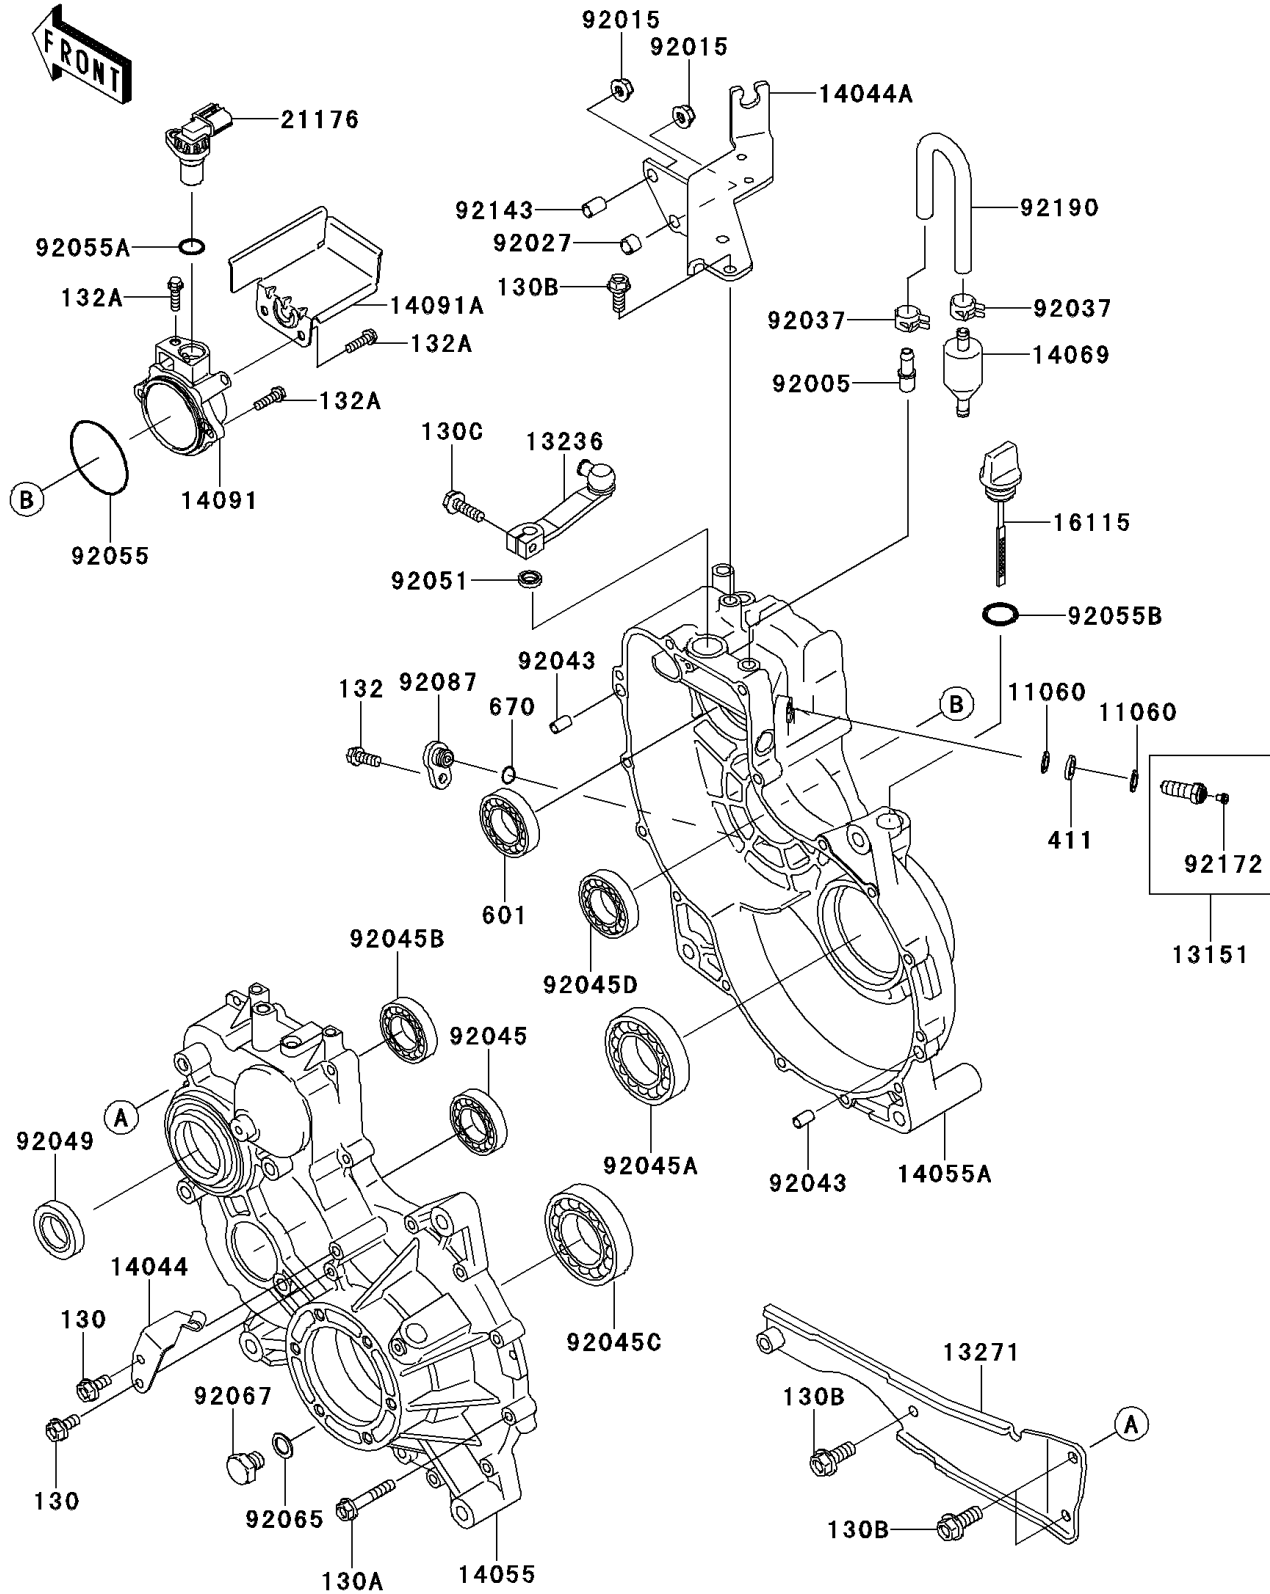

2013 MULE™ 4000 PARTS DIAGRAM

Gear Box

E1450

2013 MULE™ 4000 PARTS LIST

Gear Box

| ITEM NAME | PART NUMBER | QUANTITY |
|---------------------------------------|-------------|----------|
| GASKET (Ref # 11060) | 11060-1966 | 2 |
| SWITCH-COMP (Ref # 13151) | 13151-1093 | 1 |
| LEVER-COMP (Ref # 13236) | 13236-1372 | 1 |
| PLATE (Ref # 13271) | 13271-1604 | 1 |
| HOLDER-CABLE (Ref # 14044) | 14044-0003 | 1 |
| HOLDER-CABLE (Ref # 14044A) | 14044-1098 | 1 |
| CASE-GEAR,LH (Ref # 14055) | 14055-0035 | 1 |
| CASE-GEAR,RH (Ref # 14055A) | 14055-1112 | 1 |
| BREATHER (Ref # 14069) | 14069-1051 | 1 |
| COVER,COUNTER SHAFT (Ref # 14091) | 14091-0932 | 1 |
| COVER,SENSOR (Ref # 14091A) | 14091-0933 | 1 |
| CAP-OIL FILLER (Ref # 16115) | 16115-1060 | 1 |
| SENSOR,SPEED (Ref # 21176) | 21176-1104 | 1 |
| FITTING,BREATHER (Ref # 92005) | 92005-1127 | 1 |
| NUT,8MM (Ref # 92015) | 92015-1432 | 2 |
| COLLAR,8.8X12X9 (Ref # 92027) | 92027-1568 | 1 |
| CLAMP,TUBE (Ref # 92037) | 92037-1505 | 2 |
| PIN,6.2X8X14 (Ref # 92043) | 92043-1263 | 2 |
| BEARING-BALL,TMB304CCM (Ref # 92045) | 92045-1142 | 1 |
| BEARING-BALL,6010CM (Ref # 92045A) | 92045-1162 | 1 |
| BEARING-BALL,62/28 (Ref # 92045B) | 92045-1207 | 1 |
| BEARING-BALL,6210CM (Ref # 92045C) | 92045-1213 | 1 |
| BEARING-BALL,TMB205JR2 (Ref # 92045D) | 92045-1285 | 1 |
| SEAL-OIL,TC28X47X7 (Ref # 92049) | 92049-1297 | 1 |
| SEAL-OIL,TB13225.5 (Ref # 92051) | 92051-005 | 1 |
| RING-O,55MM (Ref # 92055) | 92055-1120 | 1 |
| RING-O (Ref # 92055A) | 92055-1718 | 1 |
| RING-O,20X3 (Ref # 92055B) | 92055-2185 | 1 |
| GASKET,10.5X16X1 (Ref # 92065) | 92065-058 | 1 |