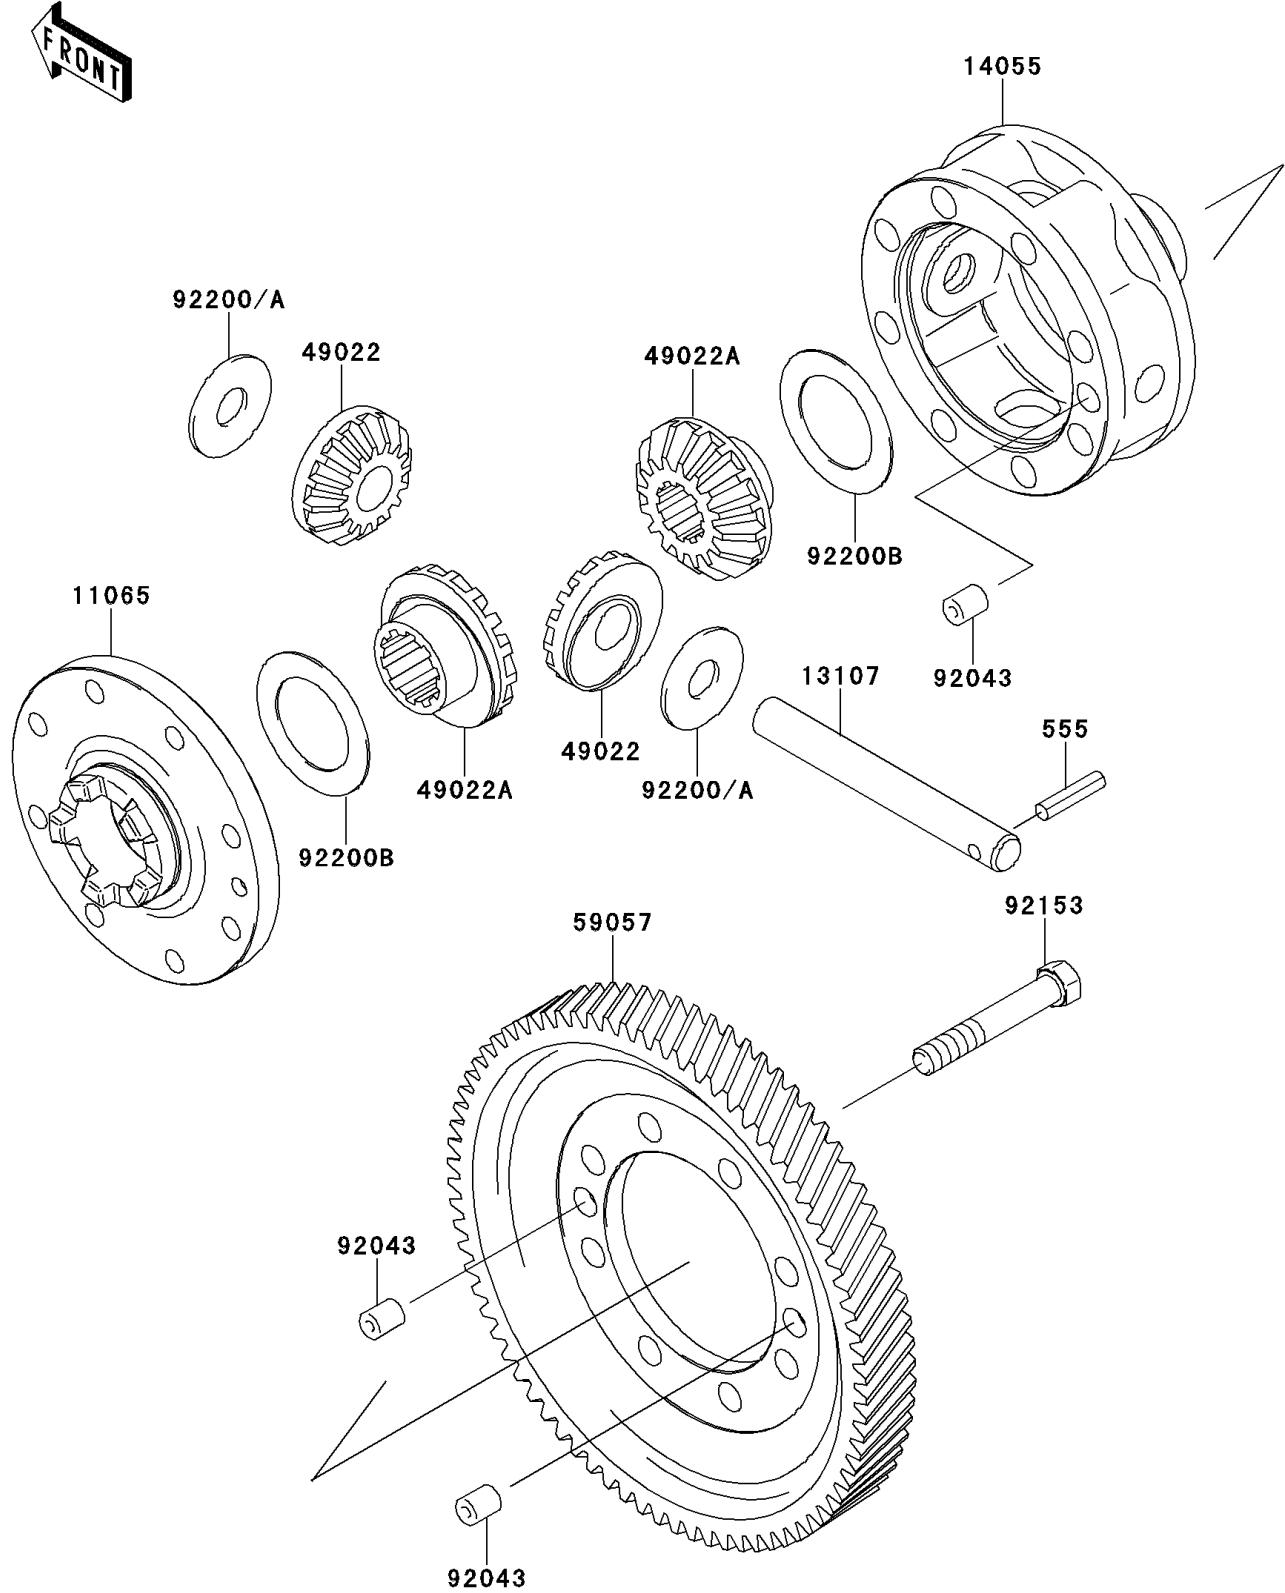

2013 MULE™ 4000 PARTS DIAGRAM

Differential

E1451

2013 MULE™ 4000 PARTS LIST

Differential

ITEM NAME	PART NUMBER	QUANTITY
CAP,GEAR CASE (Ref # 11065)	11065-0033	1
SHAFT (Ref # 13107)	13107-0009	1
CASE-GEAR,DIFFERENTIAL (Ref # 14055)	14055-0003	1
GEAR-BEVEL,10T (Ref # 49022)	49022-1105	2
GEAR-BEVEL,16T (Ref # 49022A)	49022-1117	2
GEAR-HELICAL,DIFFERENTIAL (Ref # 59057)	59057-0002	1
PIN,10X12 (Ref # 92043)	92043-0029	3
BOLT,10X63 (Ref # 92153)	92153-0331	8
WASHER,14.5X38X1.2 (Ref # 92200)	92200-0021	2
WASHER,14.5X38X1.0 (Ref # 92200A)	92200-1044	AR
WASHER,35.5X54X1.0 (Ref # 92200B)	92200-1045	2
PIN-SPRING (Ref # 555)	555A0525	1