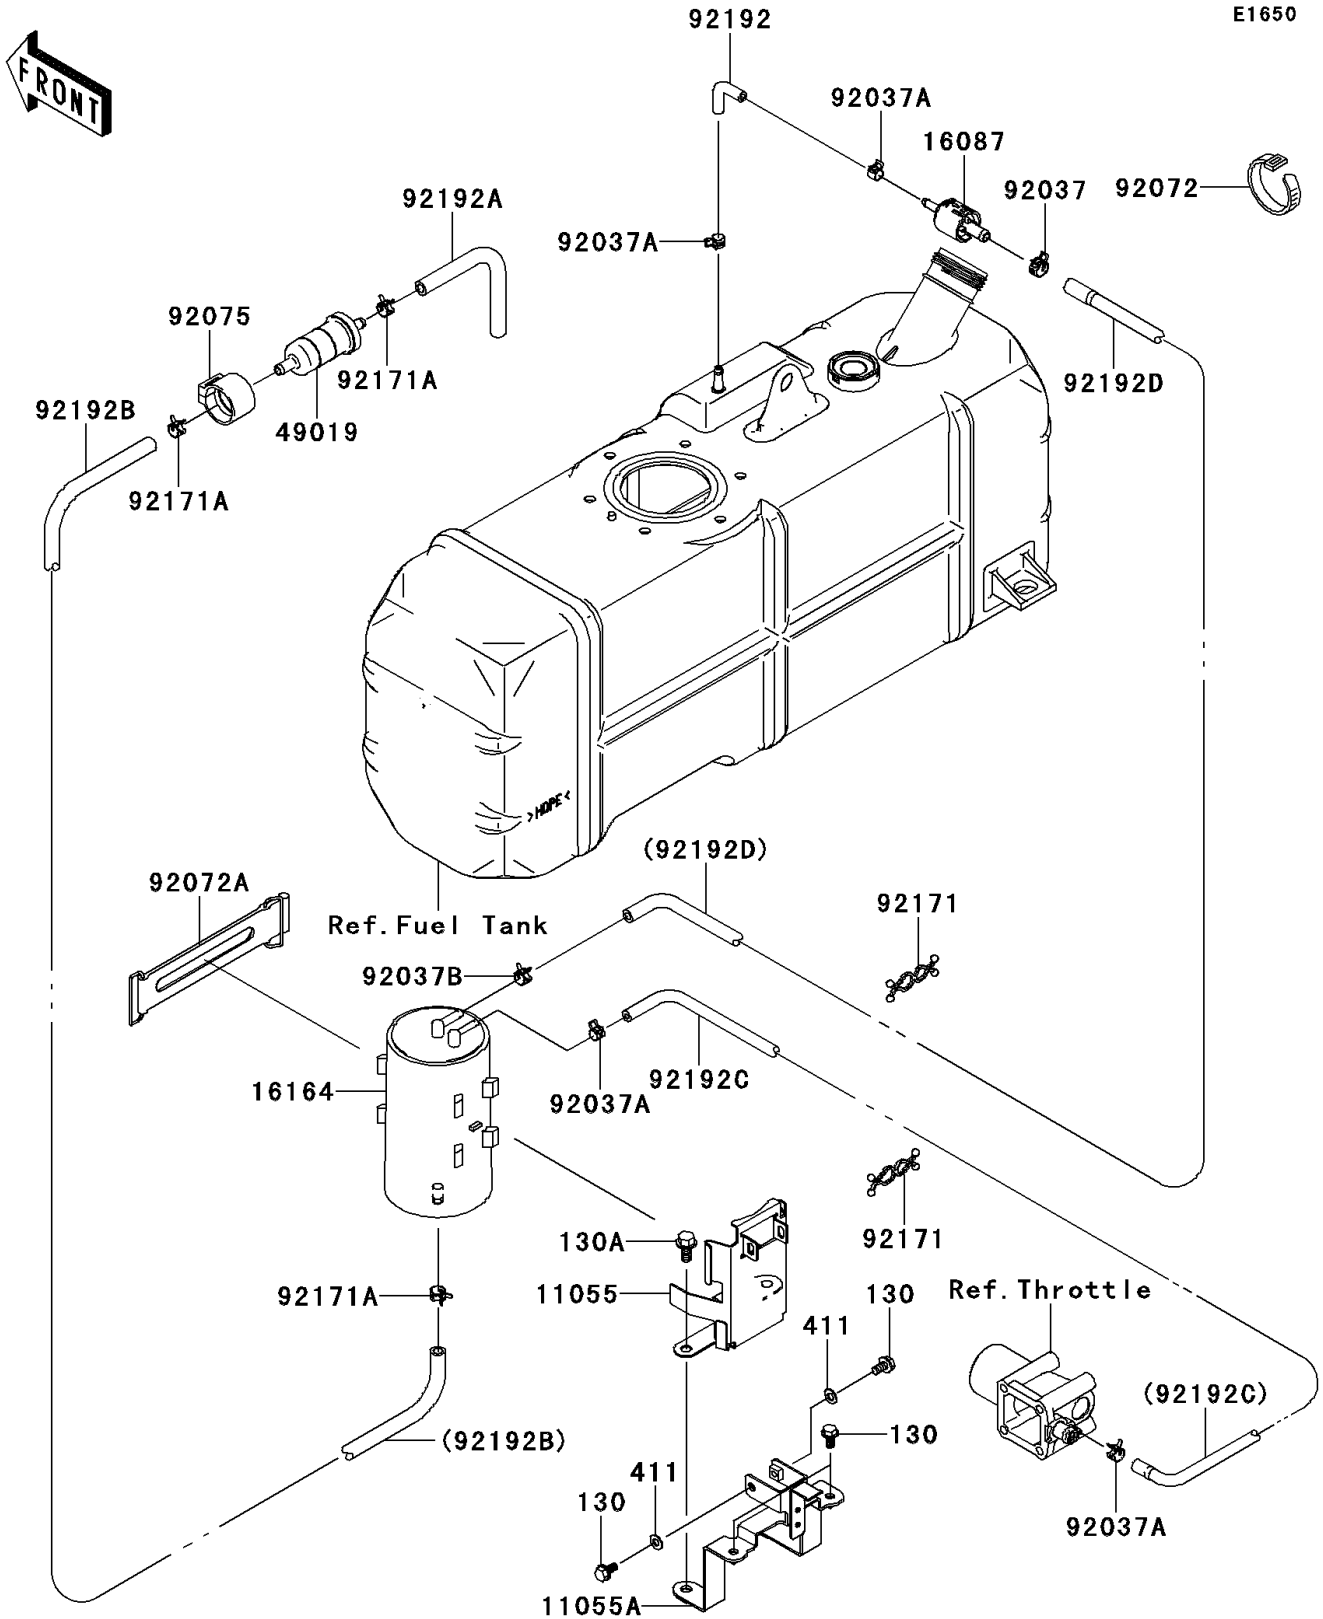

2012 MULE™ 4000 PARTS DIAGRAM

Fuel Evaporative System(P9F/PAF)

E1650

2012 MULE™ 4000 PARTS LIST

Fuel Evaporative System(P9F/PAF)

ITEM NAME	PART NUMBER	QUANTITY
BRACKET,UPP (Ref # 11055)	11055-0263	1
BRACKET,LWR (Ref # 11055A)	11055-0407	1
VALVE-CHECK (Ref # 16087)	16087-0002	1
CANISTER (Ref # 16164)	16164-0007	1
FILTER-FUEL (Ref # 49019)	49019-1055	1
CLAMP,HOSE CLIP (Ref # 92037)	92037-1181	1
CLAMP,TUBE (Ref # 92037A)	92037-1461	4
CLAMP,TUBE (Ref # 92037B)	92037-1505	1
BAND,L=186 (Ref # 92072)	92072-056	1
BAND,L=168 (Ref # 92072A)	92072-1306	1
DAMPER,FUEL FILTER (Ref # 92075)	92075-1853	1
CLAMP (Ref # 92171)	92171-0476	2
CLAMP (Ref # 92171A)	92171-0515	3
TUBE,FUEL TANK-CHECK VALVE (Ref # 92192)	92192-0067	1
TUBE,FILTER-AIR (Ref # 92192A)	92192-0609	1
TUBE,CANISTER-FUEL FILTER (Ref # 92192B)	92192-0713	1
TUBE,CANISTER-DUCT (Ref # 92192C)	92192-0715	1
TUBE,CANISTER-VALVE (Ref # 92192D)	92192-0735	1
BOLT-FLANGED,6X12 (Ref # 130)	130BB0612	4
BOLT-FLANGED,8X16 (Ref # 130A)	130BB0816	2
WASHER-PLAIN,6.5X13X1 (Ref # 411)	411AB0600	2