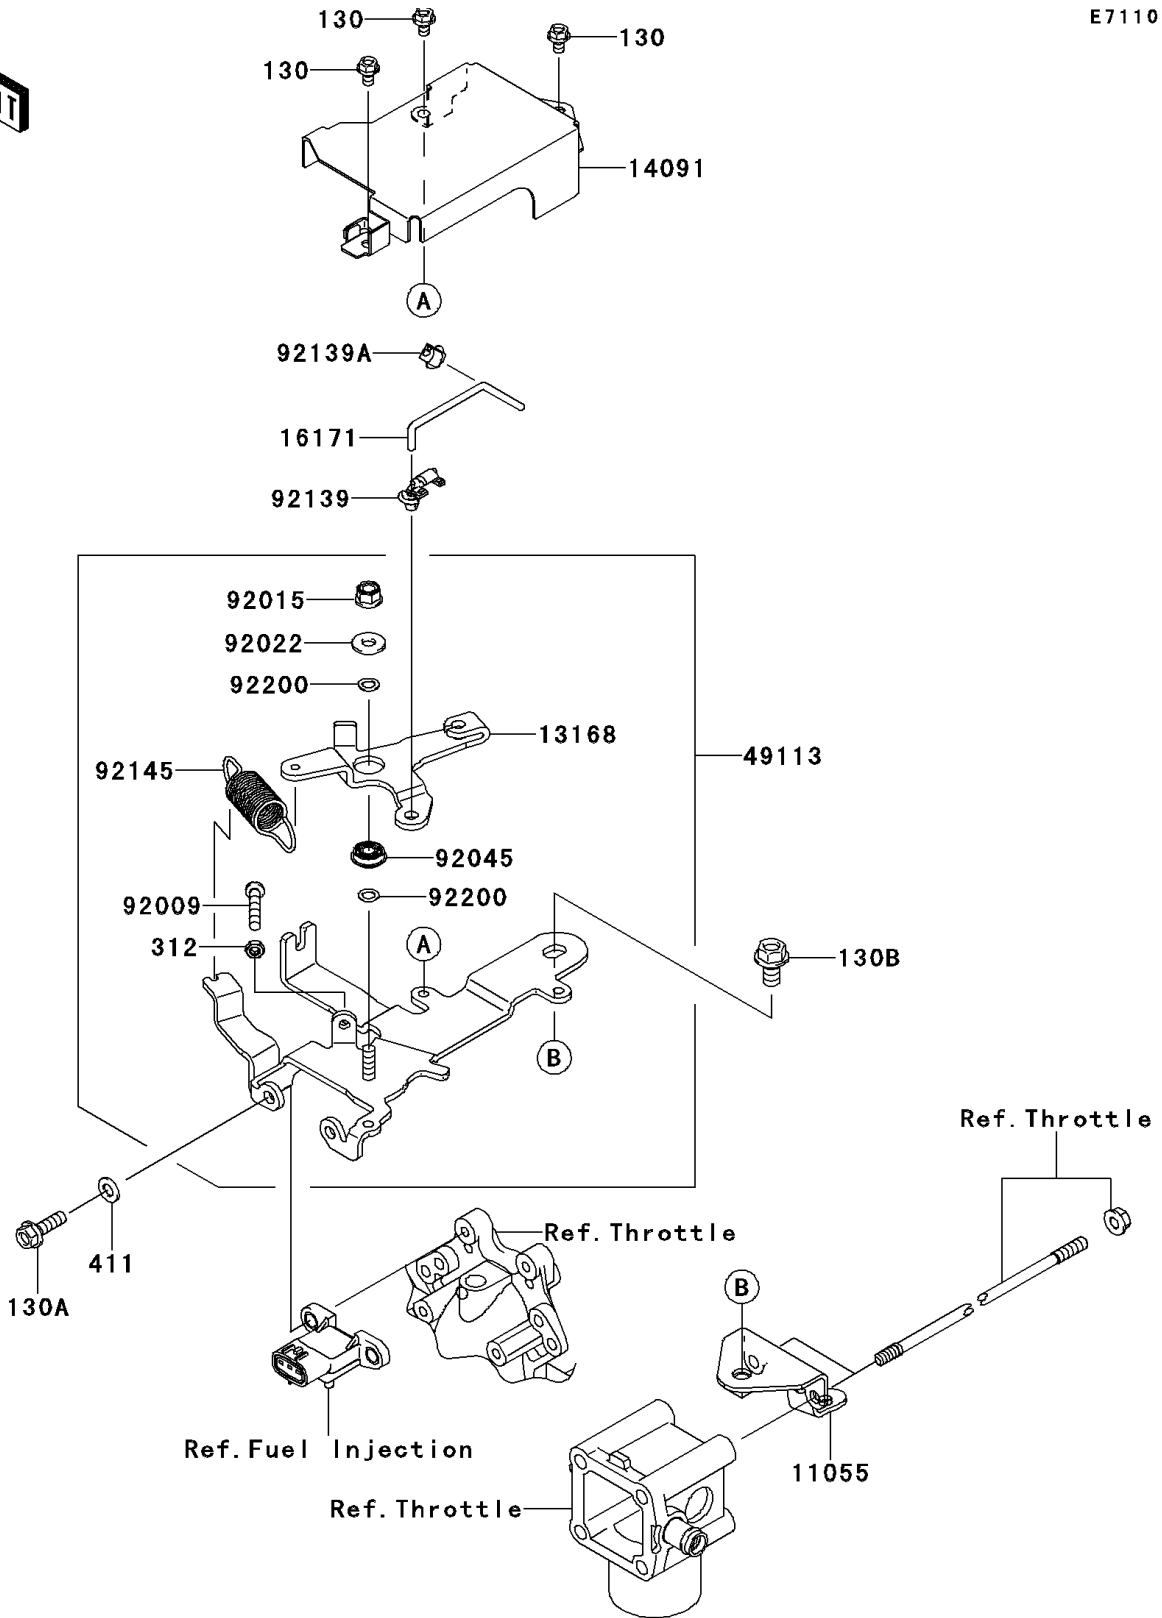

# 2013 MULE™ 4000 PARTS DIAGRAM

Control

E7110

## 2013 MULE™ 4000 PARTS LIST

### Control

ITEM NAME	PART NUMBER	QUANTITY
BRACKET (Ref # 11055)	11055-2020	1
LEVER (Ref # 13168)	13168-2509	1
COVER,CONTROL PANEL (Ref # 14091)	14091-1757	1
LINK (Ref # 16171)	16171-2105	1
PANEL-COMP-CONTROL (Ref # 49113)	49113-2211	1
SCREW,5X30 (Ref # 92009)	92009-2381	1
NUT,LOCK,FLANGED,6MM (Ref # 92015)	92015-1339	1
WASHER (Ref # 92022)	92022-2247	1
BEARING-BALL (Ref # 92045)	92045-2223	1
BUSHING,CONT-PANEL (Ref # 92139)	92139-2060	1
BUSHING,THROTTLE-BODY (Ref # 92139A)	92139-2061	1
SPRING (Ref # 92145)	92145-2186	1
WASHER,6.2X10X0.5 (Ref # 92200)	92200-2083	2
BOLT-FLANGED,5X8 (Ref # 130)	130BA0508	3
BOLT-FLANGED,6X20 (Ref # 130A)	130BA0620	2
BOLT-FLANGED,8X14 (Ref # 130B)	130BA0814	1
NUT-HEX,5MM (Ref # 312)	312AA0500	1
WASHER-PLAIN,6.5X13X1 (Ref # 411)	411AB0600	2