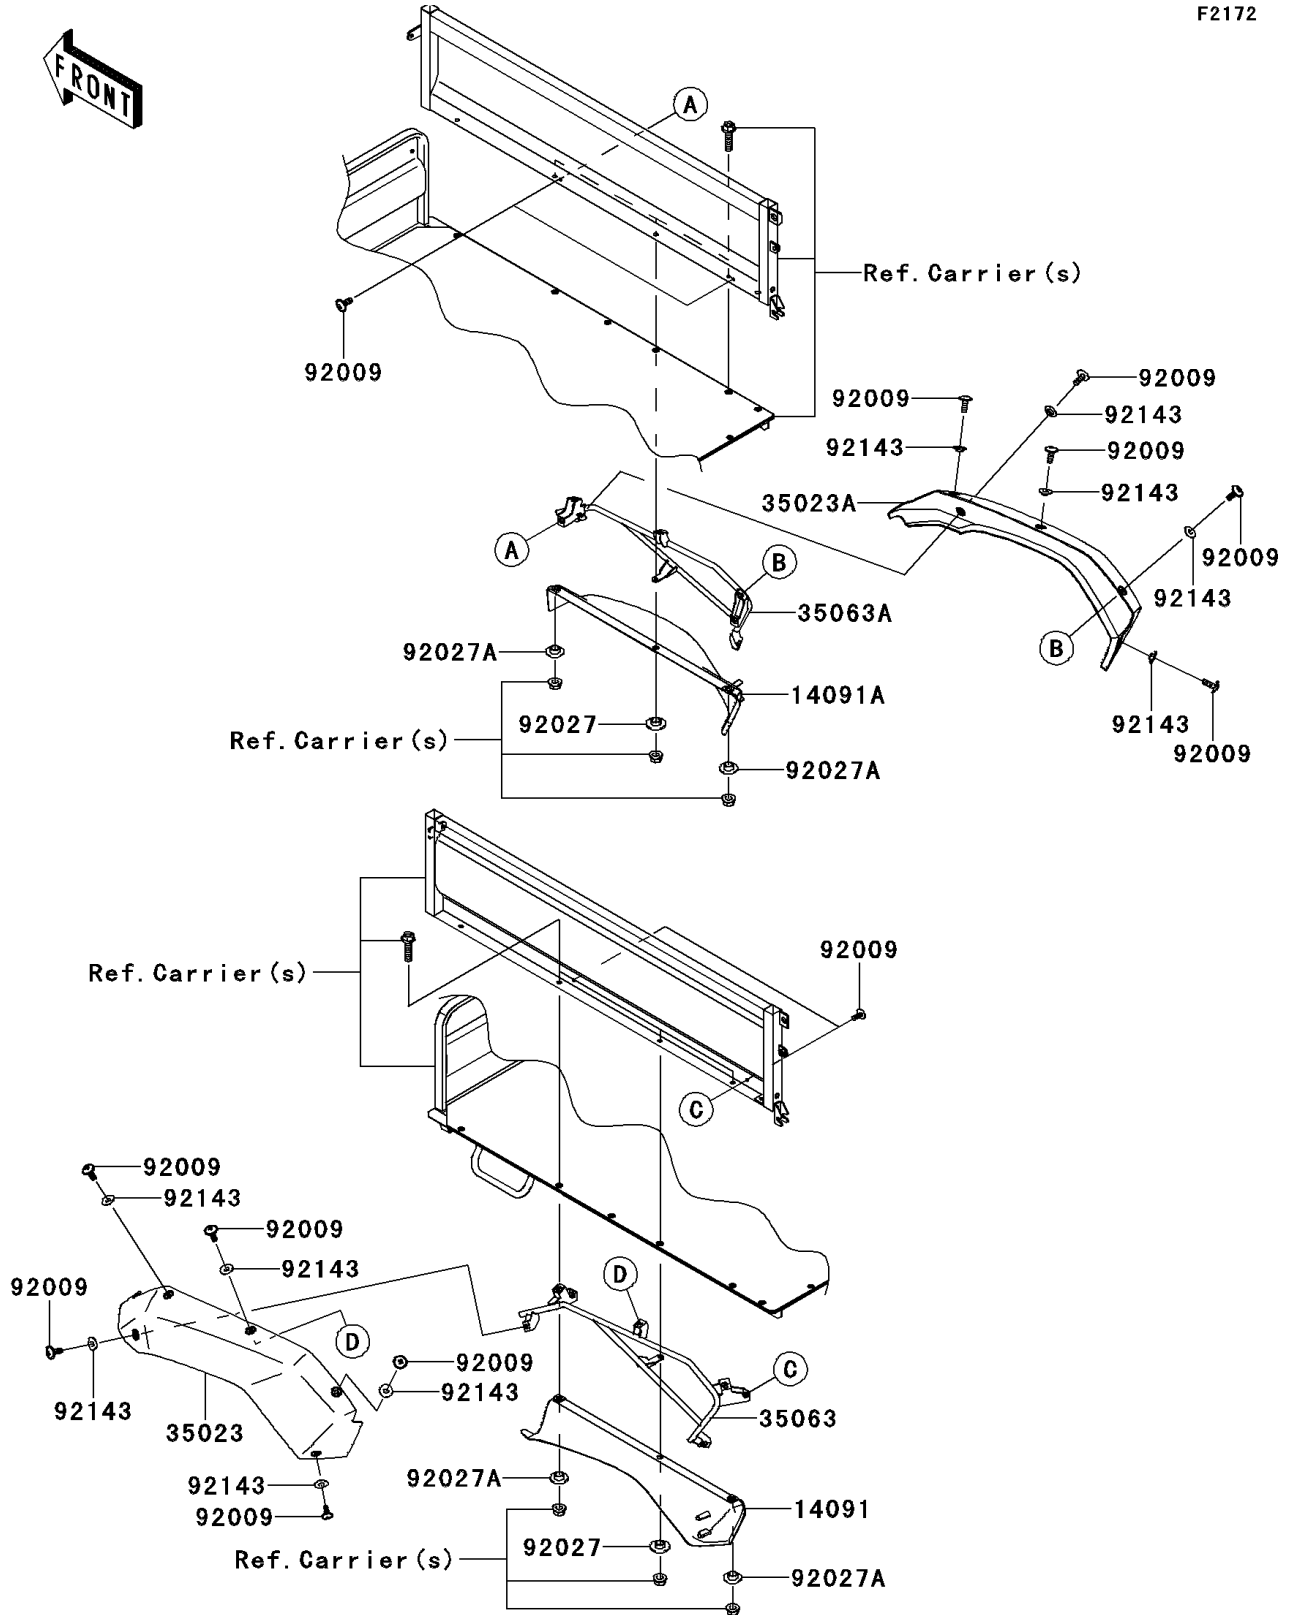

2009 Mule 4000 PARTS DIAGRAM

Rear Fender(s)

F2172

2009 Mule 4000 PARTS LIST

Rear Fender(s)

ITEM NAME	PART NUMBER	QUANTITY
COVER,FENDER,INSIDE,RR,LH (Ref # 14091)	14091-1634	1
COVER,FENDER,INSIDE,RR,RH (Ref # 14091A)	14091-1635	1
FENDER-REAR,LH,F.BLACK (Ref # 35023)	35023-0121-6Z	1
FENDER-REAR,RH,F.BLACK (Ref # 35023A)	35023-0122-6Z	1
STAY,RR,LH (Ref # 35063)	35063-0449	1
STAY,RR,RH (Ref # 35063A)	35063-0450	1
SCREW,6X16 (Ref # 92009)	92009-1621	14
COLLAR (Ref # 92027)	92027-1354	2
COLLAR (Ref # 92027A)	92027-1908	4
COLLAR (Ref # 92143)	92143-1087	10