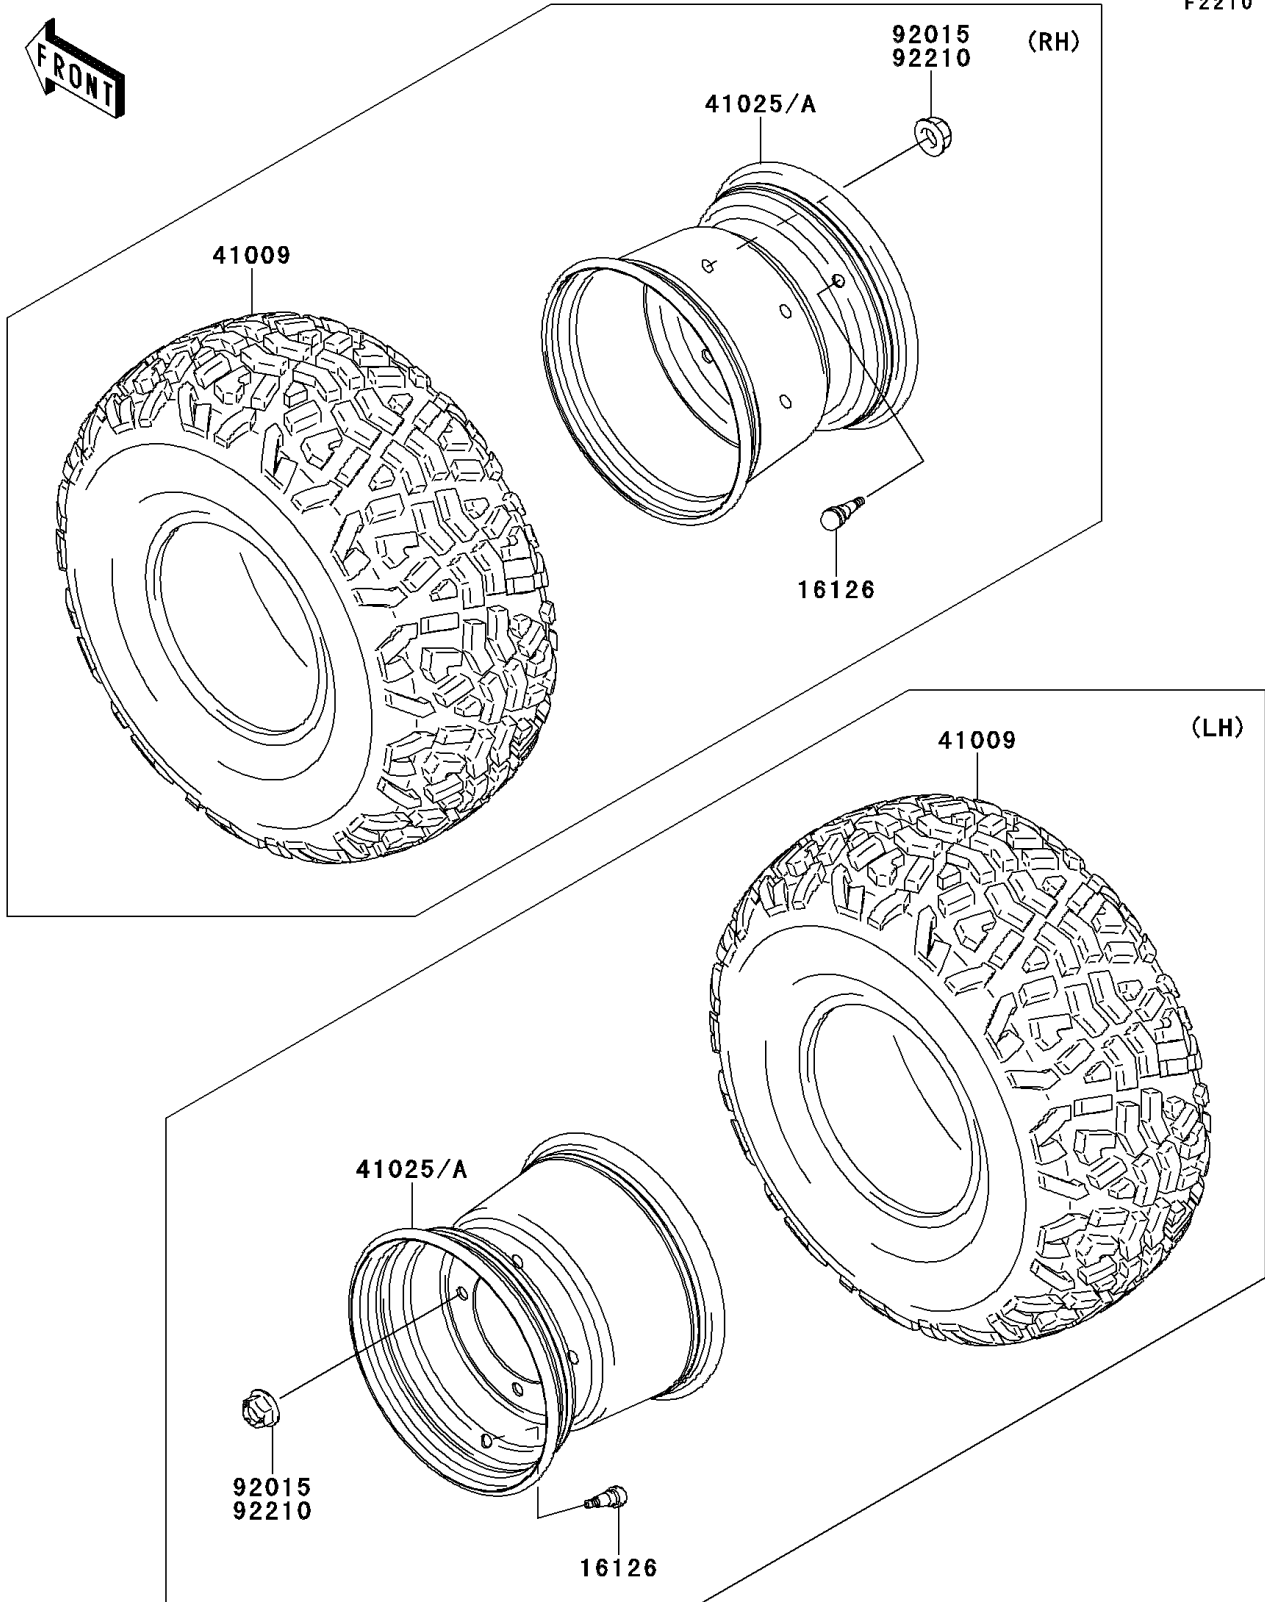

2010 Mule 4000 PARTS DIAGRAM

Wheels/Tires

F2210

2010 Mule 4000 PARTS LIST

Wheels/Tires

ITEM NAME	PART NUMBER	QUANTITY
VALVE (Ref # 16126)	16126-4001	4
TIRE,23X11.00-10 4PR (Ref # 41009)	41009-0294	4
RIM,10X8.5AT,F.S.BLACK (Ref # 41025A)	41025-7504-397	4
NUT,12MM (Ref # 92015)	92015-1706	16